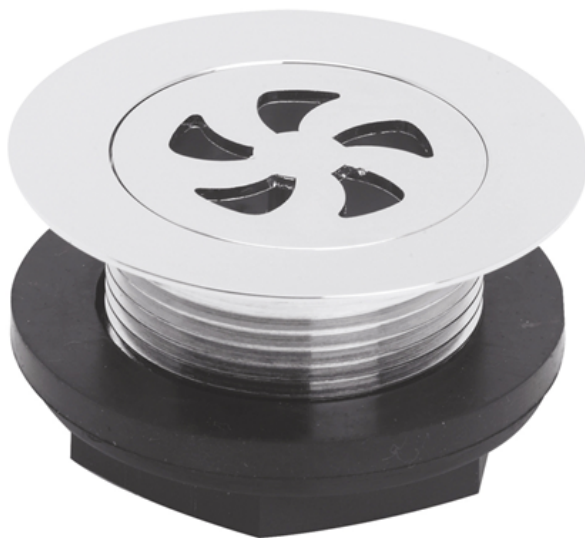

Sales Code: E385

Description: Easyclean Shower Tray Waste

### Product Dimensions

Length (mm):	
Width (mm):	74
Height (mm):	45
Depth (mm):	74
Nett Weight (kg):	0.19

### Packaging Dimensions

Height (mm):	78
Width (mm):	78
Depth (mm):	50
Gross Weight (kg):	0.19

### Product Details

Country of Origin:	China
Fitting Instruction:	No
CE & UKCA:	N/A
Product Material:	Brass
Heating Element Wattage:	Not Applicable
Colour/Finish:	Chrome
Product Diameter:	74mm
Connection Size:	11/2"