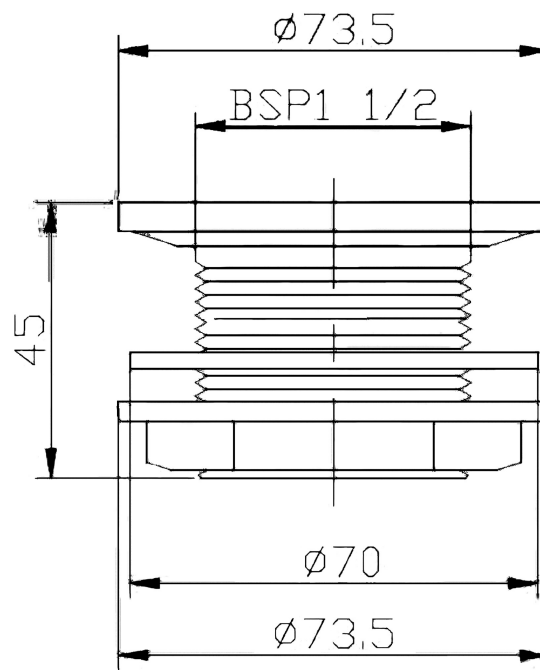

### Product Dimensions

Length (mm):	
Width (mm):	74
Height (mm):	45
Depth (mm):	74
Nett Weight (kg):	0.19

### Packaging Dimensions

Height (mm):	78
Width (mm):	78
Depth (mm):	50
Gross Weight (kg):	0.19

### Outer Box Dimensions (If Applicable)

Height (mm):	
Width (mm):	
Length (mm):	
Depth (mm):	
Gross Weight (kg):	91
Barcode:	5055146107415

### Product Details

Country of Origin:	China
Fitting Instruction:	No
CE & UKCA:	N/A
Product Material:	Brass
Heating Element Wattage:	Not Applicable
Colour/Finish:	Chrome
Product Diameter:	74mm
Connection Size:	11/2"