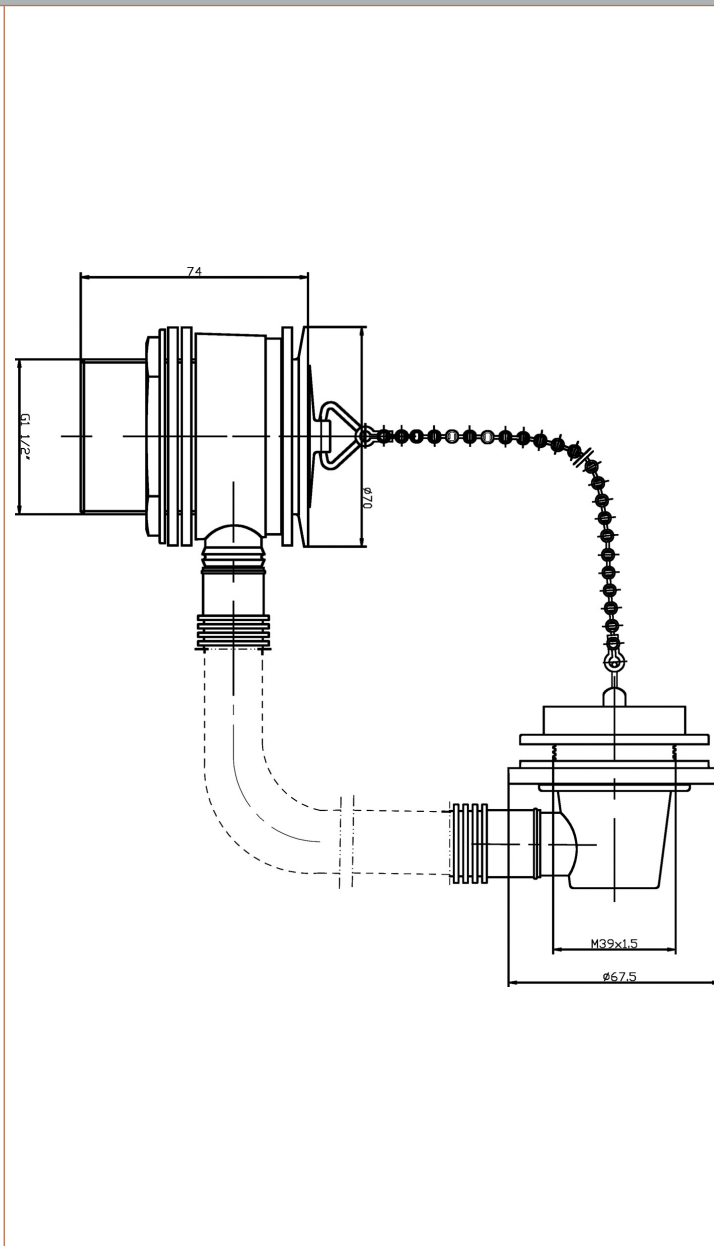

Sales Code: E345

Description: Brass Bath Waste & Overflow

Product Dimensions

Length (mm):	
Width (mm):	70
Height (mm):	70
Depth (mm):	74
Nett Weight (kg):	0.49

Packaging Dimensions

Height (mm):	205
Width (mm):	135
Depth (mm):	80
Gross Weight (kg):	0.49

Packaging Data

Box Colour:	White Cardboard Box
Box Qty:	1
Label Size:	100 x 50
Label Colour:	White Label
Label Qty:	2

Outer Box Dimensions (If Applicable)

Height (mm):	
Width (mm):	
Length (mm):	
Depth (mm):	
Gross Weight (kg):	8
Barcode:	5055146108597

Product Details

Country of Origin:	China
Fitting Instruction:	No
CE & UKCA:	N/A
Product Material:	Brass/ABS
Heating Element Wattage:	Not Applicable
Colour/Finish:	Chrome
Product Diameter:	70mm
Connection Size:	1 1/2"