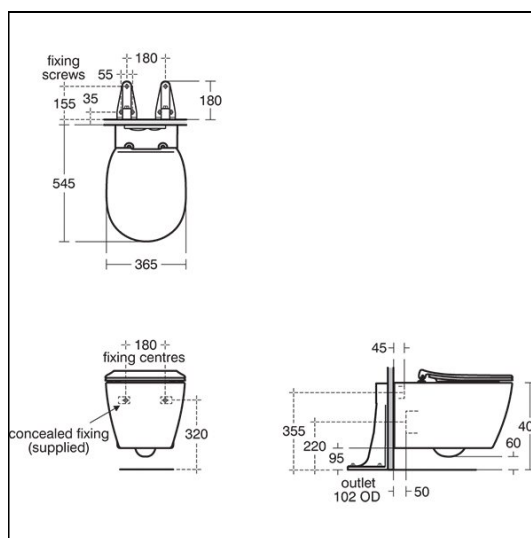

## ILLUSTRATED

- S0794** Edit R Wall Mounted WC Pan
- S0798** Edit R Toilet Seat and Cover - soft close
- S0767** Oleas M2 mechanical dual flushplate Armitage Shanks - chrome
- R0153** ProSys 1150mm height, mechanical wall hung WC frame, 120 depth, front actuation

## OPTIONS

- R0137** Septa Pro inspection plate white
- R0099** ProSys electronic conversion kit for infra-red actuated flushplates (Septa Pro E1 & E2) (120 depth frames and cisterns only)
- S3643** Conceala 2 4.5/3 or 4/2.6 litre cistern, dual flush valve, side supply, internal overflow, alternative height plastic flushbends, no flushplate/button
- E4463** Karisma flush plate, dual flush, unbranded for Conceala 2 cisterns
- S0857** Oleas P2 pneumatic dual flushplate Armitage Shanks - chrome
- S0858** Septa Pro M1 mechanical metal dual flushplate Armitage Shanks
- S0859** Septa Pro M2 mechanical metal single flushplate Armitage Shanks
- S0775** Septa Pro P1 pneumatic metal dual flushplate Armitage Shanks
- S0860** Septa Pro P2 pneumatic metal dual small flushplate Armitage Shanks
- S0776** Speta Pro P3 pneumatic metal single small flushplate Armitage Shanks
- P0109** Septa Pro XS pneumatic push button no logo - chrome
- R0184** Septa Pro XS pneumatic push button, no logo
- S0772** Septa Pro E1 electronic (infrared) & manual metal dual flushplate Armitage Shanks
- S0773** Septa Pro E2 electronic (infrared) metal dual flushplate Armitage Shanks
- R0100** ProSys half frame for wall hung WC pans (no cistern)
- R0313** ProSys 1150mm height, pneumatic wall hung WC frame, 120 depth, front actuation
- R0314** ProSys 1150mm height, freestanding mechanical wall hung WC frame, front actuation
- E0060** Support frame with bolts for wall mounted toilet bowls

### Weights

- S0794** 21.10 KG
- S0798** 2.30 KG
- S0767** 0.34 KG
- R0153** 12.20 KG