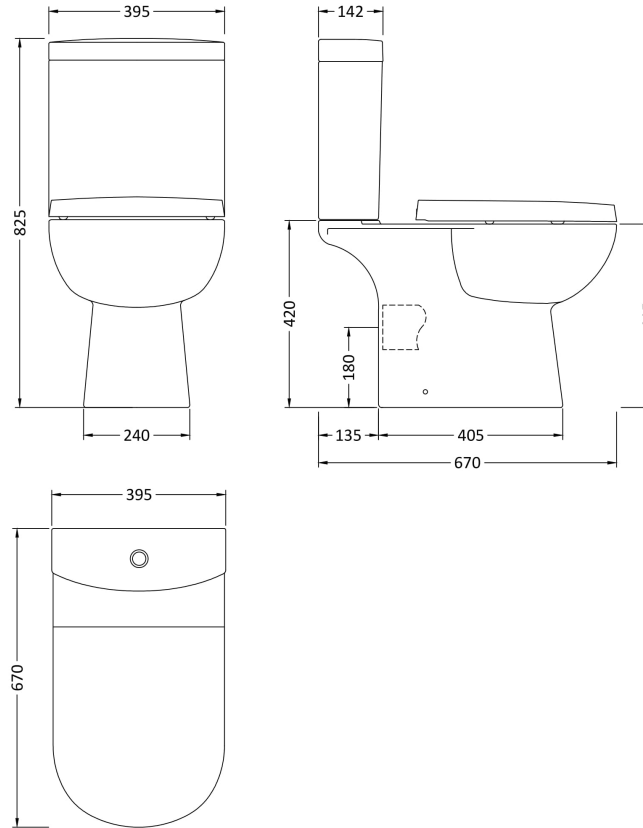

Sales Code: Clw002

Description: Lawton Close Coupled Wc

Packaging Details

Barcode: 5055275867433

Sales Code: NCA620

Description: Lawton New Pan

Product Dimensions

Height (mm):	420
Width (mm):	395
Depth (mm):	670
Nett Weight (kg):	26.5

Packaging Dimensions

Height (mm):	450
Width (mm):	405
Depth (mm):	680
Gross Weight (kg):	27

Packaging Data

Box Colour:	Brown Cardboard Box - Printed
Box Qty:	1
Label Size:	100 x 50
Label Colour:	Not Applicable
Label Qty:	0

Outer Box Dimensions (If Applicable)

Height (mm):	
Width (mm):	
Depth (mm):	
Gross Weight (kg):	
Barcode:	5055369069279

Product Details

Country of Origin:	China
Fitting Instruction:	No
Certification: CE & UKCA:	Yes WRAS: N/A WRAS No: N/A
Product Material:	Vitreous China
Fixing Supplied:	No

Sales Code: NCA621

Description: Lawton New Cistern

Product Dimensions

Height (mm):	405
Width (mm):	395
Depth (mm):	142
Nett Weight (kg):	13.8

Packaging Dimensions

Height (mm):	420
Width (mm):	160
Depth (mm):	450
Gross Weight (kg):	14