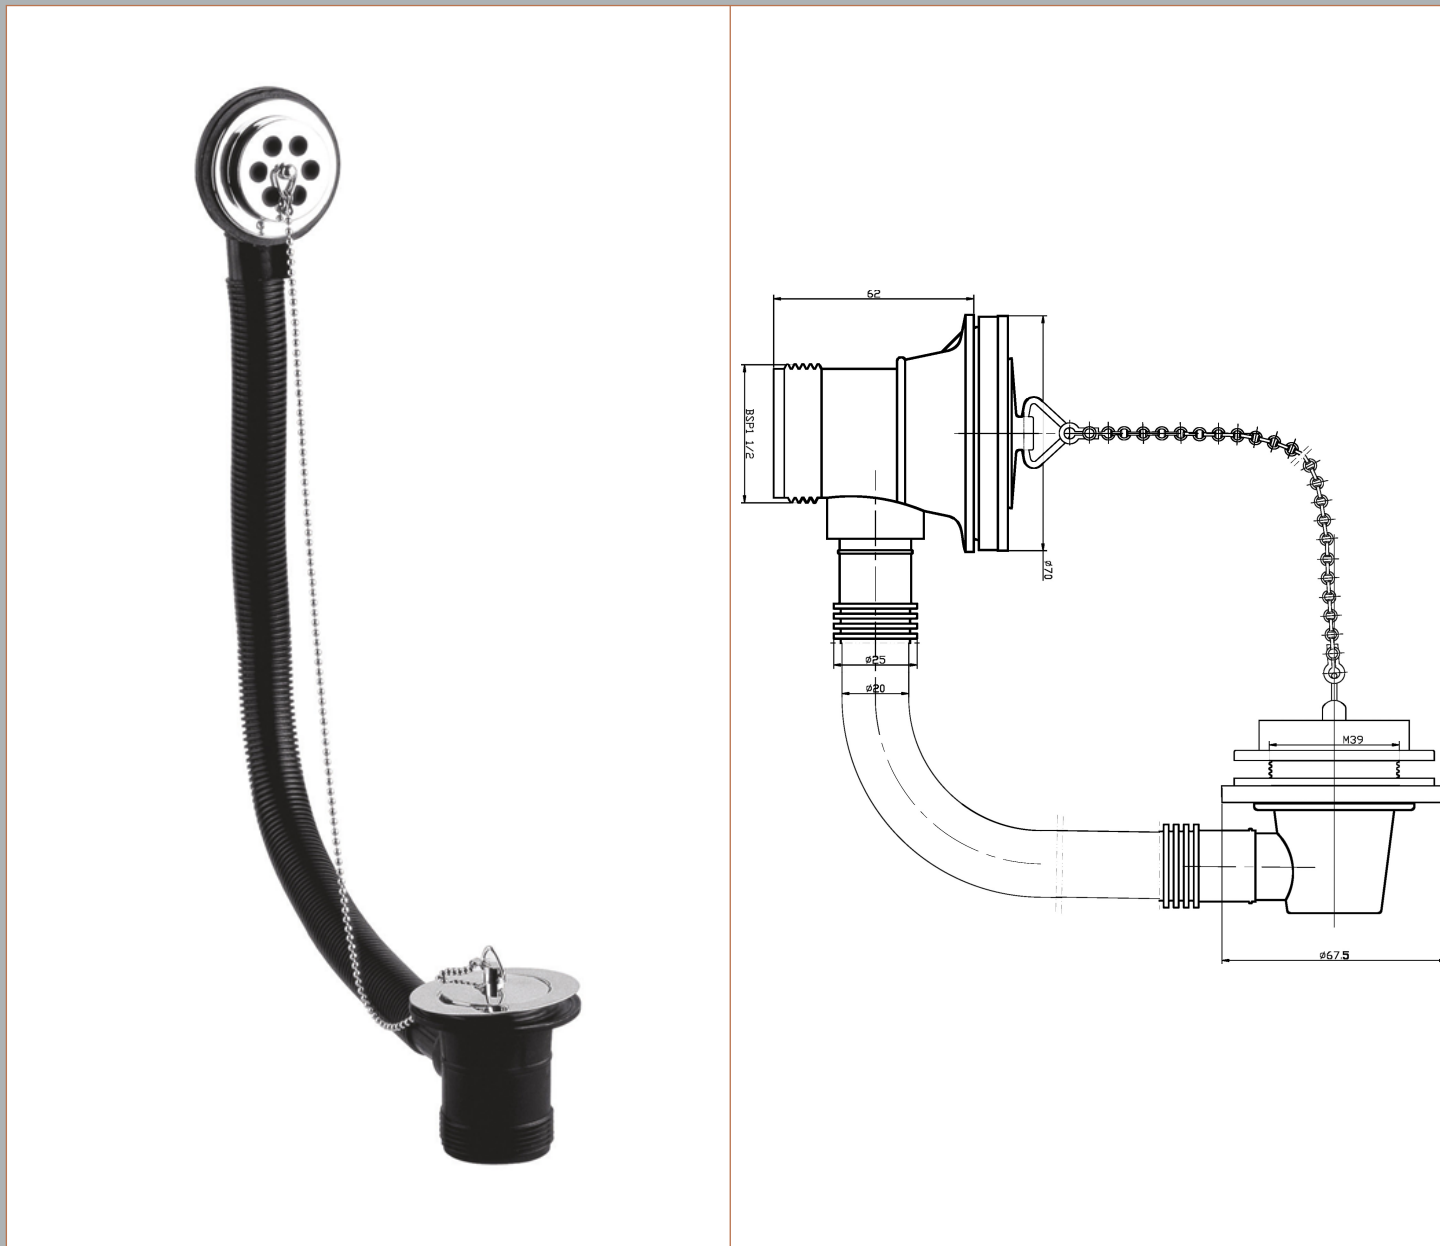

Sales Code: E396

Description: Bath Wst & Of Brass Plug & Ball Chain

Product Dimensions

Length (mm):	
Width (mm):	70
Height (mm):	70
Depth (mm):	62
Nett Weight (kg):	0.19

Packaging Dimensions

Height (mm):	170
Width (mm):	50
Depth (mm):	260
Gross Weight (kg):	0.19

Packaging Data

Box Colour:	White Cardboard Box
Box Qty:	1
Label Size:	100 x 50
Label Colour:	White Label
Label Qty:	2

Outer Box Dimensions (If Applicable)

Height (mm):	
Width (mm):	
Length (mm):	
Depth (mm):	
Gross Weight (kg):	19
Barcode:	5055146100683

Product Details

Country of Origin:	China
Fitting Instruction:	No
CE & UKCA:	N/A
Product Material:	Brass/ABS
Heating Element Wattage:	Not Applicable
Colour/Finish:	Chrome
Product Diameter:	70mm
Connection Size:	1 1/2"