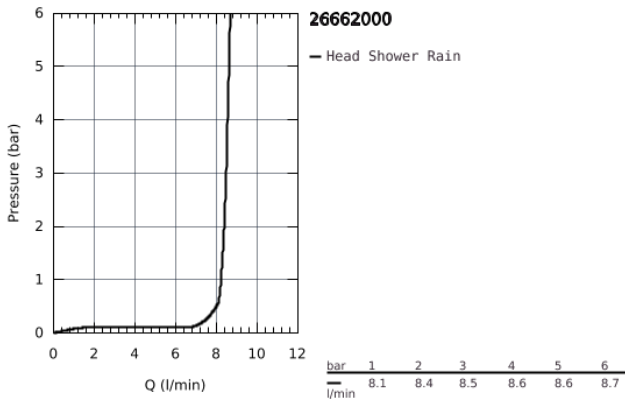

26 662 000 TEMPESTA 250 HEAD SHOWER 1 SPRAY

PRODUCT DESCRIPTION

- Colour: Chrome
- Rain
- Ø 250 mm
- fully chrome plated surfaces
- ball joint with turning angle $\pm 10^\circ$
- connection thread 1/2"
- GROHE Water Saving 9,5 l/min flow limiter
- GROHE DreamSpray perfect spray pattern
- GROHE Long-Life finish
- SpeedClean anti-limescale system
- Inner WaterGuide for a longer life
- suitable for instantaneous heater
- professional edition

26 662 000 TEMPESTA 250 HEAD SHOWER 1 SPRAY

SPARE PARTS, February 2019 – now

1: Fibre seal dia. Ø 18,5 x Ø 12 x 2 (Spare part-nr. 0138900M)

2: Strainer (Spare part-nr. 48007000)