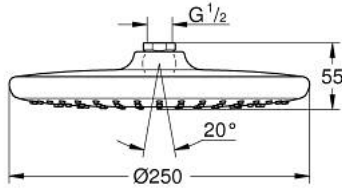

26 662 000 TEMPESTA 250 HEAD SHOWER 1 SPRAY

PRODUCT DESCRIPTION

- Colour: Chrome
- Rain
- Ø 250 mm
- fully chrome plated surfaces
- ball joint with turning angle $\pm 10^\circ$
- connection thread 1/2"
- GROHE Water Saving 9,5 l/min flow limiter
- GROHE DreamSpray perfect spray pattern
- GROHE Long-Life finish
- SpeedClean anti-limescale system
- Inner WaterGuide for a longer life
- suitable for instantaneous heater
- professional edition

26 662 000 TEMPESTA 250 HEAD SHOWER 1 SPRAY

SPARE PARTS, February 2019 – now

1: Fibre seal dia. Ø 18,5 x Ø 12 x 2 (Spare part-nr. 0138900M)

2: Strainer (Spare part-nr. 48007000)