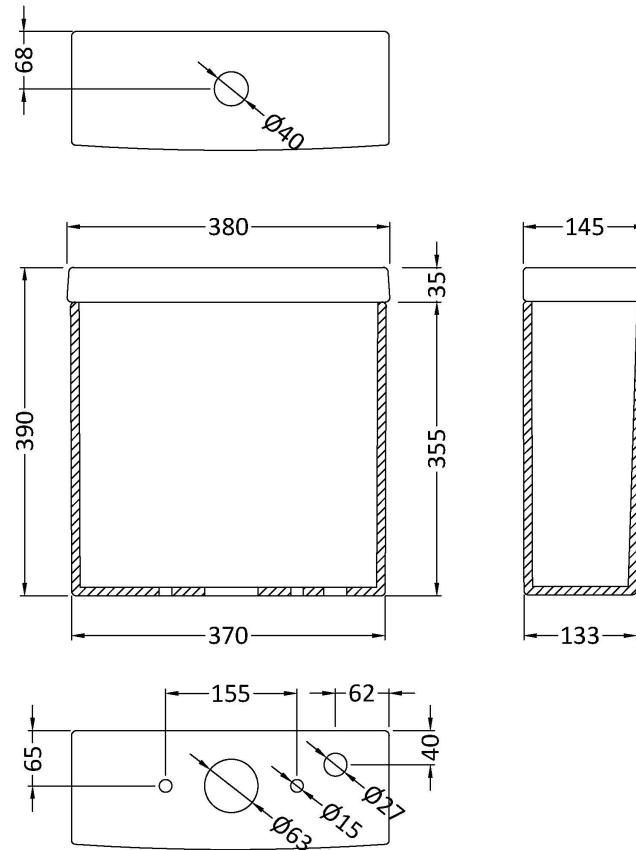

Sales Code: Chm003

Description: Harmony Pan & Cistern

Packaging Details

Barcode: 5055275814192

Sales Code: NCH601

Description: Harmony Cistern & Fittings

Product Dimensions

Height (mm):	390
Width (mm):	380
Depth (mm):	145
Nett Weight (kg):	13.5

Packaging Dimensions

Height (mm):	410
Width (mm):	425
Depth (mm):	170
Gross Weight (kg):	13.7

Packaging Data

Box Colour:	Brown Cardboard Box
Box Qty:	1
Label Size:	100 x 50
Label Colour:	White Label
Label Qty:	2

Outer Box Dimensions (If Applicable)

Height (mm):	
Width (mm):	
Depth (mm):	
Gross Weight (kg):	
Barcode:	5055275827123

Product Details

Country of Origin:	China
Fitting Instruction:	No
Certification: CE & UKCA:	No
WRAS:	No
WRAS No:	N/A
Product Material:	Vitreous China
Fixing Supplied:	No

Sales Code: NCH600B

Description: Harmony Pan Without Seat

Product Dimensions

Height (mm):	407
Width (mm):	370
Depth (mm):	625
Nett Weight (kg):	25.5

Packaging Dimensions

Height (mm):	445
Width (mm):	400
Depth (mm):	650
Gross Weight (kg):	26