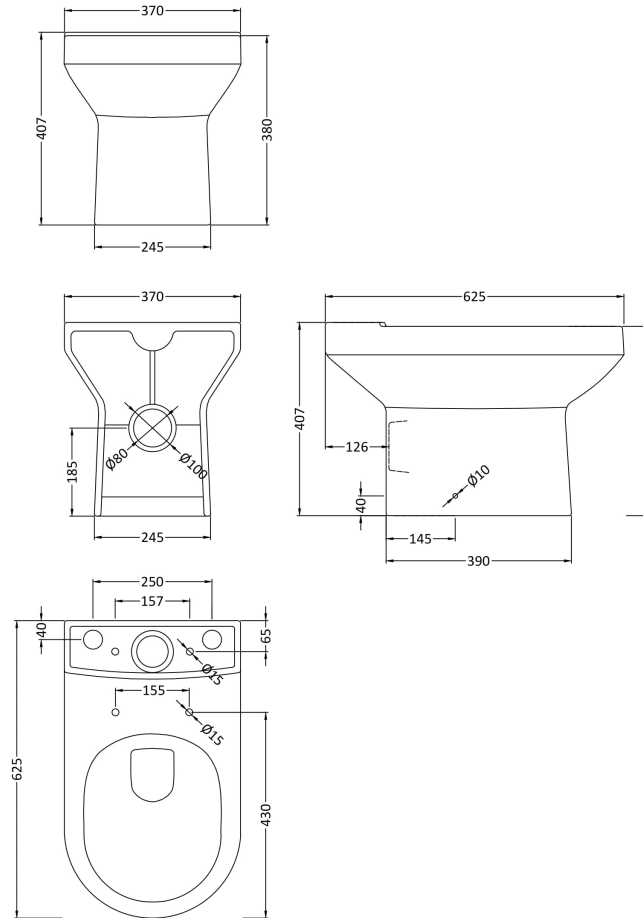

Sales Code: Chm003

Description: Harmony Pan & Cistern

Packaging Details

Barcode: 5055275814192

Sales Code: NCH601

Description: Harmony Cistern & Fittings

Product Dimensions

Height (mm):	390
Width (mm):	380
Depth (mm):	145
Nett Weight (kg):	13.5

Packaging Dimensions

Height (mm):	410
Width (mm):	425
Depth (mm):	170
Gross Weight (kg):	13.7

Packaging Data

Box Colour:	Brown Cardboard Box
Box Qty:	1
Label Size:	100 x 50
Label Colour:	White Label
Label Qty:	2

Outer Box Dimensions (If Applicable)

Height (mm):	
Width (mm):	
Depth (mm):	
Gross Weight (kg):	
Barcode:	5055275827123

Product Details

Country of Origin:	China
Fitting Instruction:	No
Certification: CE & UKCA:	No
WRAS:	No
WRAS No:	N/A
Product Material:	Vitreous China
Fixing Supplied:	No

Sales Code: NCH600B

Description: Harmony Pan Without Seat

Product Dimensions

Height (mm):	407
Width (mm):	370
Depth (mm):	625
Nett Weight (kg):	25.5

Packaging Dimensions

Height (mm):	445
Width (mm):	400
Depth (mm):	650
Gross Weight (kg):	26