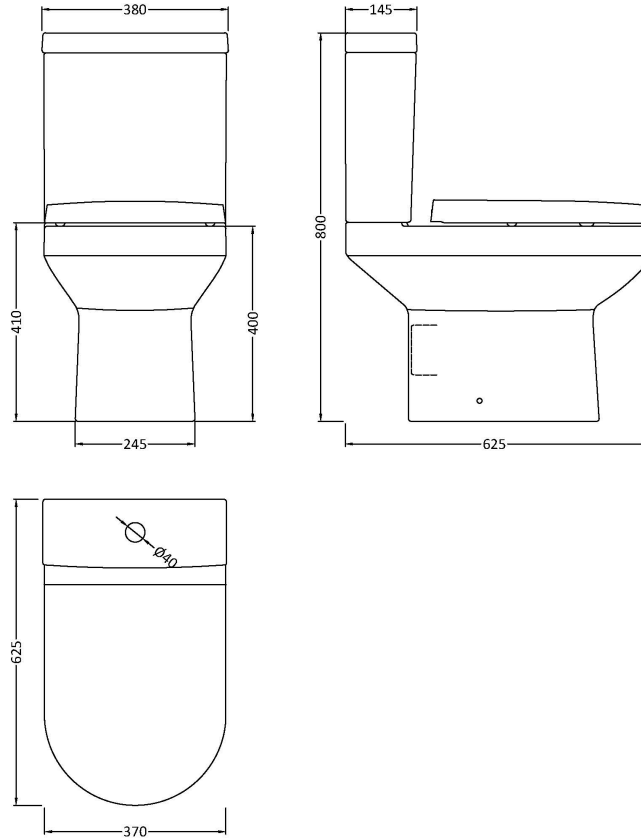

Sales Code: Chm003

Description: Harmony Pan & Cistern

Packaging Details

Barcode: 5055275814192

Sales Code: NCH601

Description: Harmony Cistern & Fittings

Product Dimensions

Height (mm):	390
Width (mm):	380
Depth (mm):	145
Nett Weight (kg):	13.5

Packaging Dimensions

Height (mm):	410
Width (mm):	425
Depth (mm):	170
Gross Weight (kg):	13.7

Packaging Data

Box Colour:	Brown Cardboard Box
Box Qty:	1
Label Size:	100 x 50
Label Colour:	White Label
Label Qty:	2

Outer Box Dimensions (If Applicable)

Height (mm):	
Width (mm):	
Depth (mm):	
Gross Weight (kg):	
Barcode:	5055275827123

Product Details

Country of Origin:	China
Fitting Instruction:	No
Certification: CE & UKCA:	No
WRAS:	No
WRAS No:	N/A
Product Material:	Vitreous China
Fixing Supplied:	No

Sales Code: NCH600B

Description: Harmony Pan Without Seat

Product Dimensions

Height (mm):	407
Width (mm):	370
Depth (mm):	625
Nett Weight (kg):	25.5

Packaging Dimensions

Height (mm):	445
Width (mm):	400
Depth (mm):	650
Gross Weight (kg):	26