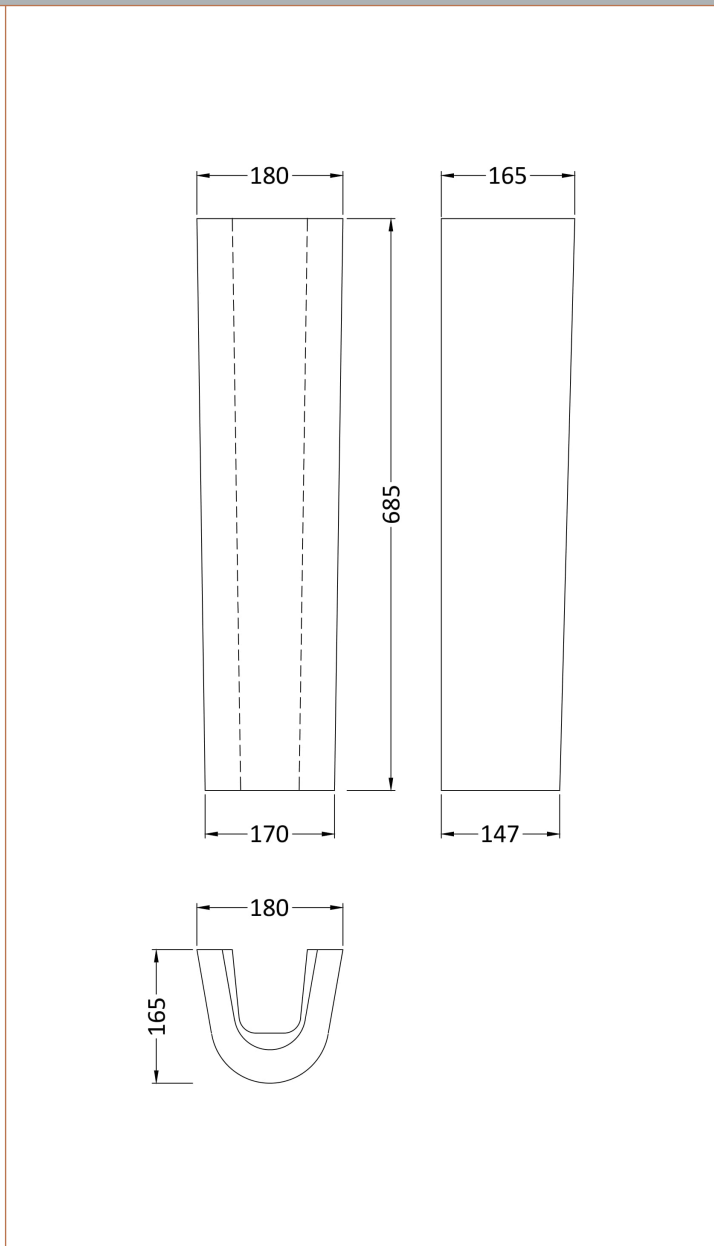

### Product Dimensions

Height (mm):	175
Width (mm):	500
Depth (mm):	416
Nett Weight (kg):	15

### Packaging Dimensions

Height (mm):	192
Width (mm):	570
Depth (mm):	440
Gross Weight (kg):	15.2

### Outer Box Dimensions (If Applicable)

Height (mm):	
Width (mm):	
Depth (mm):	
Gross Weight (kg):	
Barcode:	5055275827147

**Product Dimensions**

Height (mm):	685
Width (mm):	180
Depth (mm):	165
Nett Weight (kg):	9.2

**Packaging Dimensions**

Height (mm):	710
Width (mm):	180
Depth (mm):	190
Gross Weight (kg):	9.4

**Packaging Data**