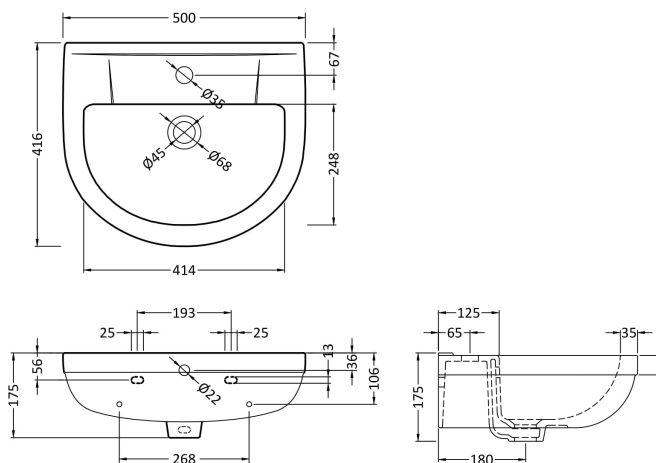

### Product Dimensions

Height (mm):	175
Width (mm):	500
Depth (mm):	416
Nett Weight (kg):	15

### Packaging Dimensions

Height (mm):	192
Width (mm):	570
Depth (mm):	440
Gross Weight (kg):	15.2

### Outer Box Dimensions (If Applicable)

Height (mm):	
Width (mm):	
Depth (mm):	
Gross Weight (kg):	
Barcode:	5055275827147

**Product Dimensions**

Height (mm):	685
Width (mm):	180
Depth (mm):	165
Nett Weight (kg):	9.2

**Packaging Dimensions**

Height (mm):	710
Width (mm):	180
Depth (mm):	190
Gross Weight (kg):	9.4

**Packaging Data**