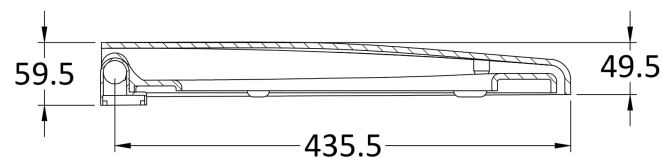

**Sales Code:** NTS008

**Description:** Standard Round Seat, Sc, Top Fix

**Product Dimensions**

Length (mm):	448
Width (mm):	362
Height (mm):	60
Nett Weight (kg):	2.1

**Packaging Dimensions**

Length (mm):	450
Width (mm):	360
Height (mm):	80
Gross Weight (kg):	2.1

**Packaging Data**

Box Colour:	White Cardboard Box - Printed
Box Qty:	1
Label Size:	100 x 50
Label Colour:	Not Applicable
Label Qty:	2

**Outer Box Dimensions (If Applicable)**

Length (mm):	480
Width (mm):	330
Height (mm):	400
Gross Weight (kg):	14
Barcode:	5055369085156

**Product Details**

Country of Origin:	China
Fitting Instruction:	No
CE & UKCA:	Not Applicable
Product Material:	Polypropylene
Seat Type:	Round
Seat Function:	Soft Close
Hinge Centres (Min):	127.5
Hinge Centres (Max):	171.5
Hinge Material:	Polypropylene
Colour/Finish:	White
Fixing Method:	Top Fix