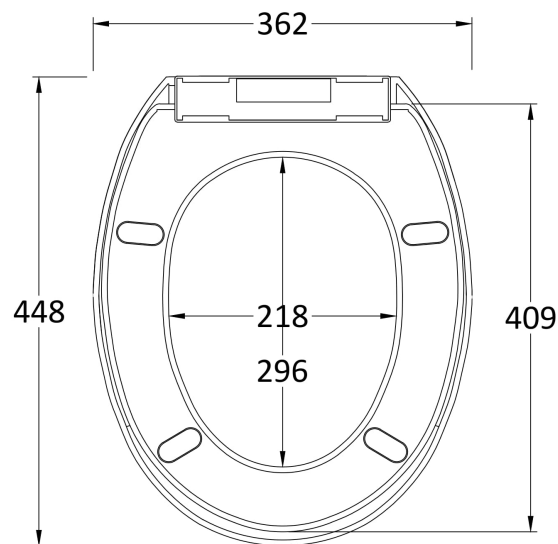

**Sales Code:** NTS008

**Description:** Standard Round Seat, Sc, Top Fix

**Product Dimensions**

Length (mm):	448
Width (mm):	362
Height (mm):	60
Nett Weight (kg):	2.1

**Packaging Dimensions**

Length (mm):	450
Width (mm):	360
Height (mm):	80
Gross Weight (kg):	2.1

**Packaging Data**

Box Colour:	White Cardboard Box - Printed
Box Qty:	1
Label Size:	100 x 50
Label Colour:	Not Applicable
Label Qty:	2

**Outer Box Dimensions (If Applicable)**

Length (mm):	480
Width (mm):	330
Height (mm):	400
Gross Weight (kg):	14
Barcode:	5055369085156

**Product Details**

Country of Origin:	China
Fitting Instruction:	No
CE & UKCA:	Not Applicable
Product Material:	Polypropylene
Seat Type:	Round
Seat Function:	Soft Close
Hinge Centres (Min):	127.5
Hinge Centres (Max):	171.5
Hinge Material:	Polypropylene
Colour/Finish:	White
Fixing Method:	Top Fix