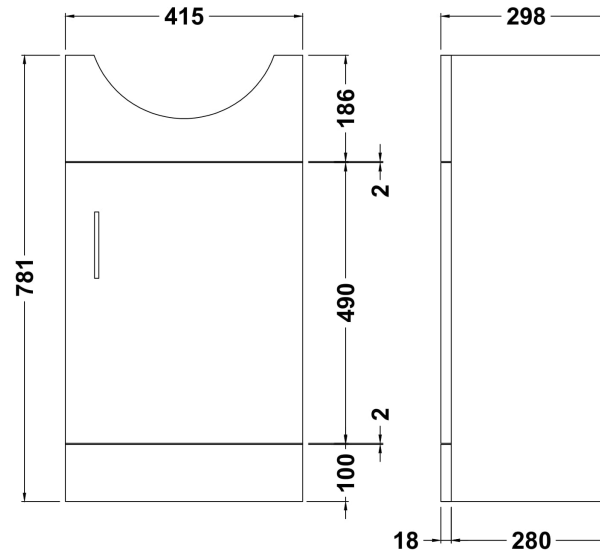

### Product Dimensions

Height (mm):	170
Width (mm):	450
Depth (mm):	440
Nett Weight (kg):	12

### Outer Box Dimensions (If Applicable)

Height (mm):	
Width (mm):	
Depth (mm):	
Gross Weight (kg):	
Barcode:	5055146172888

### Product Dimensions

Height (mm):	781
Width (mm):	415
Depth (mm):	298
Nett Weight (kg):	14.02

### Packaging Dimensions

Height (mm):	325
Width (mm):	440
Depth (mm):	815
Gross Weight (kg):	14.02