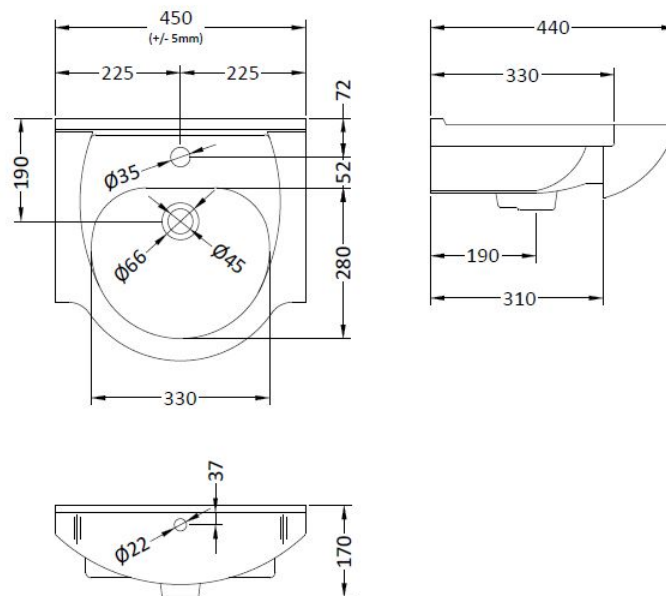

### Product Dimensions

Height (mm):	170
Width (mm):	450
Depth (mm):	440
Nett Weight (kg):	12

### Packaging Dimensions

Height (mm):	470
Width (mm):	460
Depth (mm):	190
Gross Weight (kg):	12.56

### Product Dimensions

Height (mm):	781
Width (mm):	415
Depth (mm):	298
Nett Weight (kg):	14.02

### Packaging Dimensions

Height (mm):	325
Width (mm):	440
Depth (mm):	815
Gross Weight (kg):	14.02