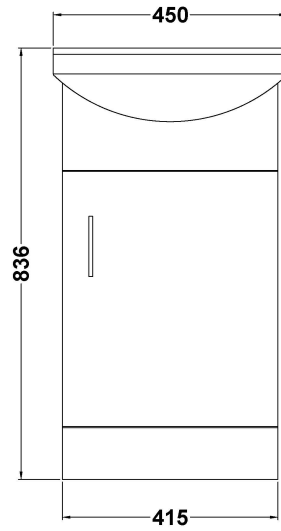

Sales Code: VTY450

Description: High Gloss White 450 Basin Unit

Packaging Details

Barcode: 5055146168607