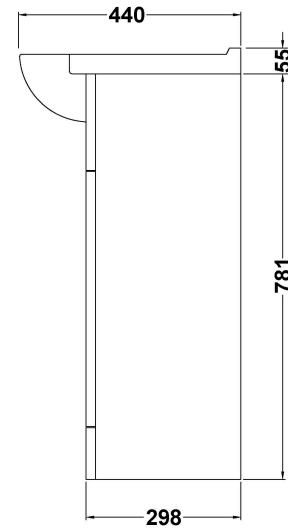

Sales Code: VTY450

Description: High Gloss White 450 Basin Unit

Packaging Details

Barcode: 5055146168607