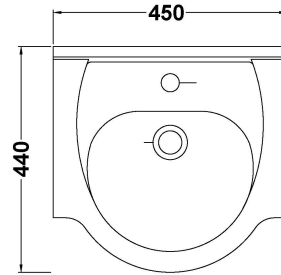

Sales Code: VTY450

Description: High Gloss White 450 Basin Unit

Packaging Details

Barcode: 5055146168607