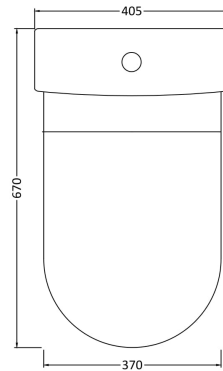

Sales Code: Css004

Description: Asselby Close Coupled Wc

Packaging Details

Barcode: 5055275867525

Sales Code: NCA220

Description: W.C. Pan C/C

Product Dimensions

Height (mm):	405
Width (mm):	380
Depth (mm):	670
Nett Weight (kg):	24.5

Packaging Dimensions

Height (mm):	450
Width (mm):	400
Depth (mm):	680
Gross Weight (kg):	25

Packaging Data

Box Colour:	Brown Cardboard Box - Printed
Box Qty:	1
Label Size:	100 x 50
Label Colour:	Not Applicable
Label Qty:	0

Outer Box Dimensions (If Applicable)

Height (mm):	
Width (mm):	
Depth (mm):	
Gross Weight (kg):	
Barcode:	5055369069262

Product Details

Country of Origin:	China
Fitting Instruction:	No
Certification: CE & UKCA:	No WRAS: N/A WRAS No: N/A
Product Material:	Vitreous China
Fixing Supplied:	No

Sales Code: NCH401

Description: Cistern

Product Dimensions

Height (mm):	370
Width (mm):	410
Depth (mm):	145
Nett Weight (kg):	13.8

Packaging Dimensions

Height (mm):	410
Width (mm):	420
Depth (mm):	160
Gross Weight (kg):	14