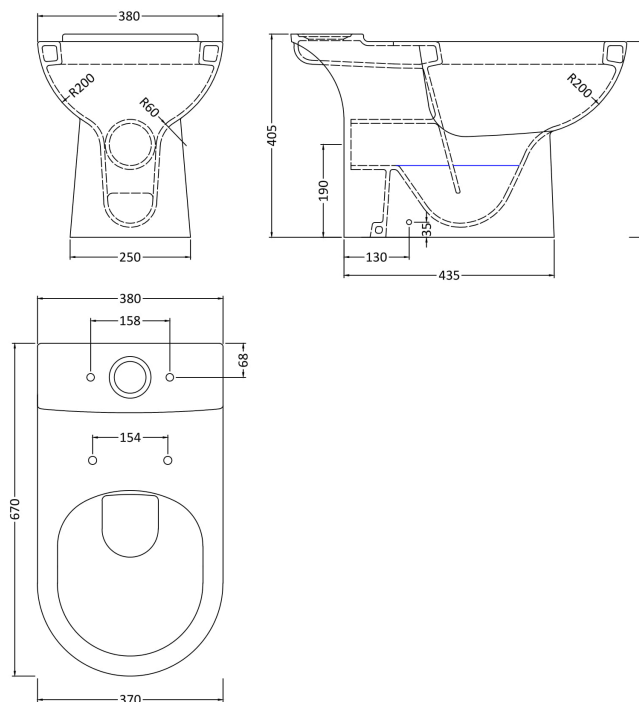

Sales Code: Css004

Description: Asselby Close Coupled Wc

Packaging Details

Barcode: 5055275867525

Sales Code: NCA220

Description: W.C. Pan C/C

Product Dimensions

Height (mm):	405
Width (mm):	380
Depth (mm):	670
Nett Weight (kg):	24.5

Packaging Dimensions

Height (mm):	450
Width (mm):	400
Depth (mm):	680
Gross Weight (kg):	25

Packaging Data

Box Colour:	Brown Cardboard Box - Printed
Box Qty:	1
Label Size:	100 x 50
Label Colour:	Not Applicable
Label Qty:	0

Outer Box Dimensions (If Applicable)

Height (mm):	
Width (mm):	
Depth (mm):	
Gross Weight (kg):	
Barcode:	5055369069262

Product Details

Country of Origin:	China
Fitting Instruction:	No
Certification: CE & UKCA:	No WRAS: N/A WRAS No: N/A
Product Material:	Vitreous China
Fixing Supplied:	No

Sales Code: NCH401

Description: Cistern

Product Dimensions

Height (mm):	370
Width (mm):	410
Depth (mm):	145
Nett Weight (kg):	13.8

Packaging Dimensions

Height (mm):	410
Width (mm):	420
Depth (mm):	160
Gross Weight (kg):	14