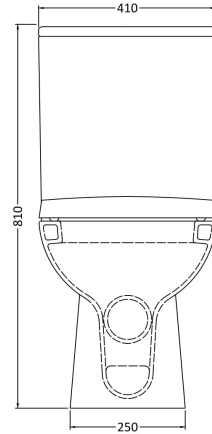

Sales Code: Css004

Description: Asselby Close Coupled Wc

Packaging Details

Barcode: 5055275867525

Sales Code: NCA220

Description: W.C. Pan C/C

Product Dimensions

Height (mm):	405
Width (mm):	380
Depth (mm):	670
Nett Weight (kg):	24.5

Packaging Dimensions

Height (mm):	450
Width (mm):	400
Depth (mm):	680
Gross Weight (kg):	25

Packaging Data

Box Colour:	Brown Cardboard Box - Printed
Box Qty:	1
Label Size:	100 x 50
Label Colour:	Not Applicable
Label Qty:	0

Outer Box Dimensions (If Applicable)

Height (mm):	
Width (mm):	
Depth (mm):	
Gross Weight (kg):	
Barcode:	5055369069262

Product Details

Country of Origin:	China
Fitting Instruction:	No
Certification: CE & UKCA:	No WRAS: N/A WRAS No: N/A
Product Material:	Vitreous China
Fixing Supplied:	No

Sales Code: NCH401

Description: Cistern

Product Dimensions

Height (mm):	370
Width (mm):	410
Depth (mm):	145
Nett Weight (kg):	13.8

Packaging Dimensions

Height (mm):	410
Width (mm):	420
Depth (mm):	160
Gross Weight (kg):	14