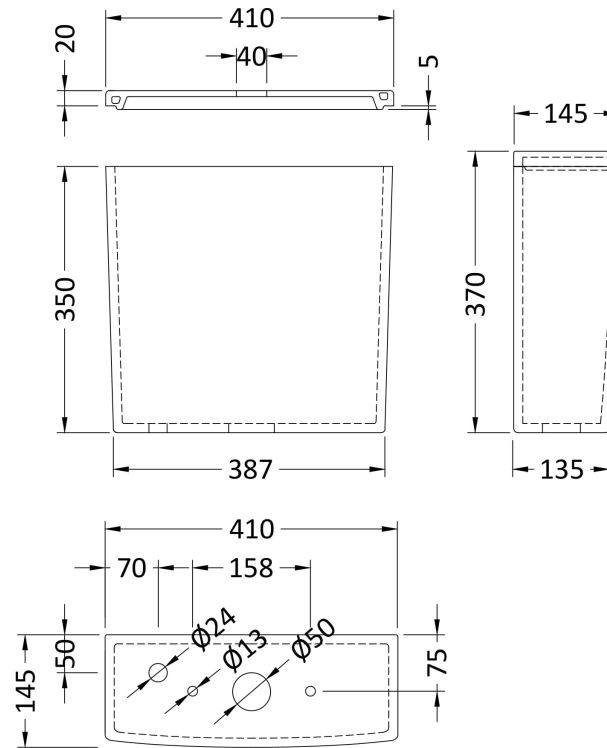

Sales Code: Css004

Description: Asselby Close Coupled Wc

Packaging Details

Barcode: 5055275867525

Sales Code: NCA220

Description: W.C. Pan C/C

Product Dimensions

Height (mm):	405
Width (mm):	380
Depth (mm):	670
Nett Weight (kg):	24.5

Packaging Dimensions

Height (mm):	450
Width (mm):	400
Depth (mm):	680
Gross Weight (kg):	25

Packaging Data

Box Colour:	Brown Cardboard Box - Printed
Box Qty:	1
Label Size:	100 x 50
Label Colour:	Not Applicable
Label Qty:	0

Outer Box Dimensions (If Applicable)

Height (mm):	
Width (mm):	
Depth (mm):	
Gross Weight (kg):	
Barcode:	5055369069262

Product Details

Country of Origin:	China
Fitting Instruction:	No
Certification: CE & UKCA:	No WRAS: N/A WRAS No: N/A
Product Material:	Vitreous China
Fixing Supplied:	No

Sales Code: NCH401

Description: Cistern

Product Dimensions

Height (mm):	370
Width (mm):	410
Depth (mm):	145
Nett Weight (kg):	13.8

Packaging Dimensions

Height (mm):	410
Width (mm):	420
Depth (mm):	160
Gross Weight (kg):	14