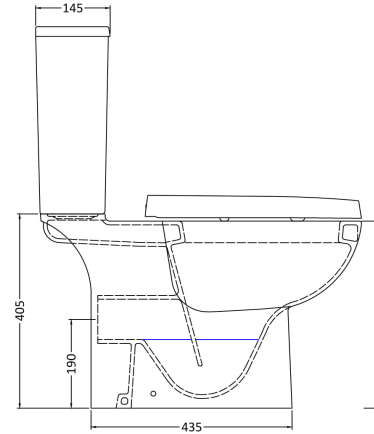

Sales Code: Css004

Description: Asselby Close Coupled Wc

Packaging Details

Barcode: 5055275867525

Sales Code: NCA220

Description: W.C. Pan C/C

Product Dimensions

Height (mm):	405
Width (mm):	380
Depth (mm):	670
Nett Weight (kg):	24.5

Packaging Dimensions

Height (mm):	450
Width (mm):	400
Depth (mm):	680
Gross Weight (kg):	25

Packaging Data

Box Colour:	Brown Cardboard Box - Printed
Box Qty:	1
Label Size:	100 x 50
Label Colour:	Not Applicable
Label Qty:	0

Outer Box Dimensions (If Applicable)

Height (mm):	
Width (mm):	
Depth (mm):	
Gross Weight (kg):	
Barcode:	5055369069262

Product Details

Country of Origin:	China
Fitting Instruction:	No
Certification: CE & UKCA:	No WRAS: N/A WRAS No: N/A
Product Material:	Vitreous China
Fixing Supplied:	No

Sales Code: NCH401

Description: Cistern

Product Dimensions

Height (mm):	370
Width (mm):	410
Depth (mm):	145
Nett Weight (kg):	13.8

Packaging Dimensions

Height (mm):	410
Width (mm):	420
Depth (mm):	160
Gross Weight (kg):	14