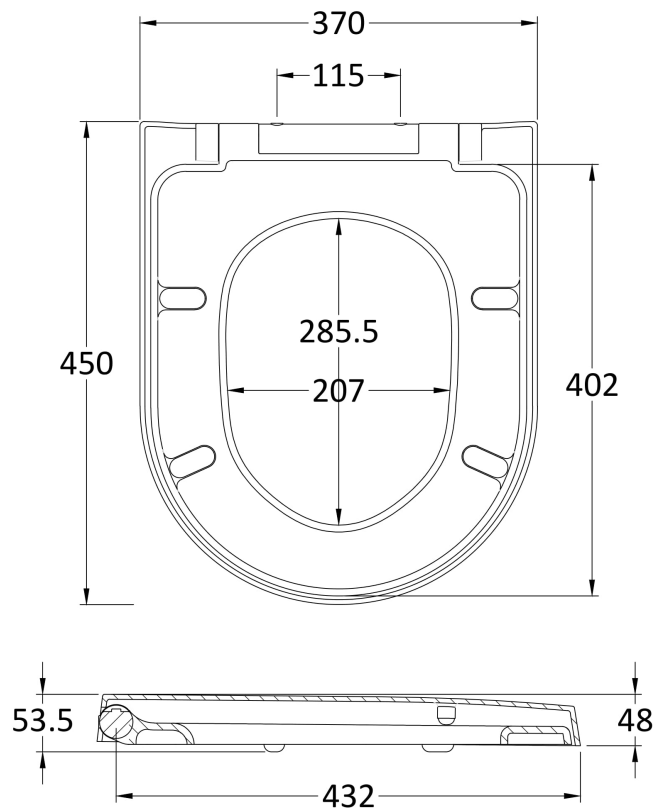

Sales Code: NTS007

Description: Luxury D Shape Seat, Sc, Qr, Top Fix

Product Dimensions

Length (mm):	450
Width (mm):	370
Height (mm):	54
Nett Weight (kg):	1.72

Packaging Dimensions

Length (mm):	465
Width (mm):	380
Height (mm):	60
Gross Weight (kg):	2.77

Packaging Data

Box Colour:	White Cardboard Box - Printed
Box Qty:	1
Label Size:	100 x 50
Label Colour:	Not Applicable
Label Qty:	

Outer Box Dimensions (If Applicable)

Length (mm):	480
Width (mm):	330
Height (mm):	395
Gross Weight (kg):	14
Barcode:	5060272829780

Product Details

Country of Origin:	China
Fitting Instruction:	No
CE & UKCA:	Not Applicable
Product Material:	Urea
Seat Type:	D Shape
Seat Function:	Soft Close
Hinge Centres (Min):	70
Hinge Centres (Max):	175
Hinge Material:	Stainless Steel Nylon
Colour/Finish:	White
Fixing Method:	Quick Release