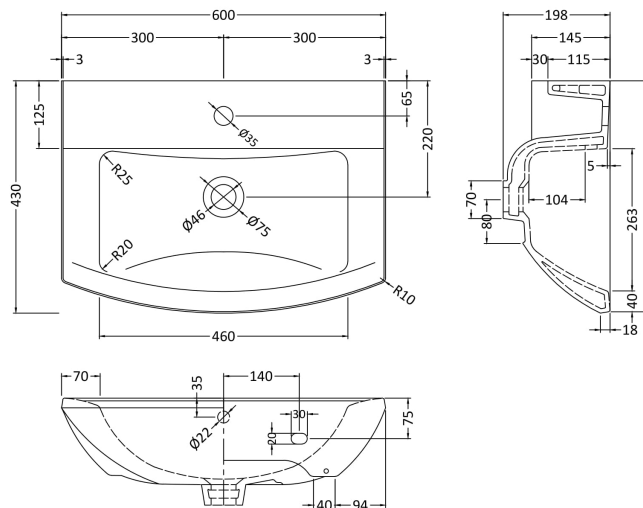

### Product Dimensions

Height (mm):	198
Width (mm):	600
Depth (mm):	430
Nett Weight (kg):	16.9

### Packaging Dimensions

Height (mm):	210
Width (mm):	630
Depth (mm):	480
Gross Weight (kg):	17.1

### Outer Box Dimensions (If Applicable)

Height (mm):	
Width (mm):	
Depth (mm):	
Gross Weight (kg):	
Barcode:	5055369026234

**Product Dimensions**

Height (mm):	660
Width (mm):	220
Depth (mm):	170
Nett Weight (kg):	12.4

**Packaging Dimensions**

Height (mm):	175
Width (mm):	670
Depth (mm):	225
Gross Weight (kg):	12.6

**Packaging Data**