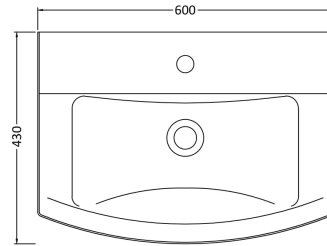

Sales Code: Css002

Description: Asselby 600mm Basin & Pedestal

Packaging Details

Barcode: 5055275814048