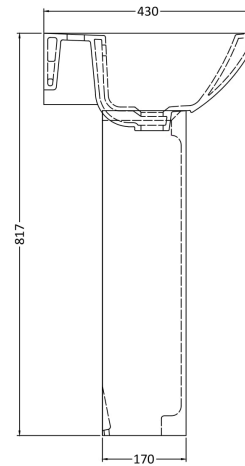

Sales Code: Css002

Description: Asselby 600mm Basin & Pedestal

### Product Dimensions

Height (mm):	198
Width (mm):	600
Depth (mm):	430
Nett Weight (kg):	16.9

### Packaging Dimensions

Height (mm):	210
Width (mm):	630
Depth (mm):	480
Gross Weight (kg):	17.1

**Product Dimensions**

Height (mm):	660
Width (mm):	220
Depth (mm):	170
Nett Weight (kg):	12.4

**Packaging Dimensions**

Height (mm):	175
Width (mm):	670
Depth (mm):	225
Gross Weight (kg):	12.6

**Packaging Data**