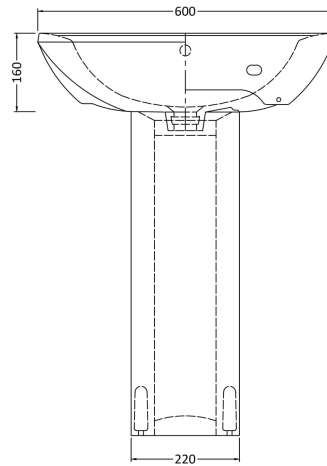

Sales Code: Css002

Description: Asselby 600mm Basin & Pedestal

Packaging Details

Barcode: 5055275814048