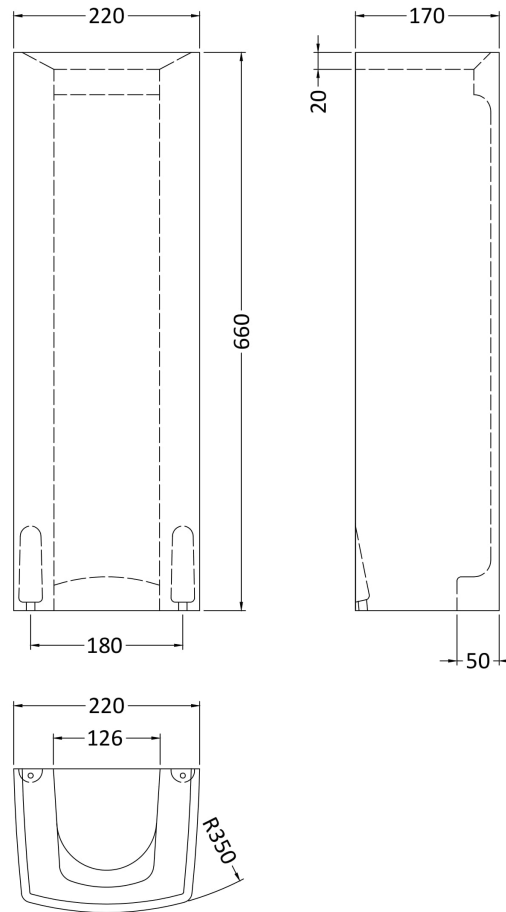

### Product Dimensions

Height (mm):	198
Width (mm):	600
Depth (mm):	430
Nett Weight (kg):	16.9

### Packaging Dimensions

Height (mm):	210
Width (mm):	630
Depth (mm):	480
Gross Weight (kg):	17.1

### Outer Box Dimensions (If Applicable)

Height (mm):	
Width (mm):	
Depth (mm):	
Gross Weight (kg):	
Barcode:	5055369026234

**Product Dimensions**

Height (mm):	660
Width (mm):	220
Depth (mm):	170
Nett Weight (kg):	12.4

**Packaging Dimensions**

Height (mm):	175
Width (mm):	670
Depth (mm):	225
Gross Weight (kg):	12.6

**Packaging Data**