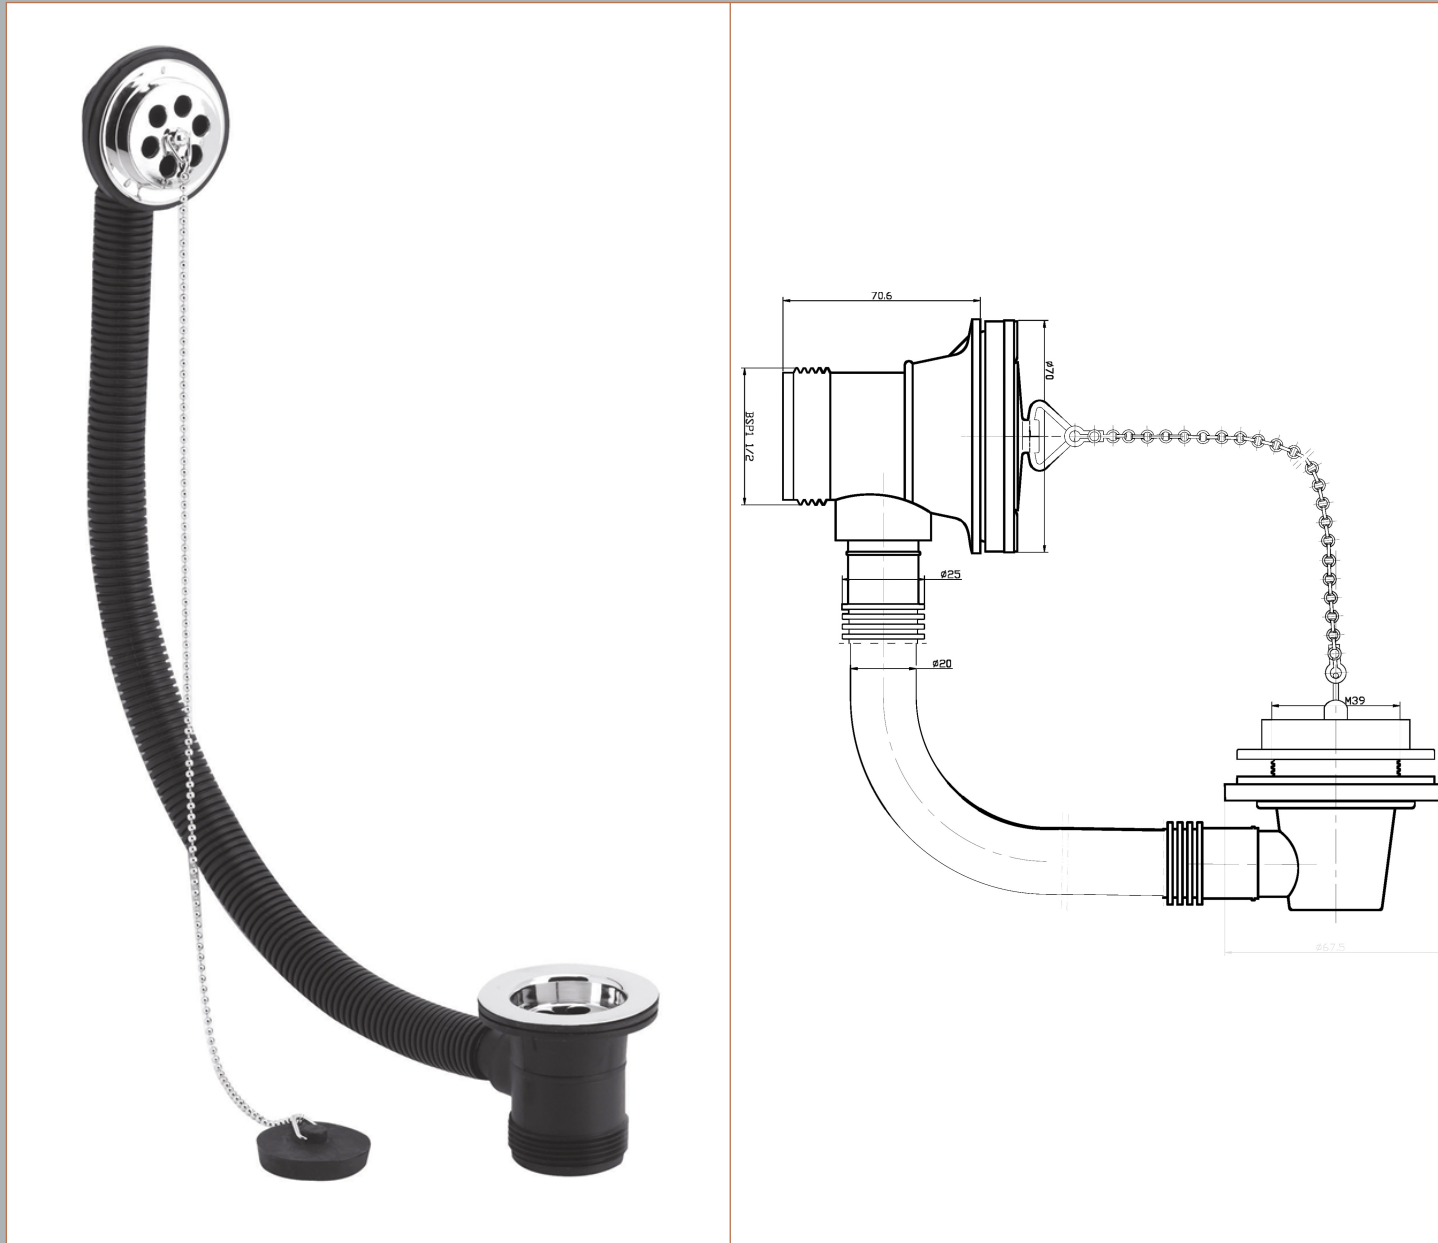

Sales Code: E309

Description: Contract Bath Waste & Overflow

Product Dimensions

Length (mm):	
Width (mm):	70
Height (mm):	70
Depth (mm):	76
Nett Weight (kg):	0.16

Packaging Dimensions

Height (mm):	185
Width (mm):	100
Depth (mm):	270
Gross Weight (kg):	0.16

Packaging Data

Box Colour:	White Cardboard Box
Box Qty:	1
Label Size:	100 x 50
Label Colour:	White Label
Label Qty:	2

Outer Box Dimensions (If Applicable)

Height (mm):	
Width (mm):	
Length (mm):	
Depth (mm):	
Gross Weight (kg):	16
Barcode:	5055146100874

Product Details

Country of Origin:	China
Fitting Instruction:	No
CE & UKCA:	N/A
Product Material:	Brass/ABS
Heating Element Wattage:	Not Applicable
Colour/Finish:	Chrome
Product Diameter:	70mm
Connection Size:	1 1/2"