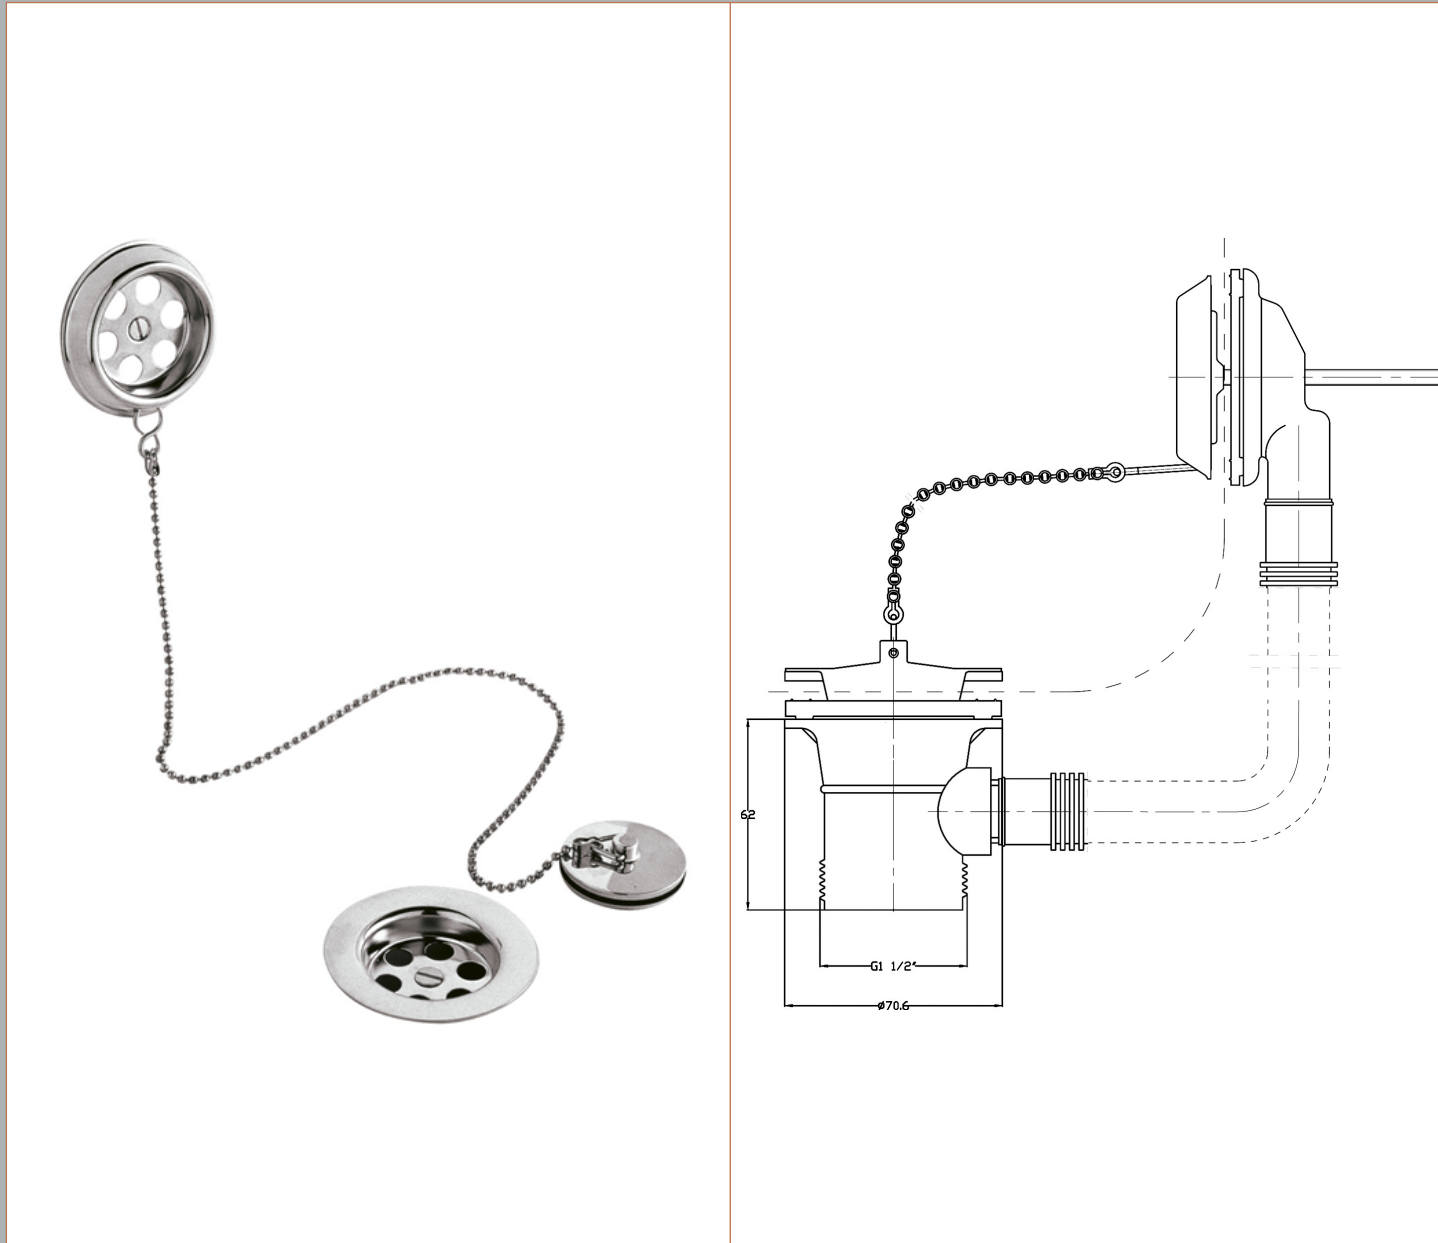

Sales Code: E347

Description: Retainer Bath Waste Brass & Ball Chain

**Product Dimensions**

Length (mm):	
Width (mm):	70
Height (mm):	70
Depth (mm):	62
Nett Weight (kg):	0.26

**Packaging Dimensions**

Height (mm):	120
Width (mm):	80
Depth (mm):	155
Gross Weight (kg):	0.28

**Packaging Data**

Box Colour:	White Cardboard Box
Box Qty:	1
Label Size:	100 x 50
Label Colour:	White Label
Label Qty:	2

**Outer Box Dimensions (If Applicable)**

Height (mm):	
Width (mm):	
Length (mm):	
Depth (mm):	
Gross Weight (kg):	8
Barcode:	5055146100355

**Product Details**

Country of Origin:	China
Fitting Instruction:	No
CE & UKCA:	N/A
Product Material:	Brass
Heating Element Wattage:	Not Applicable
Colour/Finish:	Chrome
Product Diameter:	70mm
Connection Size:	1 1/2"