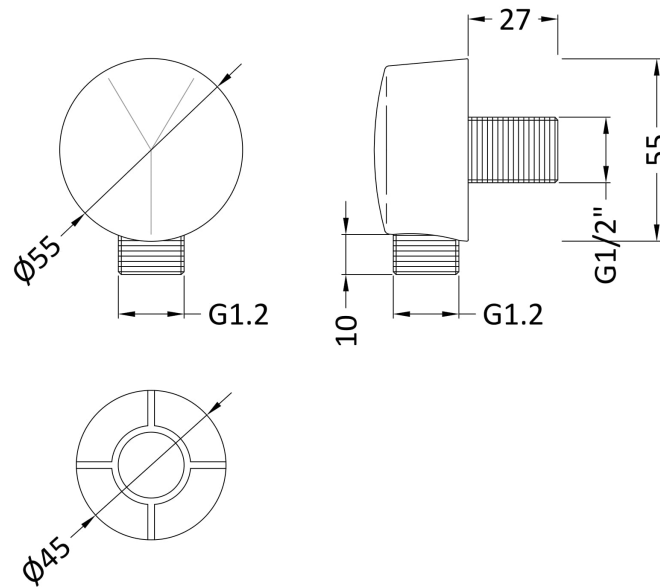

Sales Code: A3203

Description: Outlet Elbow

Product Dimensions

Length (mm):	
Width (mm):	53
Height (mm):	53
Depth (mm):	26
Nett Weight (kg):	0.2

Packaging Dimensions

Length (mm):	80
Width (mm):	55
Height (mm):	55
Gross Weight (kg):	0.2

Packaging Data

Box Colour:	White Cardboard Box
Box Qty:	1
Label Size:	100 x 50
Label Colour:	White Label
Label Qty:	2

Outer Box Dimensions (If Applicable)

Length (mm):	
Width (mm):	300
Height (mm):	250
Depth (mm):	420
Gross Weight (kg):	20
Barcode:	5055146110200

Product Details

Country of Origin:	China
Fitting Instruction:	No
Product Material:	ABS
Mount Type:	Surface, Wall
Outlet Elbow Supplied:	Yes
Easy Clean:	Not Applicable
Head Included:	No
Handset Included:	Not Applicable
Body Jets Included:	Not Applicable
No of Body Jets:	Not Applicable
Operating Pressure (bar):	
Valve/Cartridge Type:	Not Applicable
Flow Rates (L/min):	0.1 bar: N/A 0.5 bar: N/A 1 bar: N/A 2 bar: N/A 3 bar: N/A
TMV2 Approved:	No Approval No: N/A
TMV3 Approved:	No Approval No: N/A
WRAS Approved:	No Approval No: N/A
Head Function:	Not Applicable
Handset Function:	Not Applicable
Body Jet Info:	Not Applicable
Pipe Size:	Not Applicable
Pipe Centres:	N/A
Colour/Finish:	Chrome
Hose Included:	Not Applicable
No. of Outlets:	N/A