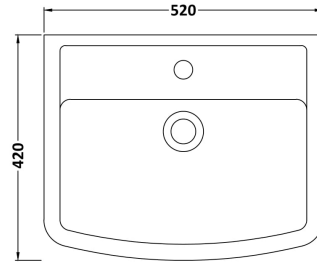

Sales Code: Cbl009

Description: Bliss 520mm Basin & Pedestal

Packaging Details

Barcode: 5055275867754