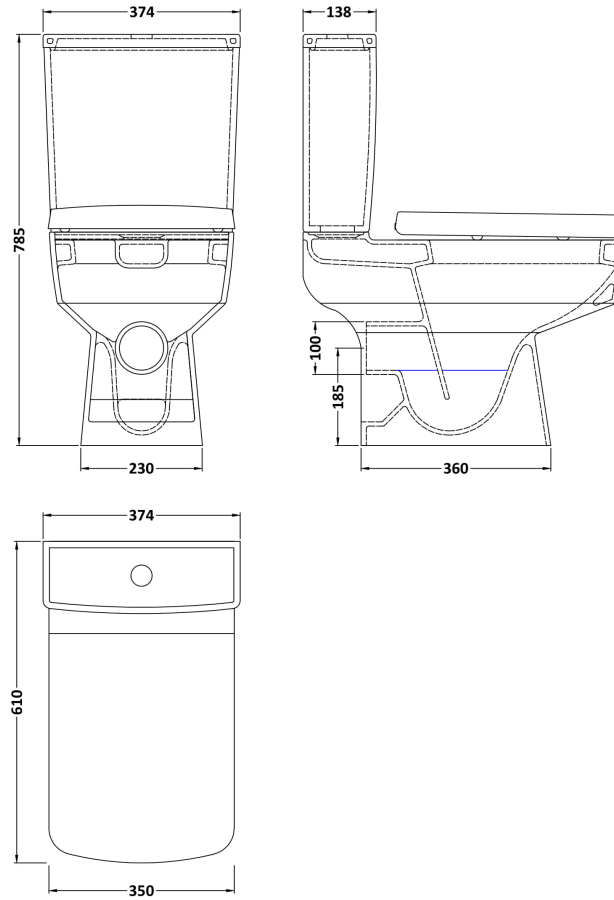

Sales Code: Cbl008

Description: Bliss Semi Flush To Wall Wc

Packaging Details

Barcode: 5055275867778

Sales Code: NCH100B

Description: Esq Square Pan Only

Product Dimensions

Height (mm):	405
Width (mm):	350
Depth (mm):	610
Nett Weight (kg):	29

Packaging Dimensions

Height (mm):	435
Width (mm):	425
Depth (mm):	635
Gross Weight (kg):	30

Packaging Data

Box Colour:	Brown Cardboard Box - Printed
Box Qty:	1
Label Size:	100 x 50
Label Colour:	Not Applicable
Label Qty:	0

Outer Box Dimensions (If Applicable)

Height (mm):	
Width (mm):	
Depth (mm):	
Gross Weight (kg):	
Barcode:	5055369029211

Product Details

Country of Origin:	China
Fitting Instruction:	No
Certification: CE & UKCA:	Yes WRAS: N/A WRAS No: N/A
Product Material:	Vitreous China
Fixing Supplied:	No

Sales Code: NCH101

Description: Esq Square Cistern & Fittings

Product Dimensions

Height (mm):	380
Width (mm):	374
Depth (mm):	138
Nett Weight (kg):	11.53

Packaging Dimensions

Height (mm):	165
Width (mm):	390
Depth (mm):	410
Gross Weight (kg):	13