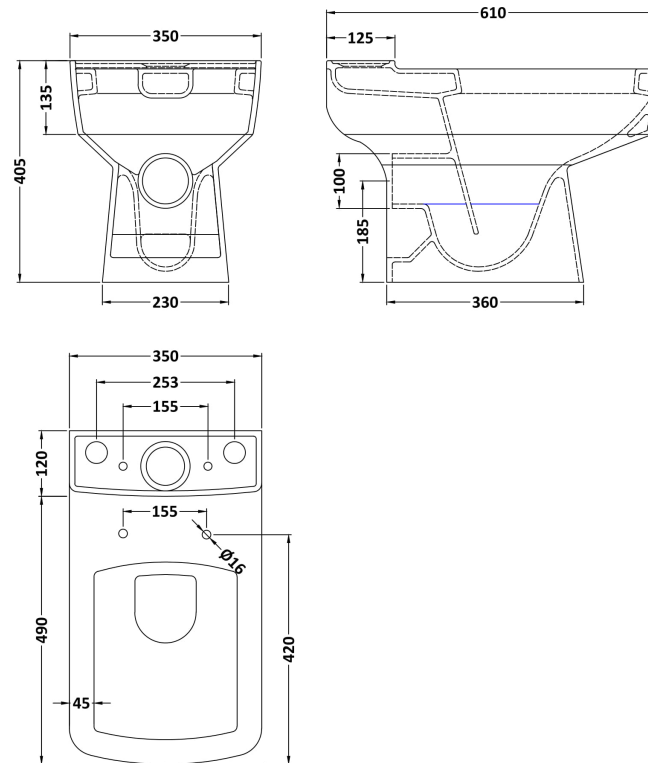

Sales Code: Cbl008

Description: Bliss Semi Flush To Wall Wc

Packaging Details

Barcode: 5055275867778

Sales Code: NCH100B

Description: Esq Square Pan Only

Product Dimensions

Height (mm):	405
Width (mm):	350
Depth (mm):	610
Nett Weight (kg):	29

Packaging Dimensions

Height (mm):	435
Width (mm):	425
Depth (mm):	635
Gross Weight (kg):	30

Packaging Data

Box Colour:	Brown Cardboard Box - Printed
Box Qty:	1
Label Size:	100 x 50
Label Colour:	Not Applicable
Label Qty:	0

Outer Box Dimensions (If Applicable)

Height (mm):	
Width (mm):	
Depth (mm):	
Gross Weight (kg):	
Barcode:	5055369029211

Product Details

Country of Origin:	China
Fitting Instruction:	No
Certification: CE & UKCA:	Yes WRAS: N/A WRAS No: N/A
Product Material:	Vitreous China
Fixing Supplied:	No

Sales Code: NCH101

Description: Esq Square Cistern & Fittings

Product Dimensions

Height (mm):	380
Width (mm):	374
Depth (mm):	138
Nett Weight (kg):	11.53

Packaging Dimensions

Height (mm):	165
Width (mm):	390
Depth (mm):	410
Gross Weight (kg):	13