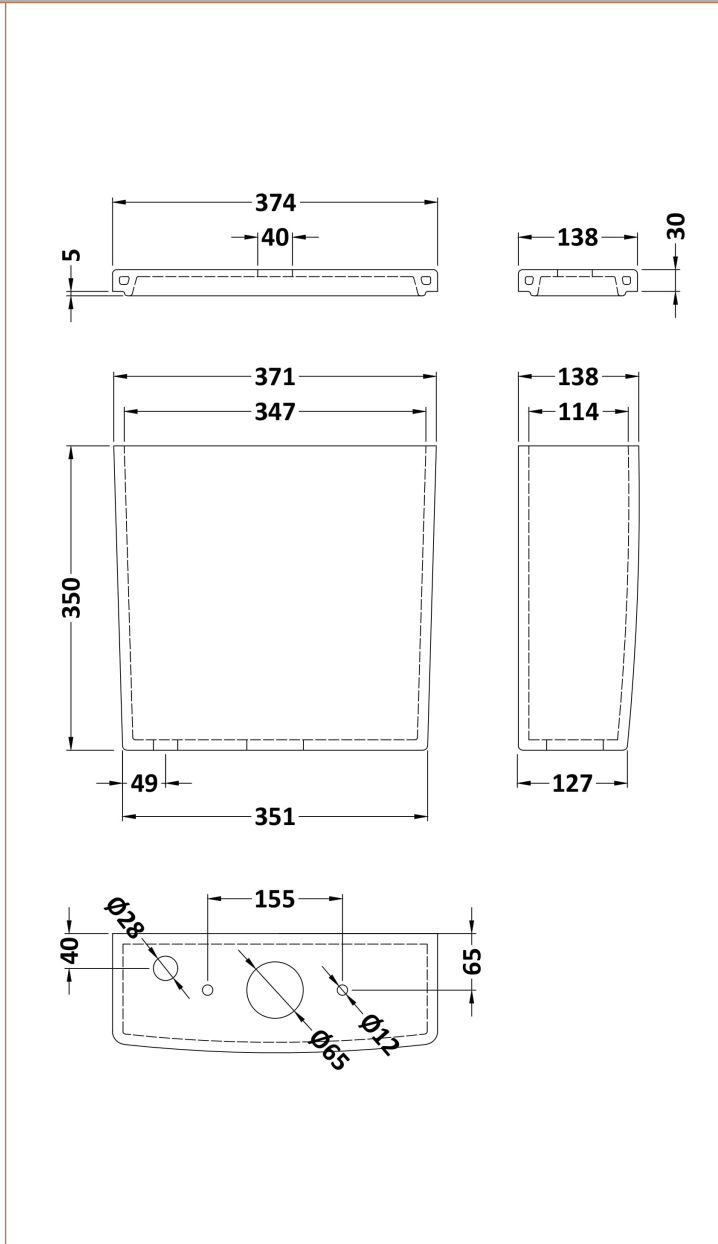

Sales Code: Cbl008

Description: Bliss Semi Flush To Wall Wc

Packaging Details

Barcode: 5055275867778

Sales Code: NCH100B

Description: Esq Square Pan Only

Product Dimensions

Height (mm):	405
Width (mm):	350
Depth (mm):	610
Nett Weight (kg):	29

Packaging Dimensions

Height (mm):	435
Width (mm):	425
Depth (mm):	635
Gross Weight (kg):	30

Packaging Data

Box Colour:	Brown Cardboard Box - Printed
Box Qty:	1
Label Size:	100 x 50
Label Colour:	Not Applicable
Label Qty:	0

Outer Box Dimensions (If Applicable)

Height (mm):	
Width (mm):	
Depth (mm):	
Gross Weight (kg):	
Barcode:	5055369029211

Product Details

Country of Origin:	China
Fitting Instruction:	No
Certification: CE & UKCA:	Yes WRAS: N/A WRAS No: N/A
Product Material:	Vitreous China
Fixing Supplied:	No

Sales Code: NCH101

Description: Esq Square Cistern & Fittings

Product Dimensions

Height (mm):	380
Width (mm):	374
Depth (mm):	138
Nett Weight (kg):	11.53

Packaging Dimensions

Height (mm):	165
Width (mm):	390
Depth (mm):	410
Gross Weight (kg):	13