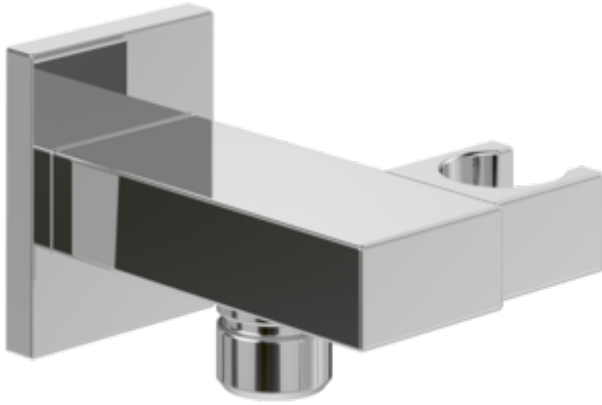

### PRODUCT INFORMATION

Article title	Villeroy & Boch Universal Showers Hand shower holder for wall-mounted Angular, Chrome
Article number	TVC00046300061
Assembly / Assembly type	wall-mounted
Scope of delivery	1 x installation instructions
Length in mm	87
Width in mm	68
Height in mm	45
Collection	Universal Showers
Weight in kg	0.25
Material	Brass
Surface	glossy
Colour name	Chrome
EAN number	4051202466039
Model number	TVC000463000
Material	Brass
Volume	0,676
Swivel aerator	No
Thermostat	No
Cool Tap	No

### PRODUCT INFORMATION

Article title	Villeroy & Boch Universal Showers Hand shower holder for wall-mounted Angular, Matt Black
Article number	TVC000463000K5
Assembly / Assembly type	wall-mounted
Scope of delivery	1 x installation instructions
Length in mm	87
Width in mm	68
Height in mm	45
Collection	Universal Showers
Weight in kg	0.25
Material	Brass
Surface	matt
Colour name	Matt Black
EAN number	4062373709382
Model number	TVC000463000
Material	Brass
Volume	0,676
Swivel aerator	No
Thermostat	No
Cool Tap	No

### PRODUCT INFORMATION

Article title	Villeroy & Boch Universal Showers Hand shower holder for wall-mounted Angular, Brushed Gold
Article number	TVC00046300076
Assembly / Assembly type	wall-mounted
Scope of delivery	1 x installation instructions
Length in mm	87
Width in mm	68
Height in mm	45
Collection	Universal Showers
Weight in kg	0.25
Material	Brass
Surface	glossy
Colour name	Brushed Gold
EAN number	4062373709320
Model number	TVC000463000
Material	Brass
Volume	0,676
Swivel aerator	No
Thermostat	No
Cool Tap	No