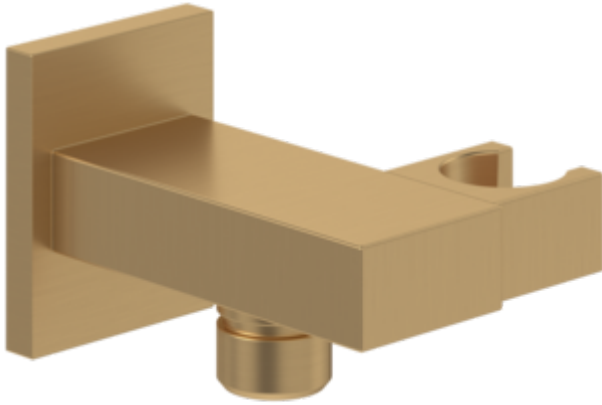

### PRODUCT INFORMATION

Article title	Villeroy & Boch Universal Showers Hand shower holder for wall-mounted Angular, Chrome
Article number	TVC00046300061
Assembly / Assembly type	wall-mounted
Scope of delivery	1 x installation instructions
Length in mm	87
Width in mm	68
Height in mm	45
Collection	Universal Showers
Weight in kg	0.25
Material	Brass
Surface	glossy
Colour name	Chrome
EAN number	4051202466039
Model number	TVC000463000
Material	Brass
Volume	0,676
Swivel aerator	No
Thermostat	No
Cool Tap	No

### PRODUCT INFORMATION

Article title	Villeroy & Boch Universal Showers Hand shower holder for wall-mounted Angular, Brushed Nickel Matt
Article number	TVC00046300064
Assembly / Assembly type	wall-mounted
Scope of delivery	1 x installation instructions
Length in mm	87
Width in mm	68
Height in mm	45
Collection	Universal Showers
Weight in kg	0.25
Material	Brass
Colour name	Brushed Nickel Matt
EAN number	4062373709146
Model number	TVC000463000
Material	Brass
Volume	0,676
Swivel aerator	No
Thermostat	No
Cool Tap	No

### PRODUCT INFORMATION

Article title	Villeroy & Boch Universal Showers Hand shower holder for wall-mounted Angular, Brushed Gold
Article number	TVC00046300076
Assembly / Assembly type	wall-mounted
Scope of delivery	1 x installation instructions
Length in mm	87
Width in mm	68
Height in mm	45
Collection	Universal Showers
Weight in kg	0.25
Material	Brass
Surface	glossy
Colour name	Brushed Gold
EAN number	4062373709320
Model number	TVC000463000
Material	Brass
Volume	0,676
Swivel aerator	No
Thermostat	No
Cool Tap	No