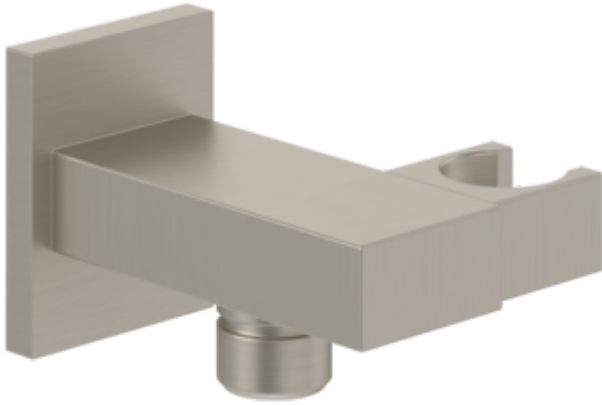

### PRODUCT INFORMATION

Article title	Villeroy & Boch Universal Showers Hand shower holder for wall-mounted Angular, Chrome
Article number	TVC00046300061
Assembly / Assembly type	wall-mounted
Scope of delivery	1 x installation instructions
Length in mm	87
Width in mm	68
Height in mm	45
Collection	Universal Showers
Weight in kg	0.25
Material	Brass
Surface	glossy
Colour name	Chrome
EAN number	4051202466039
Model number	TVC000463000
Material	Brass
Volume	0,676
Swivel aerator	No
Thermostat	No
Cool Tap	No

### PRODUCT INFORMATION

Article title	Villeroy & Boch Universal Showers Hand shower holder for wall-mounted Angular, Matt Black
Article number	TVC000463000K5
Assembly / Assembly type	wall-mounted
Scope of delivery	1 x installation instructions
Length in mm	87
Width in mm	68
Height in mm	45
Collection	Universal Showers
Weight in kg	0.25
Material	Brass
Surface	matt
Colour name	Matt Black
EAN number	4062373709382
Model number	TVC000463000
Material	Brass
Volume	0,676
Swivel aerator	No
Thermostat	No
Cool Tap	No

### PRODUCT INFORMATION

Article title	Villeroy & Boch Universal Showers Hand shower holder for wall-mounted Angular, Brushed Nickel Matt
Article number	TVC00046300064
Assembly / Assembly type	wall-mounted
Scope of delivery	1 x installation instructions
Length in mm	87
Width in mm	68
Height in mm	45
Collection	Universal Showers
Weight in kg	0.25
Material	Brass
Colour name	Brushed Nickel Matt
EAN number	4062373709146
Model number	TVC000463000
Material	Brass
Volume	0,676
Swivel aerator	No
Thermostat	No
Cool Tap	No