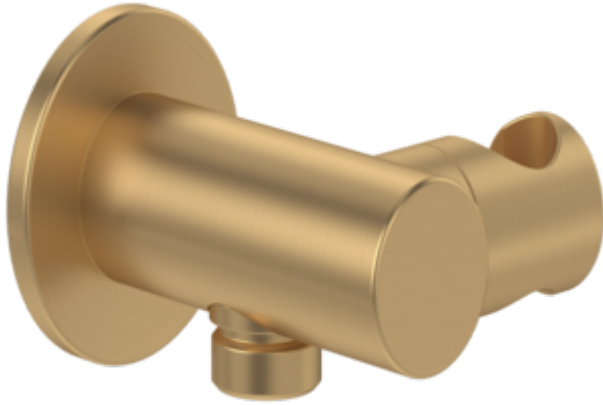

### PRODUCT INFORMATION

Article title	Villeroy & Boch Universal Showers Hand shower holder for wall-mounted Angular, Chrome
Article number	TVC00046300061
Assembly / Assembly type	wall-mounted
Scope of delivery	1 x installation instructions
Length in mm	87
Width in mm	68
Height in mm	45
Collection	Universal Showers
Weight in kg	0.25
Material	Brass
Surface	glossy
Colour name	Chrome
EAN number	4051202466039
Model number	TVC000463000
Material	Brass
Volume	0,676
Swivel aerator	No
Thermostat	No
Cool Tap	No

### PRODUCT INFORMATION

Article title	Villeroy & Boch Universal Showers Hand shower holder for wall-mounted Round, Brushed Nickel Matt
Article number	TVC00046200064
Assembly / Assembly type	wall-mounted
Scope of delivery	1 x installation instructions
Length in mm	86
Width in mm	66
Height in mm	56
Collection	Universal Showers
Weight in kg	0.437
Material	Brass
Colour name	Brushed Nickel Matt
EAN number	4062373709139
Model number	TVC000462000
Material	Brass
Volume	0,676
Swivel aerator	No
Thermostat	No
Cool Tap	No

### COLOURS

Colour	Description	Article number	EAN
	Brushed Nickel Matt	TVC00046200064	4062373709139

UNIVERSAL SHOWER ASSORTMENT UNIVERSAL SHOWERS

TECHNICAL DRAWINGS

TVC000462000

### PRODUCT INFORMATION

Article title	Villeroy & Boch Universal Showers Hand shower holder for wall-mounted Round, Brushed Gold
Article number	TVC00046200076
Assembly / Assembly type	wall-mounted
Scope of delivery	1 x installation instructions
Length in mm	86
Width in mm	66
Height in mm	56
Collection	Universal Showers
Weight in kg	0.437
Material	Brass
Surface	glossy
Colour name	Brushed Gold
EAN number	4062373709313
Model number	TVC000462000
Material	Brass
Volume	0,676
Swivel aerator	No
Thermostat	No
Cool Tap	No