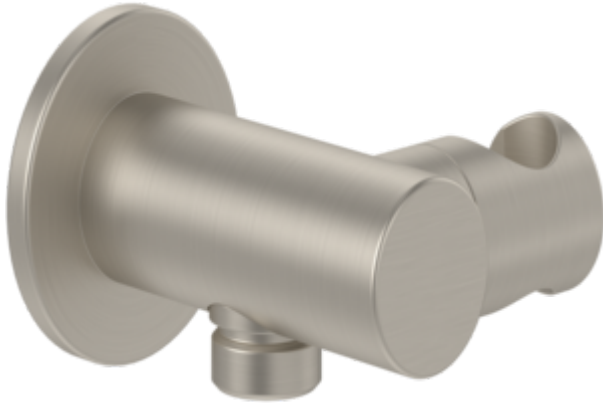

### PRODUCT INFORMATION

Article title	Villeroy & Boch Universal Showers Hand shower holder for wall-mounted Angular, Chrome
Article number	TVC00046300061
Assembly / Assembly type	wall-mounted
Scope of delivery	1 x installation instructions
Length in mm	87
Width in mm	68
Height in mm	45
Collection	Universal Showers
Weight in kg	0.25
Material	Brass
Surface	glossy
Colour name	Chrome
EAN number	4051202466039
Model number	TVC000463000
Material	Brass
Volume	0,676
Swivel aerator	No
Thermostat	No
Cool Tap	No

### PRODUCT INFORMATION

Article title	Villeroy & Boch Universal Showers Hand shower holder for wall-mounted Round, Matt Black
Article number	TVC000462000K5
Assembly / Assembly type	wall-mounted
Scope of delivery	1 x installation instructions
Length in mm	86
Width in mm	66
Height in mm	56
Collection	Universal Showers
Weight in kg	0.437
Material	Brass
Surface	matt
Colour name	Matt Black
EAN number	4062373709375
Model number	TVC000462000
Material	Brass
Volume	0,676
Swivel aerator	No
Thermostat	No
Cool Tap	No

### PRODUCT INFORMATION

Article title	Villeroy & Boch Universal Showers Hand shower holder for wall-mounted Round, Brushed Nickel Matt
Article number	TVC00046200064
Assembly / Assembly type	wall-mounted
Scope of delivery	1 x installation instructions
Length in mm	86
Width in mm	66
Height in mm	56
Collection	Universal Showers
Weight in kg	0.437
Material	Brass
Colour name	Brushed Nickel Matt
EAN number	4062373709139
Model number	TVC000462000
Material	Brass
Volume	0,676
Swivel aerator	No
Thermostat	No
Cool Tap	No