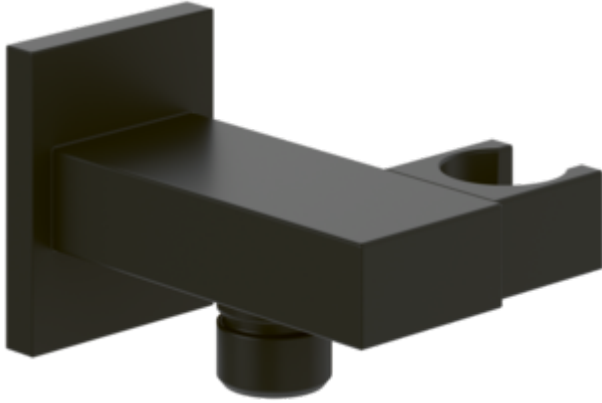

### PRODUCT INFORMATION

Article title	Villeroy & Boch Universal Showers Hand shower holder for wall-mounted Angular, Chrome
Article number	TVC00046300061
Assembly / Assembly type	wall-mounted
Scope of delivery	1 x installation instructions
Length in mm	87
Width in mm	68
Height in mm	45
Collection	Universal Showers
Weight in kg	0.25
Material	Brass
Surface	glossy
Colour name	Chrome
EAN number	4051202466039
Model number	TVC000463000
Material	Brass
Volume	0,676
Swivel aerator	No
Thermostat	No
Cool Tap	No

### COLOURS

Colour	Description	Article number	EAN
	Chrome	TVC00046300061	4051202466039

UNIVERSAL SHOWER ASSORTMENT UNIVERSAL SHOWERS

TECHNICAL DRAWINGS

TVC000463000

### PRODUCT INFORMATION

Article title	Villeroy & Boch Universal Showers Hand shower holder for wall-mounted Angular, Matt Black
Article number	TVC000463000K5
Assembly / Assembly type	wall-mounted
Scope of delivery	1 x installation instructions
Length in mm	87
Width in mm	68
Height in mm	45
Collection	Universal Showers
Weight in kg	0.25
Material	Brass
Surface	matt
Colour name	Matt Black
EAN number	4062373709382
Model number	TVC000463000
Material	Brass
Volume	0,676
Swivel aerator	No
Thermostat	No
Cool Tap	No

### PRODUCT INFORMATION

Article title	Villeroy & Boch Universal Showers Hand shower holder for wall-mounted Angular, Brushed Nickel Matt
Article number	TVC00046300064
Assembly / Assembly type	wall-mounted
Scope of delivery	1 x installation instructions
Length in mm	87
Width in mm	68
Height in mm	45
Collection	Universal Showers
Weight in kg	0.25
Material	Brass
Colour name	Brushed Nickel Matt
EAN number	4062373709146
Model number	TVC000463000
Material	Brass
Volume	0,676
Swivel aerator	No
Thermostat	No
Cool Tap	No