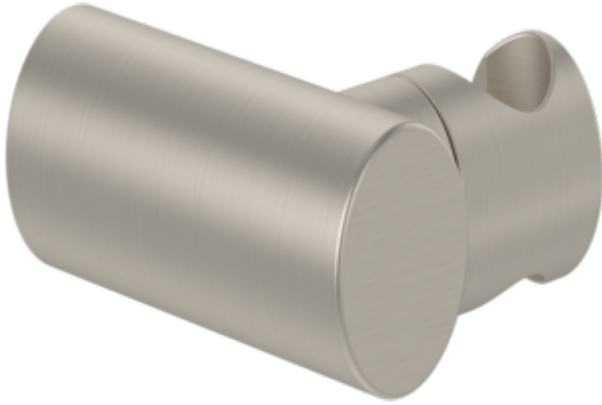

ACCESSORIES UNIVERSAL SHOWERS

PRODUCT INFORMATION

Article title	Villeroy & Boch Universal Showers Hand shower holder for wall-mounted Angular, Chrome
Article number	TVC00045900061
Assembly / Assembly type	wall-mounted
Scope of delivery	1 x installation instructions
Length in mm	80
Width in mm	44
Height in mm	35
Collection	Universal Showers
Weight in kg	0.306
Material	Brass
Surface	glossy
Colour name	Chrome
EAN number	4051202465988
Model number	TVC000459000
Material	Brass
Volume	0,676
Swivel aerator	No
Thermostat	No
Cool Tap	No

ACCESSORIES UNIVERSAL SHOWERS

PRODUCT INFORMATION

Article title	Villeroy & Boch Universal Showers Hand shower holder for wall-mounted Round, Matt Black
Article number	TVC000458000K5
Assembly / Assembly type	wall-mounted
Scope of delivery	1 x installation instructions
Length in mm	80
Width in mm	67
Height in mm	30
Collection	Universal Showers
Weight in kg	0.28
Material	Brass
Surface	matt
Colour name	Matt Black
EAN number	4062373709351
Model number	TVC000458000
Material	Brass
Volume	0,676
Swivel aerator	No
Thermostat	No
Cool Tap	No

ACCESSORIES UNIVERSAL SHOWERS

PRODUCT INFORMATION

Article title	Villeroy & Boch Universal Showers Hand shower holder for wall-mounted Round, Brushed Nickel Matt
Article number	TVC00045800064
Assembly / Assembly type	wall-mounted
Scope of delivery	1 x installation instructions
Length in mm	80
Width in mm	67
Height in mm	30
Collection	Universal Showers
Weight in kg	0.28
Material	Brass
Surface	glossy
Colour name	Brushed Nickel Matt
EAN number	4062373709115
Model number	TVC000458000
Material	Brass
Volume	0,676
Swivel aerator	No
Thermostat	No
Cool Tap	No