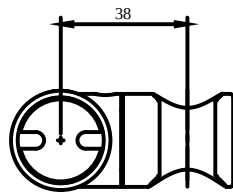

ACCESSORIES UNIVERSAL SHOWERS

TECHNICAL DRAWINGS

TVC000458000

Kollektionsname Modellnummer	 Villeroy 174
V01 / 30.06.2021