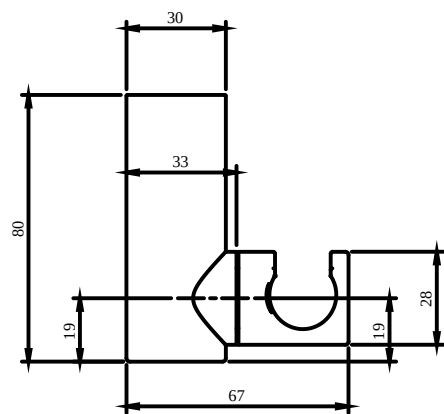

ACCESSORIES UNIVERSAL SHOWERS

TECHNICAL DRAWINGS

TVC000458000

Kollektionsname Modellnummer	 Villeroy 174
V01 / 30.06.2021