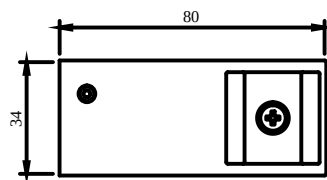

ACCESSORIES UNIVERSAL SHOWERS

TECHNICAL DRAWINGS

TVC000459000

Universal Showering TVC000459000	 Villeroy 174
V01 / 30.06.2021