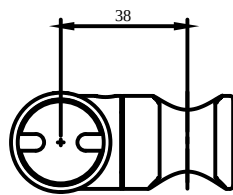

ACCESSORIES UNIVERSAL SHOWERS

TECHNICAL DRAWINGS

TVC000458000

Kollektionsname Modellnummer	 Villeroy 174
V01 / 30.06.2021