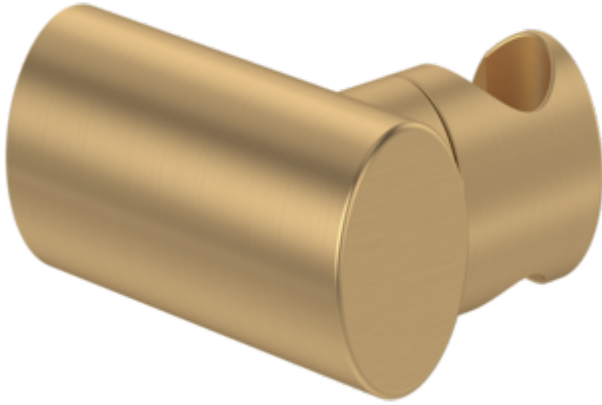

ACCESSORIES UNIVERSAL SHOWERS

PRODUCT INFORMATION

Article title	Villeroy & Boch Universal Showers Hand shower holder for wall-mounted Angular, Chrome
Article number	TVC00045900061
Assembly / Assembly type	wall-mounted
Scope of delivery	1 x installation instructions
Length in mm	80
Width in mm	44
Height in mm	35
Collection	Universal Showers
Weight in kg	0.306
Material	Brass
Surface	glossy
Colour name	Chrome
EAN number	4051202465988
Model number	TVC000459000
Material	Brass
Volume	0,676
Swivel aerator	No
Thermostat	No
Cool Tap	No

ACCESSORIES UNIVERSAL SHOWERS

PRODUCT INFORMATION

Article title	Villeroy & Boch Universal Showers Hand shower holder for wall-mounted Round, Brushed Nickel Matt
Article number	TVC00045800064
Assembly / Assembly type	wall-mounted
Scope of delivery	1 x installation instructions
Length in mm	80
Width in mm	67
Height in mm	30
Collection	Universal Showers
Weight in kg	0.28
Material	Brass
Surface	glossy
Colour name	Brushed Nickel Matt
EAN number	4062373709115
Model number	TVC000458000
Material	Brass
Volume	0,676
Swivel aerator	No
Thermostat	No
Cool Tap	No

COLOURS

Colour	Description	Article number	EAN
	Brushed Nickel Matt	TVC00045800064	4062373709115

ACCESSORIES UNIVERSAL SHOWERS

TECHNICAL DRAWINGS

TVC000458000

Kollektionsname Modellnummer	 Villeroy 174
V01 / 30.06.2021	

ACCESSORIES UNIVERSAL SHOWERS

PRODUCT INFORMATION

Article title	Villeroy & Boch Universal Showers Hand shower holder for wall-mounted Round, Brushed Gold
Article number	TVC00045800076
Assembly / Assembly type	wall-mounted
Scope of delivery	1 x installation instructions
Length in mm	80
Width in mm	67
Height in mm	30
Collection	Universal Showers
Weight in kg	0.28
Material	Brass
Surface	glossy
Colour name	Brushed Gold
EAN number	4062373709290
Model number	TVC000458000
Material	Brass
Volume	0,676
Swivel aerator	No
Thermostat	No
Cool Tap	No