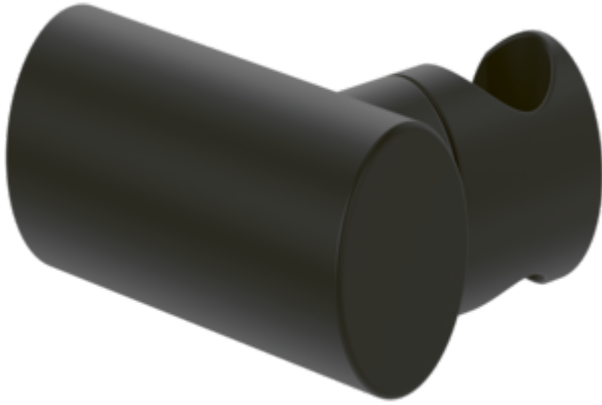

ACCESSORIES UNIVERSAL SHOWERS

PRODUCT INFORMATION

Article title	Villeroy & Boch Universal Showers Hand shower holder for wall-mounted Angular, Chrome
Article number	TVC00045900061
Assembly / Assembly type	wall-mounted
Scope of delivery	1 x installation instructions
Length in mm	80
Width in mm	44
Height in mm	35
Collection	Universal Showers
Weight in kg	0.306
Material	Brass
Surface	glossy
Colour name	Chrome
EAN number	4051202465988
Model number	TVC000459000
Material	Brass
Volume	0,676
Swivel aerator	No
Thermostat	No
Cool Tap	No

ACCESSORIES UNIVERSAL SHOWERS

PRODUCT INFORMATION

Article title	Villeroy & Boch Universal Showers Hand shower holder for wall-mounted Round, Chrome
Article number	TVC00045800061
Assembly / Assembly type	wall-mounted
Scope of delivery	1 x installation instructions
Length in mm	80
Width in mm	67
Height in mm	30
Collection	Universal Showers
Weight in kg	0.28
Material	Brass
Surface	glossy
Colour name	Chrome
EAN number	4051202465971
Model number	TVC000458000
Material	Brass
Volume	0,676
Swivel aerator	No
Thermostat	No
Cool Tap	No

COLOURS

Colour	Description	Article number	EAN
	Chrome	TVC00045800061	4051202465971

ACCESSORIES UNIVERSAL SHOWERS

TECHNICAL DRAWINGS

TVC000458000

Kollektionsname Modellnummer	 Villeroy 174
V01 / 30.06.2021	

ACCESSORIES UNIVERSAL SHOWERS

PRODUCT INFORMATION

Article title	Villeroy & Boch Universal Showers Hand shower holder for wall-mounted Round, Matt Black
Article number	TVC000458000K5
Assembly / Assembly type	wall-mounted
Scope of delivery	1 x installation instructions
Length in mm	80
Width in mm	67
Height in mm	30
Collection	Universal Showers
Weight in kg	0.28
Material	Brass
Surface	matt
Colour name	Matt Black
EAN number	4062373709351
Model number	TVC000458000
Material	Brass
Volume	0,676
Swivel aerator	No
Thermostat	No
Cool Tap	No