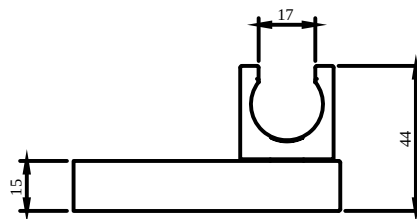

ACCESSORIES UNIVERSAL SHOWERS

TECHNICAL DRAWINGS

TVC000459000

Universal Showering TVC000459000	 Villeroy 174
V01 / 30.06.2021