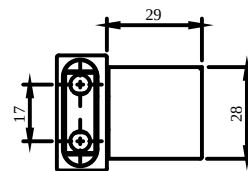

ACCESSORIES UNIVERSAL SHOWERS

TECHNICAL DRAWINGS

TVC000459000

Universal Showering TVC000459000	 Villeroy 174
V01 / 30.06.2021