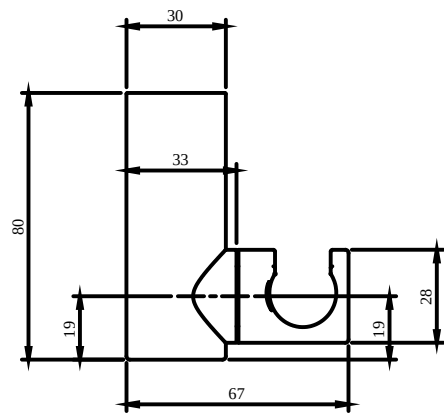

ACCESSORIES UNIVERSAL SHOWERS

TECHNICAL DRAWINGS

TVC000458000

Kollektionsname Modellnummer	 Villeroy 174
V01 / 30.06.2021