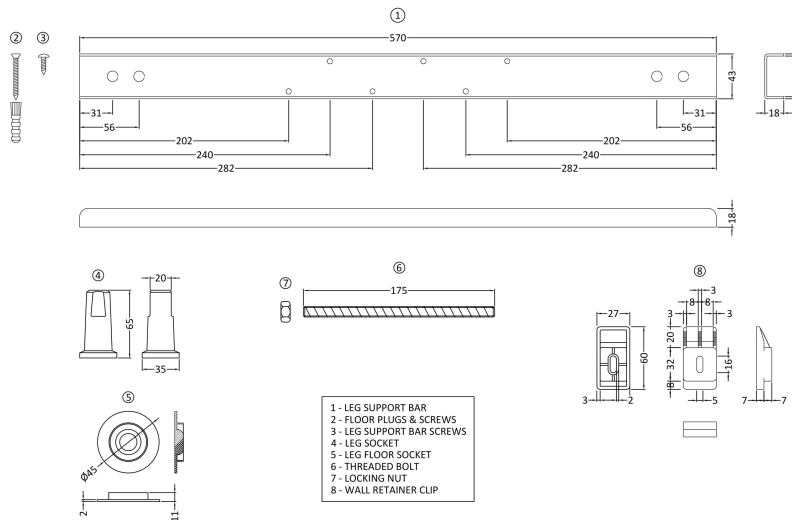

Packaging Dimensions

Length (mm):	1850
Width (mm):	820
Depth (mm):	440
Gross Weight (kg):	22

Packaging Data

Box Colour:	Brown Cardboard Sleeve
Box Qty:	1
Label Size:	100 x 50
Label Colour:	White Label
Label Qty:	2

Outer Box Dimensions (If Applicable)

Length (mm):	
Width (mm):	
Height (mm):	
Gross Weight (kg):	
Barcode:	5055369040681

Product Details

Country of Origin:	
Fitting Instruction:	Yes
Certification:	FSC: CE & UKCA: Yes
Material Colour Reference:	European White
Product Material:	Acrylic
Material Thickness:	4mm
Volume (Ltr):	
Displaced Capacity:	0L
Leg Set Included:	Legset Not Included
Waste Included:	Waste Not Included
Drilled/Undrilled:	Undrilled For Taps
Includes Grips:	No Grips Supplied
Embossed:	No
No of Tapholes:	None
Anti-Slip:	No

Sales Code: NBL001

Description: Leg Set

Product Dimensions

Length (mm):	570
Width (mm):	
Depth (mm):	
Nett Weight (kg):	1.9

Packaging Dimensions

Length (mm):	600
Width (mm):	60
Depth (mm):	60
Gross Weight (kg):	1.9

Packaging Data

Box Colour:	Brown Cardboard Box
Box Qty:	1
Label Size:	50 x 38
Label Colour:	White Label
Label Qty:	1

Outer Box Dimensions (If Applicable)

Length (mm):	
Width (mm):	
Height (mm):	
Gross Weight (kg):	
Barcode:	5055275833612