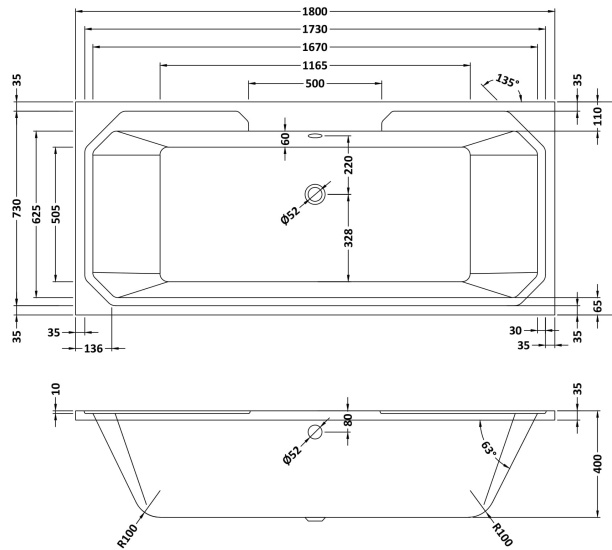

Sales Code: NLB114

Description: Art Deco Bath (1800X800)

Packaging Details

Barcode: 5055369040681

Sales Code: NLB114NL

Description: Art Deco Bath NI (1800X800)

Product Dimensions

Length (mm):	1800
Width (mm):	800
Depth (mm):	400
Nett Weight (kg):	22

Packaging Dimensions

Length (mm):	1850
Width (mm):	820
Depth (mm):	440
Gross Weight (kg):	22

Packaging Data

Box Colour:	Brown Cardboard Sleeve
Box Qty:	1
Label Size:	100 x 50
Label Colour:	White Label
Label Qty:	2

Outer Box Dimensions (If Applicable)

Length (mm):	
Width (mm):	
Height (mm):	
Gross Weight (kg):	
Barcode:	5055369040681

Product Details

Country of Origin:	
Fitting Instruction:	Yes
Certification:	FSC: CE & UKCA: Yes
Material Colour Reference:	European White
Product Material:	Acrylic
Material Thickness:	4mm
Volume (Ltr):	
Displaced Capacity:	0L
Leg Set Included:	Legset Not Included
Waste Included:	Waste Not Included
Drilled/Undrilled:	Undrilled For Taps
Includes Grips:	No Grips Supplied
Embossed:	No
No of Tapholes:	None
Anti-Slip:	No

Sales Code: NBL001

Description: Leg Set

Product Dimensions

Length (mm):	570
Width (mm):	
Depth (mm):	
Nett Weight (kg):	1.9

Packaging Dimensions

Length (mm):	600
Width (mm):	60
Depth (mm):	60
Gross Weight (kg):	1.9