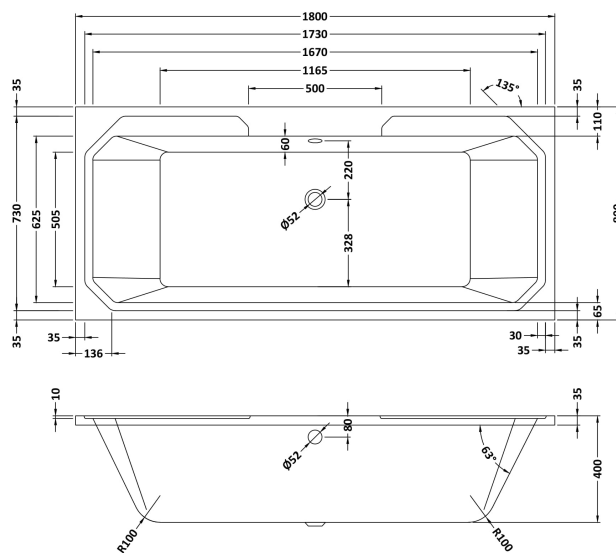

Sales Code: NLB114

Description: Art Deco Bath (1800X800)

Packaging Details

Barcode: 5055369040681

Sales Code: NLB114NL

Description: Art Deco Bath NI (1800X800)

Product Dimensions

Length (mm):	1800
Width (mm):	800
Depth (mm):	400
Nett Weight (kg):	22

Packaging Dimensions

Length (mm):	1850
Width (mm):	820
Depth (mm):	440
Gross Weight (kg):	22

Packaging Data

Box Colour:	Brown Cardboard Sleeve
Box Qty:	1
Label Size:	100 x 50
Label Colour:	White Label
Label Qty:	2

Outer Box Dimensions (If Applicable)

Length (mm):	
Width (mm):	
Height (mm):	
Gross Weight (kg):	
Barcode:	5055369040681

Product Details

Country of Origin:	
Fitting Instruction:	Yes
Certification:	FSC: CE & UKCA: Yes
Material Colour Reference:	European White
Product Material:	Acrylic
Material Thickness:	4mm
Volume (Ltr):	
Displaced Capacity:	0L
Leg Set Included:	Legset Not Included
Waste Included:	Waste Not Included
Drilled/Undrilled:	Undrilled For Taps
Includes Grips:	No Grips Supplied
Embossed:	No
No of Tapholes:	None
Anti-Slip:	No

Sales Code: NBL001

Description: Leg Set

Product Dimensions

Length (mm):	570
Width (mm):	
Depth (mm):	
Nett Weight (kg):	1.9

Packaging Dimensions

Length (mm):	600
Width (mm):	60
Depth (mm):	60
Gross Weight (kg):	1.9