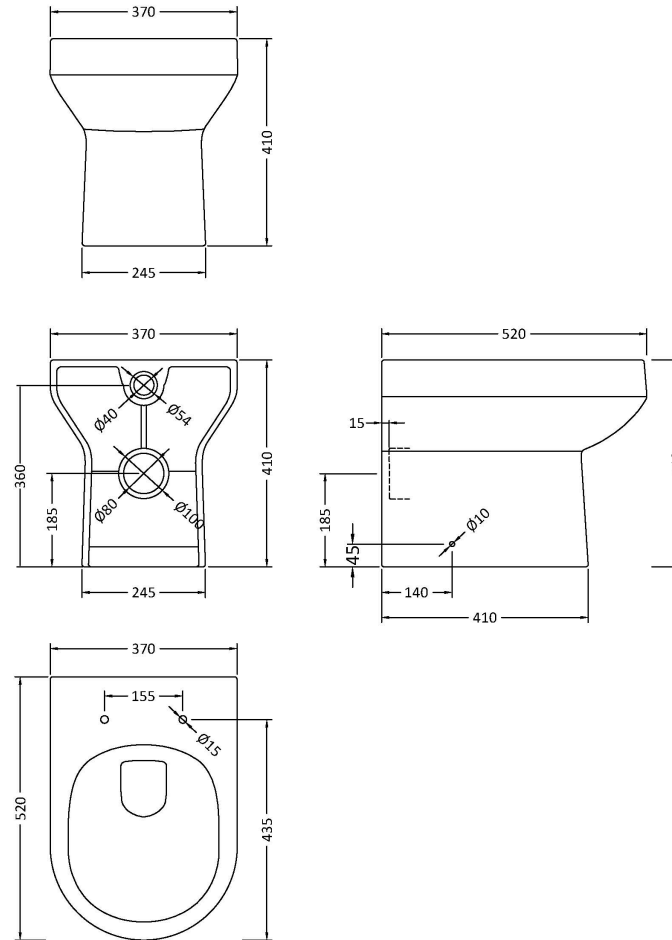

Sales Code: Chm005

Description: Harmony Btw Pan And Seat

Packaging Details

Barcode: 5055275895771

Sales Code: NCH606

Description: Harmony Btw Pan

Product Dimensions

Height (mm):	0
Width (mm):	0
Depth (mm):	0
Nett Weight (kg):	24.5

Packaging Dimensions

Height (mm):	430
Width (mm):	415
Depth (mm):	570
Gross Weight (kg):	25

Packaging Data

Box Colour:	Brown Cardboard Box - Printed	
Box Qty:	0	
Label Size:	0 x 0	
Label Colour:	White Label	
Label Qty:	0	

Outer Box Dimensions (If Applicable)

Height (mm):	
Width (mm):	
Depth (mm):	
Gross Weight (kg):	
Barcode:	5055369030897

Product Details

Country of Origin:	China	
Fitting Instruction:	No	
Certification: CE & UKCA:	No	WRAS: N/A WRAS No: N/A
Product Material:	Vitreous China	
Fixing Supplied:	No	

Sales Code: NTS007

Description: Luxury D Shape Seat, Sc, Qr, Top Fix

Product Dimensions

Length (mm):	450
Width (mm):	370
Height (mm):	54
Nett Weight (kg):	1.72

Packaging Dimensions

Length (mm):	465
Width (mm):	380
Height (mm):	60
Gross Weight (kg):	2.77