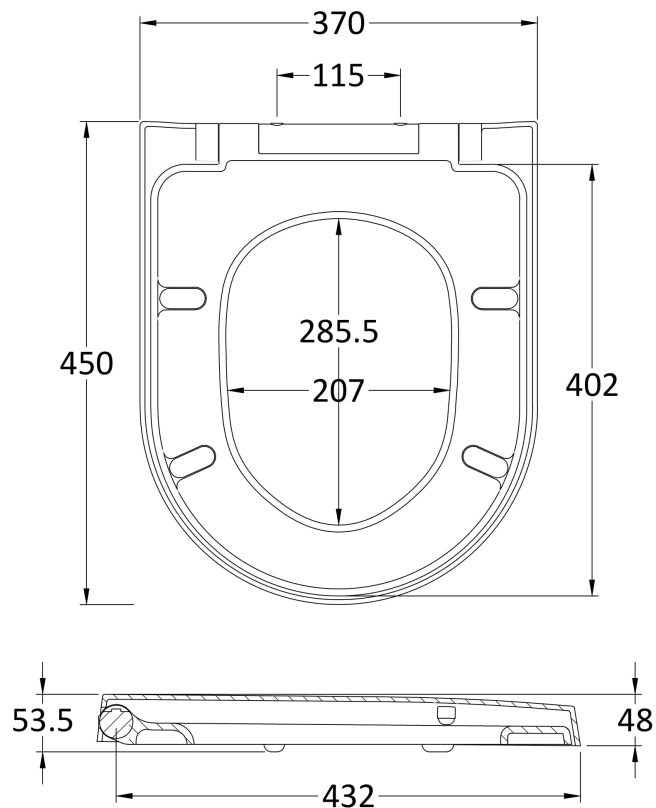

Packaging Dimensions

Height (mm):	430
Width (mm):	415
Depth (mm):	570
Gross Weight (kg):	25

Packaging Data

Box Colour:	Brown Cardboard Box - Printed	
Box Qty:	0	
Label Size:	0 x 0	
Label Colour:	White Label	
Label Qty:	0	

Outer Box Dimensions (If Applicable)

Height (mm):	
Width (mm):	
Depth (mm):	
Gross Weight (kg):	
Barcode:	5055369030897

Product Details

Country of Origin:	China	
Fitting Instruction:	No	
Certification: CE & UKCA:	No	WRAS: N/A WRAS No: N/A
Product Material:	Vitreous China	
Fixing Supplied:	No	

Basins: Tap Hole: No Tapholes Chain Stay Hole: Not Applicable
Template: Not Applicable Waste Type Req: Not Applicable
Overflow Inc: Not Applicable Overflow Cover: Not Applicable
Inner Bowl Depth (mm): N/A

Sales Code: NTS007

Description: Luxury D Shape Seat, Sc, Qr, Top Fix

Product Dimensions

Length (mm):	450
Width (mm):	370
Height (mm):	54
Nett Weight (kg):	1.72

Packaging Dimensions

Length (mm):	465
Width (mm):	380
Height (mm):	60
Gross Weight (kg):	2.77