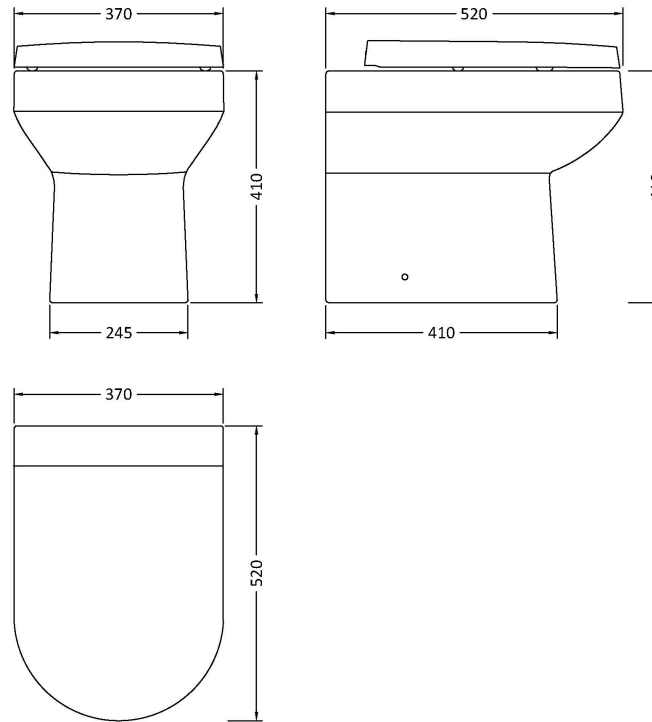

Sales Code: Chm005

Description: Harmony Btw Pan And Seat

Packaging Details

Barcode: 5055275895771

Sales Code: NCH606

Description: Harmony Btw Pan

Product Dimensions

Height (mm):	0
Width (mm):	0
Depth (mm):	0
Nett Weight (kg):	24.5

Packaging Dimensions

Height (mm):	430
Width (mm):	415
Depth (mm):	570
Gross Weight (kg):	25

Packaging Data

Box Colour:	Brown Cardboard Box - Printed	
Box Qty:	0	
Label Size:	0 x 0	
Label Colour:	White Label	
Label Qty:	0	

Outer Box Dimensions (If Applicable)

Height (mm):	
Width (mm):	
Depth (mm):	
Gross Weight (kg):	
Barcode:	5055369030897

Product Details

Country of Origin:	China	
Fitting Instruction:	No	
Certification: CE & UKCA:	No	WRAS: N/A WRAS No: N/A
Product Material:	Vitreous China	
Fixing Supplied:	No	

Sales Code: NTS007

Description: Luxury D Shape Seat, Sc, Qr, Top Fix

Product Dimensions

Length (mm):	450
Width (mm):	370
Height (mm):	54
Nett Weight (kg):	1.72

Packaging Dimensions

Length (mm):	465
Width (mm):	380
Height (mm):	60
Gross Weight (kg):	2.77