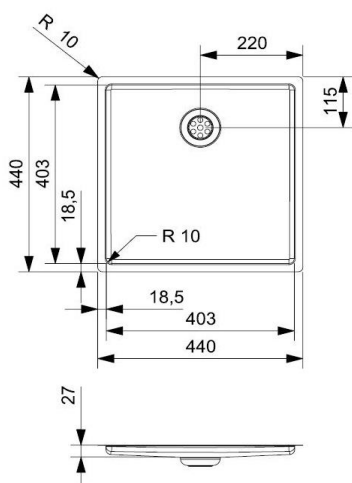

Technical Specification Sheet

NEW YORK 40X40 BP

(R36020)

New York Style Sink Base

Specification

Material	Stainless Steel
Finish	Matt Inox
Colour	N/A
Gauge (mm)	0.9
Welded/Pressed	Pressed
No. of bowls	N/A
Fitting Method	Undermount integration with worktop
Handing Options	N/A
Cabinet Size (mm)	500
Overall Length (mm)	440
Overall Width (mm)	440
Main Bowl Length (mm)	403
Main Bowl Width (mm)	403
Main Bowl Depth (mm)	27
Second Bowl Length (mm)	N/A
Second Bowl Width (mm)	N/A
Second Bowl Depth (mm)	N/A
Tap Hole Size (mm)	N/A
Waste Kit Included (Yes/No)	Yes
Clips & Seals Included (Yes/No)	Yes
Waste Size (mm)	90
Waste Kit Code	
Clips & Seals Code	
Overflow Location	N/A
Cut Out Length (mm)	N/A
Cut Out Width (mm)	N/A
Product Weight (kg)	1.5
Packed Weight (kg)	
Packed Dimensions (mm)	483 x 483 x 100
EAN number	8712465036020