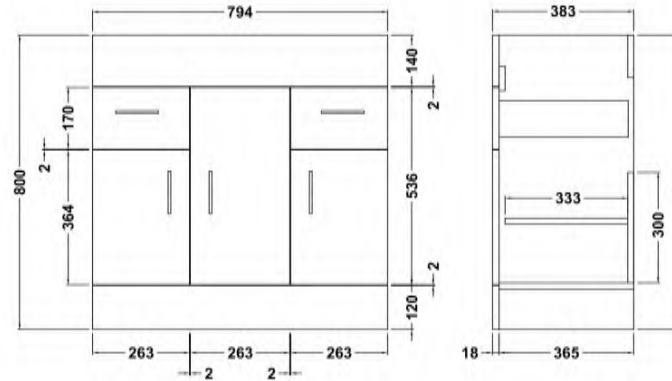

### Product Dimensions

Height (mm):	800
Width (mm):	794
Depth (mm):	383
Nett Weight (kg):	37.8

### Packaging Dimensions

Height (mm):	410
Width (mm):	820
Depth (mm):	835
Gross Weight (kg):	37.8

### Product Dimensions

Height (mm):	170
Width (mm):	800
Depth (mm):	390
Nett Weight (kg):	16.9

### Packaging Dimensions

Height (mm):	400
Width (mm):	820
Depth (mm):	200
Gross Weight (kg):	16.9