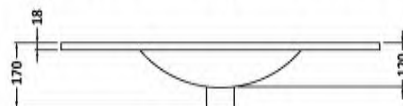

Sales Code: NVM005

Description: Minimalist Basin 800mm

Product Dimensions

Height (mm):	170
Width (mm):	800
Depth (mm):	390
Nett Weight (kg):	16.9

Packaging Dimensions

Height (mm):	400
Width (mm):	820
Depth (mm):	200
Gross Weight (kg):	16.9

Packaging Data

Box Colour:	Brown Cardboard Box - Printed
Box Qty:	1
Label Size:	100 x 50
Label Colour:	White Label
Label Qty:	2

Outer Box Dimensions (If Applicable)

Height (mm):	
Width (mm):	
Depth (mm):	
Gross Weight (kg):	
Barcode:	5055146194675

Product Details

Country of Origin:	China
Fitting Instruction:	No
Certification:	CE: No WRAS: N/A WRAS No: N/A
Product Material:	Vitreous China
Fixing Supplied:	No

Pans/Bidets: Trap Style: Not Applicable Includes Seat: Not Applicable

Seats: Seat Type: Not Applicable Material: Not Applicable
Function: Not Applicable Hinge Type: Not Applicable
Hinge Material: Not Applicable

Cisterns: Operating Type: Not Applicable Fittings: Not Applicable
Lever Type: Not Applicable

Basins: Tap Hole: One Taphole Chain Stay Hole: No
Template: Not Required Waste Type Req: Slotted
Overflow Inc: Yes Overflow Cover: Yes
Inner Bowl Depth (mm): 125mm