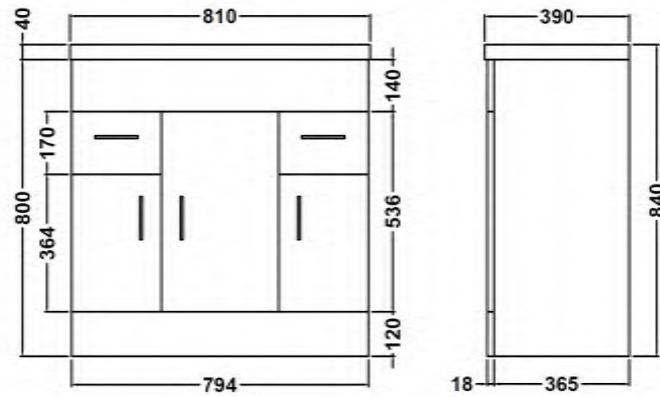

Sales Code: VTMW800

Description: White Minimalist 800mm Basin Unit

Packaging Details

Barcode: 5055146195016