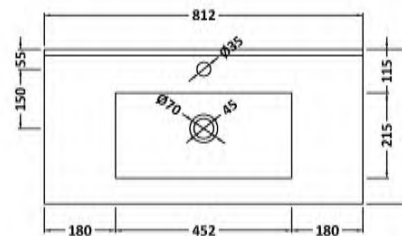

### Product Dimensions

Height (mm):	800
Width (mm):	794
Depth (mm):	383
Nett Weight (kg):	37.8

### Packaging Dimensions

Height (mm):	410
Width (mm):	820
Depth (mm):	835
Gross Weight (kg):	37.8

### Outer Box Dimensions (If Applicable)

Height (mm):	
Width (mm):	
Depth (mm):	
Gross Weight (kg):	
Barcode:	5055146194781

### Product Dimensions

Height (mm):	170
Width (mm):	800
Depth (mm):	390
Nett Weight (kg):	16.9