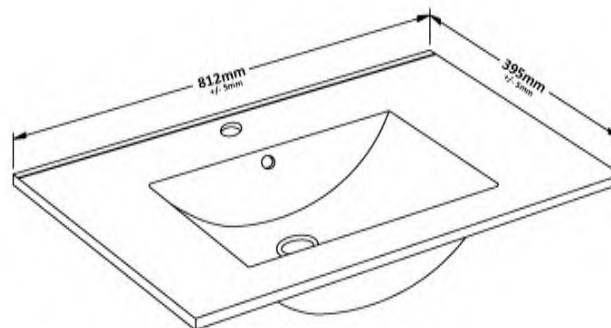

### Product Dimensions

Height (mm):	800
Width (mm):	794
Depth (mm):	383
Nett Weight (kg):	37.8

### Packaging Dimensions

Height (mm):	410
Width (mm):	820
Depth (mm):	835
Gross Weight (kg):	37.8

### Outer Box Dimensions (If Applicable)

Height (mm):	
Width (mm):	
Depth (mm):	
Gross Weight (kg):	
Barcode:	5055146194781

### Product Dimensions

Height (mm):	170
Width (mm):	800
Depth (mm):	390
Nett Weight (kg):	16.9