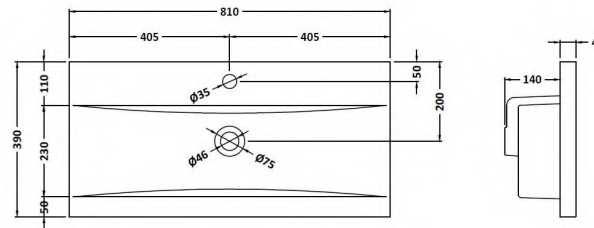

### Outer Box Dimensions (If Applicable)

Height (mm):	
Width (mm):	
Depth (mm):	
Gross Weight (kg):	
Barcode:	5055146194781

### Product Dimensions

Height (mm):	170
Width (mm):	800
Depth (mm):	390
Nett Weight (kg):	16.9

### Outer Box Dimensions (If Applicable)

Height (mm):	
Width (mm):	
Depth (mm):	
Gross Weight (kg):	
Barcode:	5055146194675

**Product Dimensions**

Height (mm):	180
Width (mm):	810
Depth (mm):	390
Nett Weight (kg):	15

**Packaging Dimensions**

Height (mm):	210
Width (mm):	410
Depth (mm):	830
Gross Weight (kg):	15

**Packaging Data**