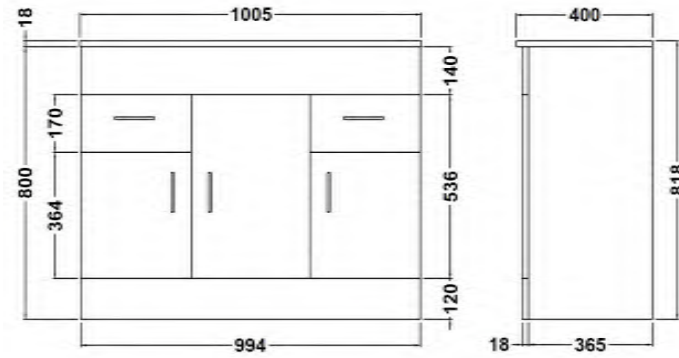

Sales Code: VTMW1000

Description: White Minimalist 1000mm Basin Unit

Packaging Details

Barcode: 5055146195023

Sales Code: NVM107

Description: 1000X400mm Turin Cabinet

Product Dimensions

Height (mm):	800
Width (mm):	1000
Depth (mm):	385
Nett Weight (kg):	43

Packaging Dimensions

Height (mm):	410
Width (mm):	1020
Depth (mm):	835
Gross Weight (kg):	43

Packaging Data

Box Colour:	Brown Cardboard Box - Printed
Box Qty:	1
Label Size:	100 x 50
Label Colour:	Not Applicable
Label Qty:	0

Outer Box Dimensions (If Applicable)

Height (mm):	
Width (mm):	
Depth (mm):	
Gross Weight (kg):	
Barcode:	5055146194798

Product Details

Country of Origin:	China
Fitting Instruction:	No
CE Certification:	N/A
FSC Certified Materials:	Yes
Colour:	Gloss White
Construction Method:	Cam & Wood Dowel
Construction Type:	Rigid
Cabinet Finish:	MFC Painted Gloss
Fascia Finish:	MFC Painted Gloss
Cabinet Thickness (mm):	16
Fascia Thickness (mm):	18
Drawer Included:	Yes
Drawer Type:	16mm MFC Soft Close
No of Shelves:	3
Hinge Type:	95 Degree Clip-On Soft Close
Hinge Included:	Yes
Adjustable Legs:	No
Fixings Included:	No
Handle Style:	Modern
Waste Shroud:	No
Handle Included:	Yes
Handle Type:	D-Shape

Sales Code: NVM007

Description: Minimalist Basin 1000mm

Product Dimensions

Height (mm):	190
Width (mm):	1000
Depth (mm):	390
Nett Weight (kg):	17.9

Packaging Dimensions

Height (mm):	400
Width (mm):	1020
Depth (mm):	200
Gross Weight (kg):	17.9