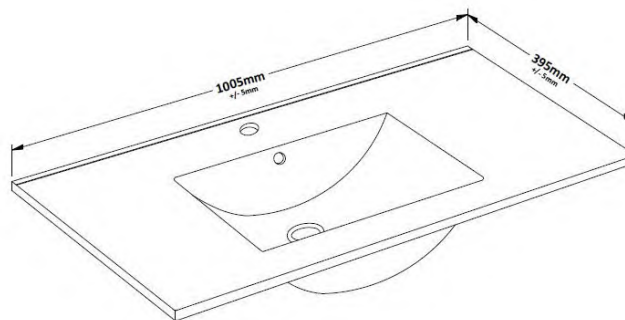

Packaging Dimensions

Height (mm):	410
Width (mm):	1020
Depth (mm):	835
Gross Weight (kg):	43

Packaging Data

Box Colour:	Brown Cardboard Box - Printed
Box Qty:	1
Label Size:	100 x 50
Label Colour:	Not Applicable
Label Qty:	0

Outer Box Dimensions (If Applicable)

Height (mm):	
Width (mm):	
Depth (mm):	
Gross Weight (kg):	
Barcode:	5055146194798

Product Details

Country of Origin:	China
Fitting Instruction:	No
CE Certification:	N/A
FSC Certified Materials:	Yes
Colour:	Gloss White
Construction Method:	Cam & Wood Dowel
Construction Type:	Rigid
Cabinet Finish:	MFC Painted Gloss
Fascia Finish:	MFC Painted Gloss
Cabinet Thickness (mm):	16
Fascia Thickness (mm):	18
Drawer Included:	Yes
Drawer Type:	16mm MFC Soft Close
No of Shelves:	3
Hinge Type:	95 Degree Clip-On Soft Close
Hinge Included:	Yes
Adjustable Legs:	No
Fixings Included:	No
Handle Style:	Modern
Waste Shroud:	No
Handle Included:	Yes
Handle Type:	D-Shape

Sales Code: NVM007

Description: Minimalist Basin 1000mm

Product Dimensions

Height (mm):	190
Width (mm):	1000
Depth (mm):	390
Nett Weight (kg):	17.9

Packaging Dimensions

Height (mm):	400
Width (mm):	1020
Depth (mm):	200
Gross Weight (kg):	17.9

Packaging Data

Box Colour:	Brown Cardboard Box - Printed
Box Qty:	1
Label Size:	100 x 50
Label Colour:	White Label
Label Qty:	2

Outer Box Dimensions (If Applicable)

Height (mm):	
Width (mm):	
Depth (mm):	
Gross Weight (kg):	
Barcode:	5055146194682