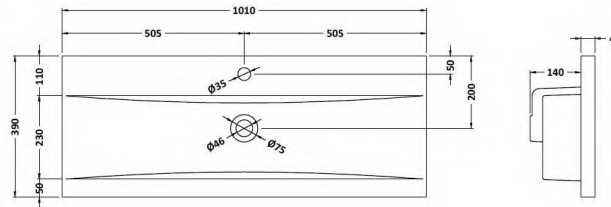

Sales Code: NVM017

Description: 1000 Mid Edged Basin 1 Th

Product Dimensions

Height (mm):	180
Width (mm):	1010
Depth (mm):	390
Nett Weight (kg):	20.6

Packaging Dimensions

Height (mm):	210
Width (mm):	410
Depth (mm):	1030
Gross Weight (kg):	20.6

Packaging Data

Box Colour:	Brown Cardboard Box - Printed
Box Qty:	1
Label Size:	100 x 50
Label Colour:	White Label
Label Qty:	2

Outer Box Dimensions (If Applicable)

Height (mm):	
Width (mm):	
Depth (mm):	
Gross Weight (kg):	
Barcode:	5055369043439

Product Details

Country of Origin:	China
Fitting Instruction:	No
Certification:	CE: No WRAS: N/A WRAS No: N/A
Product Material:	Vitreous China
Fixing Supplied:	No

Pans/Bidets: Trap Style: Not Applicable Includes Seat: Not Applicable

Seats: Seat Type: Not Applicable Material: Not Applicable
Function: Not Applicable Hinge Type: Not Applicable
Hinge Material: Not Applicable

Cisterns: Operating Type: Not Applicable Fittings: Not Applicable
Lever Type: Not Applicable

Basins: Tap Hole: One Taphole Chain Stay Hole: No
Template: Not Required Waste Type Req: Slotted
Overflow Inc: Yes Overflow Cover: Yes
Inner Bowl Depth (mm): 135mm