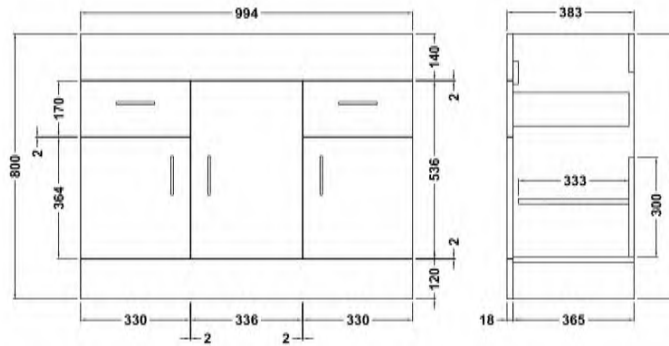

Sales Code: VTMW1000

Description: White Minimalist 1000mm Basin Unit

Packaging Details

Barcode: 5055146195023

Sales Code: NVM107

Description: 1000X400mm Turin Cabinet

Product Dimensions

Height (mm):	800
Width (mm):	1000
Depth (mm):	385
Nett Weight (kg):	43

Packaging Dimensions

Height (mm):	410
Width (mm):	1020
Depth (mm):	835
Gross Weight (kg):	43

Packaging Data

Box Colour:	Brown Cardboard Box - Printed
Box Qty:	1
Label Size:	100 x 50
Label Colour:	Not Applicable
Label Qty:	0

Sales Code: NVM007

Description: Minimalist Basin 1000mm

Product Dimensions

Height (mm):	190
Width (mm):	1000
Depth (mm):	390
Nett Weight (kg):	17.9

Packaging Dimensions

Height (mm):	400
Width (mm):	1020
Depth (mm):	200
Gross Weight (kg):	17.9

Packaging Data

Box Colour:	Brown Cardboard Box - Printed
Box Qty:	1
Label Size:	100 x 50
Label Colour:	White Label
Label Qty:	2

Outer Box Dimensions (If Applicable)

Height (mm):	
Width (mm):	
Depth (mm):	
Gross Weight (kg):	
Barcode:	5055146194682