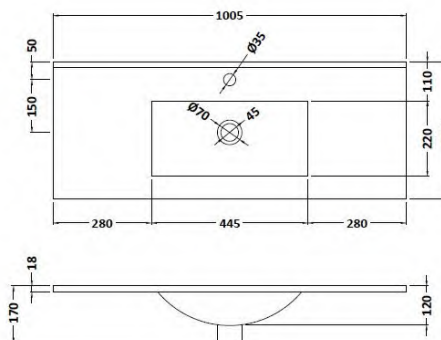

Packaging Dimensions

Height (mm):	410
Width (mm):	1020
Depth (mm):	835
Gross Weight (kg):	43

Packaging Data

Box Colour:	Brown Cardboard Box - Printed
Box Qty:	1
Label Size:	100 x 50
Label Colour:	Not Applicable
Label Qty:	0

Outer Box Dimensions (If Applicable)

Height (mm):	
Width (mm):	
Depth (mm):	
Gross Weight (kg):	
Barcode:	5055146194798

Product Details

Country of Origin:	China
Fitting Instruction:	No
CE Certification:	N/A
FSC Certified Materials:	Yes
Colour:	Gloss White
Construction Method:	Cam & Wood Dowel
Construction Type:	Rigid
Cabinet Finish:	MFC Painted Gloss
Fascia Finish:	MFC Painted Gloss
Cabinet Thickness (mm):	16
Fascia Thickness (mm):	18
Drawer Included:	Yes
Drawer Type:	16mm MFC Soft Close
No of Shelves:	3
Hinge Type:	95 Degree Clip-On Soft Close
Hinge Included:	Yes
Adjustable Legs:	No
Fixings Included:	No
Handle Style:	Modern
Waste Shroud:	No
Handle Included:	Yes
Handle Type:	D-Shape

Sales Code: NVM007

Description: Minimalist Basin 1000mm

Product Dimensions

Height (mm):	190
Width (mm):	1000
Depth (mm):	390
Nett Weight (kg):	17.9

Packaging Dimensions

Height (mm):	400
Width (mm):	1020
Depth (mm):	200
Gross Weight (kg):	17.9

Packaging Data

Box Colour:	Brown Cardboard Box - Printed
Box Qty:	1
Label Size:	100 x 50
Label Colour:	White Label
Label Qty:	2

Outer Box Dimensions (If Applicable)

Height (mm):	
Width (mm):	
Depth (mm):	
Gross Weight (kg):	
Barcode:	5055146194682