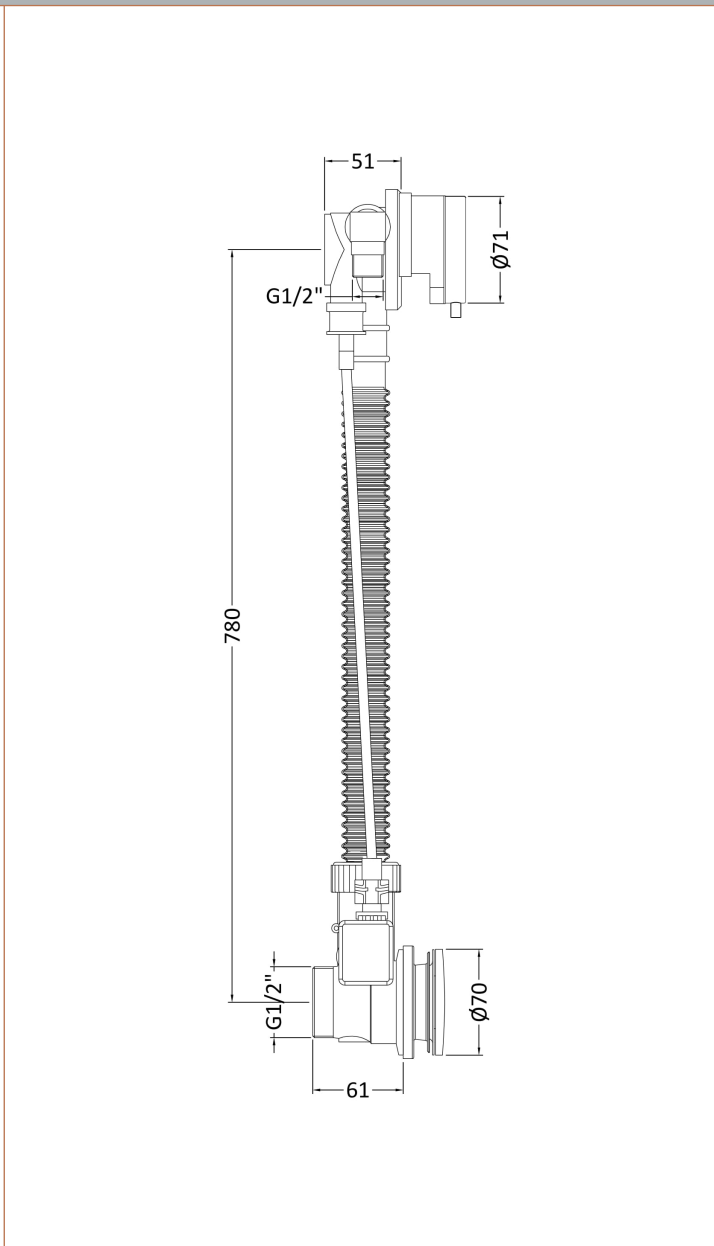

Sales Code: E358

Description: Freeflow Bath Filler Puw & Overflow

Product Dimensions

Length (mm):	
Width (mm):	70
Height (mm):	115
Depth (mm):	70
Nett Weight (kg):	1

Packaging Dimensions

Height (mm):	420
Width (mm):	155
Depth (mm):	120
Gross Weight (kg):	1.14

Packaging Data

Box Colour:	White Cardboard Box
Box Qty:	1
Label Size:	100 x 50
Label Colour:	White Label
Label Qty:	2

Outer Box Dimensions (If Applicable)

Height (mm):	
Width (mm):	
Length (mm):	
Depth (mm):	
Gross Weight (kg):	23
Barcode:	5055146127888

Product Details

Country of Origin:	China
Fitting Instruction:	No
CE & UKCA:	N/A
Product Material:	Brass
Heating Element Wattage:	Not Applicable
Colour/Finish:	Chrome
Product Diameter:	71mm
Connection Size:	1/2"