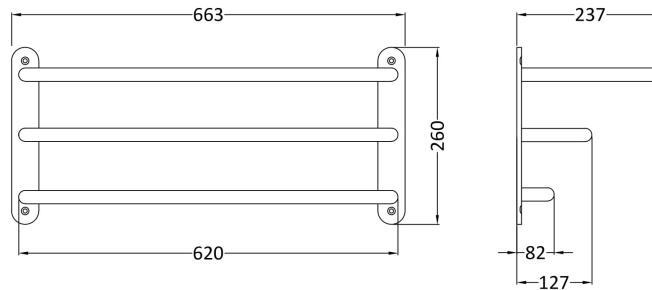

### Product Dimensions

Length (mm):	
Width (mm):	612
Height (mm):	260
Depth (mm):	247
Nett Weight (kg):	2.46

### Packaging Dimensions

Height (mm):	269
Width (mm):	58
Depth (mm):	625
Gross Weight (kg):	2.46

### Packaging Data

Box Colour:	White Cardboard Box
Box Qty:	1
Label Size:	100 x 50
Label Colour:	White Label
Label Qty:	2

### Outer Box Dimensions (If Applicable)

Height (mm):	
Width (mm):	
Length (mm):	
Depth (mm):	
Gross Weight (kg):	20
Barcode:	5055146104704