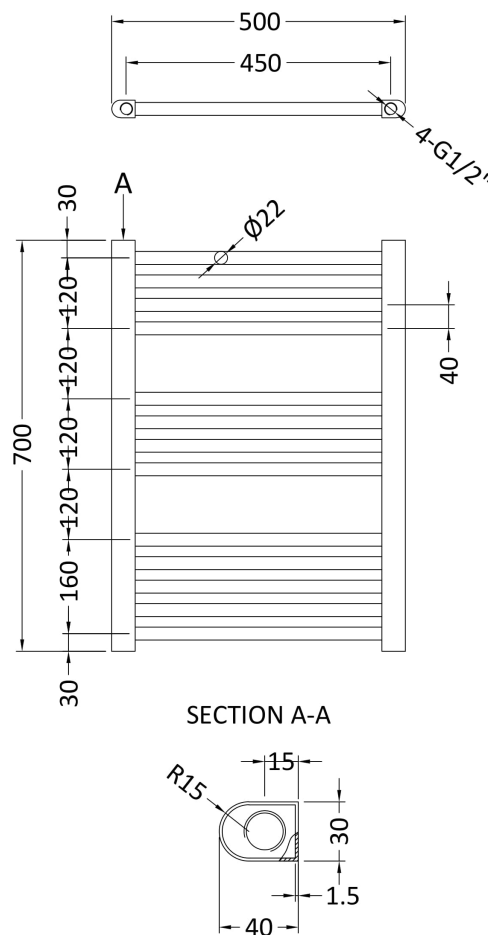

### Product Dimensions

Height (mm):	700
Width (mm):	500
Depth (mm):	30
Length (mm):	
Nett Weight (kg):	5

### Packaging Dimensions

Height (mm):	50
Width (mm):	520
Length (mm):	730
Gross Weight (kg):	6

### Outer Box Dimensions (If Applicable)

Height (mm):	
Width (mm):	
Length (mm):	
Gross Weight (kg):	
Barcode:	5055369044108