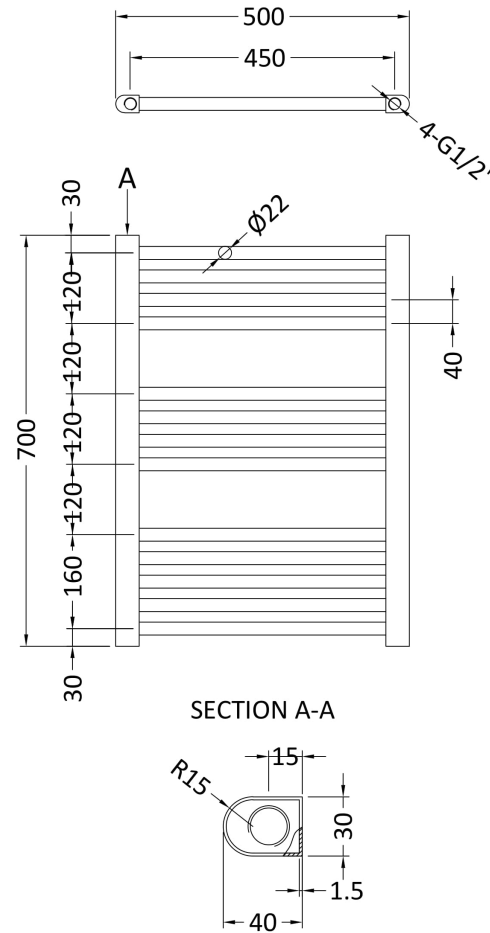

### Product Dimensions

Height (mm):	700
Width (mm):	500
Depth (mm):	30
Length (mm):	
Nett Weight (kg):	5

### Packaging Dimensions

Height (mm):	50
Width (mm):	520
Length (mm):	730
Gross Weight (kg):	6

### Outer Box Dimensions (If Applicable)

Height (mm):	
Width (mm):	
Length (mm):	
Gross Weight (kg):	
Barcode:	5055369044108