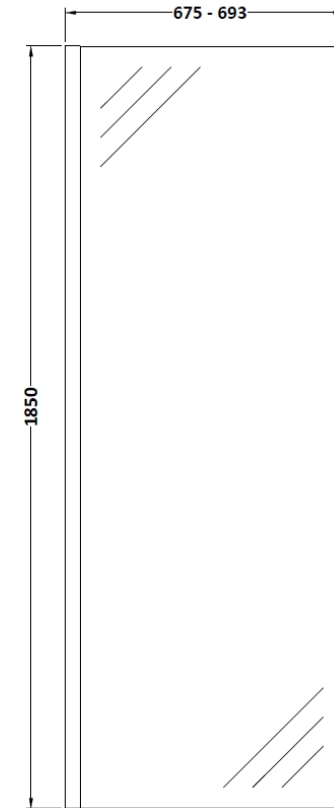

Sales Code: WRSC070

Description: Wetroom Screen 700 X 1850 X 8mm

Product Dimensions

Height (mm):	1850
Width (mm):	700
Depth (mm):	14
Nett Weight (kg):	29.5

Packaging Dimensions

Height (mm):	65
Width (mm):	750
Length (mm):	1920
Gross Weight (kg):	29.5

Packaging Data

Box Colour:	Brown Cardboard Box - Printed
Box Qty:	1
Label Size:	100 x 50
Label Colour:	Not Applicable
Label Qty:	0

Outer Box Dimensions (If Applicable)

Height (mm):	
Width (mm):	
Depth (mm):	
Length (mm):	
Gross Weight (kg):	
Barcode:	5055275819005

Product Details

Country of Origin:	China
Fitting Instruction:	No
CE & UKCA:	Yes
Profile Material:	Aluminium
Profile Finish:	Polished Chrome
Adjustments (mm):	675mm - 693mm
Entry Width (mm):	N/A
Swing In Dim (mm):	N/A
Swing Out Dim (mm):	N/A
Radius (mm):	Not Applicable
Glass Thickness (mm):	8
Easy Fit:	No
Easy Clean:	No
Handle Style:	Not Applicable
Handle Material:	Not Applicable
Enclosure Design:	Frameless
Wheel Type:	Not Applicable
Support Bar Included:	Support Bar Included
Extras:	None