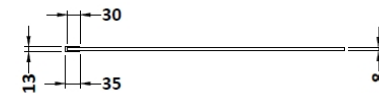

Sales Code: WRSC070

Description: Wetroom Screen 700 X 1850 X 8mm

Product Dimensions

Height (mm):	1850
Width (mm):	700
Depth (mm):	14
Nett Weight (kg):	29.5

Packaging Dimensions

Height (mm):	65
Width (mm):	750
Length (mm):	1920
Gross Weight (kg):	29.5

Packaging Data

Box Colour:	Brown Cardboard Box - Printed
Box Qty:	1
Label Size:	100 x 50
Label Colour:	Not Applicable
Label Qty:	0

Outer Box Dimensions (If Applicable)

Height (mm):	
Width (mm):	
Depth (mm):	
Length (mm):	
Gross Weight (kg):	
Barcode:	5055275819005

Product Details

Country of Origin:	China
Fitting Instruction:	No
CE & UKCA:	Yes
Profile Material:	Aluminium
Profile Finish:	Polished Chrome
Adjustments (mm):	675mm - 693mm
Entry Width (mm):	N/A
Swing In Dim (mm):	N/A
Swing Out Dim (mm):	N/A
Radius (mm):	Not Applicable
Glass Thickness (mm):	8
Easy Fit:	No
Easy Clean:	No
Handle Style:	Not Applicable
Handle Material:	Not Applicable
Enclosure Design:	Frameless
Wheel Type:	Not Applicable
Support Bar Included:	Support Bar Included
Extras:	None