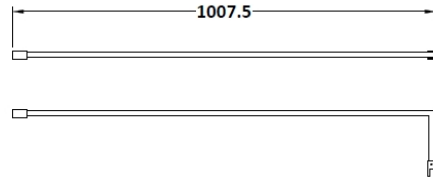

Sales Code: WRSC076

Description: Wetroom Screen 760 X 1850 X 8mm

Product Dimensions

Height (mm):	1850
Width (mm):	760
Depth (mm):	14
Nett Weight (kg):	32.5

Packaging Dimensions

Height (mm):	65
Width (mm):	810
Length (mm):	1920
Gross Weight (kg):	32.5

Packaging Data

Box Colour:	Brown Cardboard Box - Printed
Box Qty:	1
Label Size:	100 x 50
Label Colour:	Not Applicable
Label Qty:	0

Outer Box Dimensions (If Applicable)

Height (mm):	
Width (mm):	
Depth (mm):	
Length (mm):	
Gross Weight (kg):	
Barcode:	5055275819012

Product Details

Country of Origin:	China
Fitting Instruction:	No
CE & UKCA:	Yes
Profile Material:	Aluminium
Profile Finish:	Polished Chrome
Adjustments (mm):	735mm - 753mm
Entry Width (mm):	N/A
Swing In Dim (mm):	N/A
Swing Out Dim (mm):	N/A
Radius (mm):	Not Applicable
Glass Thickness (mm):	8
Easy Fit:	No
Easy Clean:	No
Handle Style:	Not Applicable
Handle Material:	Not Applicable
Enclosure Design:	Frameless
Wheel Type:	Not Applicable
Support Bar Included:	Support Bar Included
Extras:	None