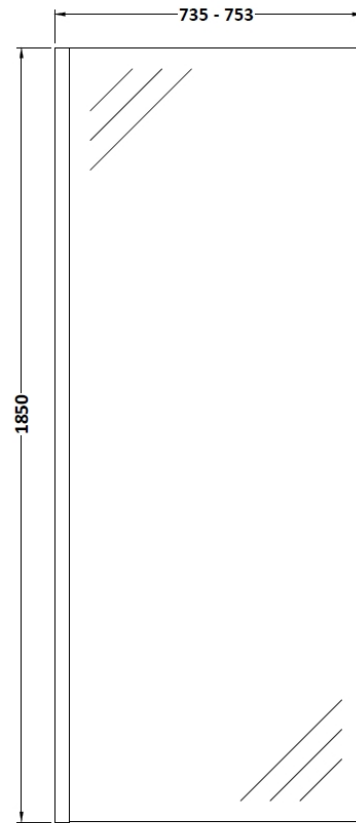

Sales Code: WRSC076

Description: Wetroom Screen 760 X 1850 X 8mm

Product Dimensions

Height (mm):	1850
Width (mm):	760
Depth (mm):	14
Nett Weight (kg):	32.5

Packaging Dimensions

Height (mm):	65
Width (mm):	810
Length (mm):	1920
Gross Weight (kg):	32.5

Packaging Data

Box Colour:	Brown Cardboard Box - Printed
Box Qty:	1
Label Size:	100 x 50
Label Colour:	Not Applicable
Label Qty:	0

Outer Box Dimensions (If Applicable)

Height (mm):	
Width (mm):	
Depth (mm):	
Length (mm):	
Gross Weight (kg):	
Barcode:	5055275819012

Product Details

Country of Origin:	China
Fitting Instruction:	No
CE & UKCA:	Yes
Profile Material:	Aluminium
Profile Finish:	Polished Chrome
Adjustments (mm):	735mm - 753mm
Entry Width (mm):	N/A
Swing In Dim (mm):	N/A
Swing Out Dim (mm):	N/A
Radius (mm):	Not Applicable
Glass Thickness (mm):	8
Easy Fit:	No
Easy Clean:	No
Handle Style:	Not Applicable
Handle Material:	Not Applicable
Enclosure Design:	Frameless
Wheel Type:	Not Applicable
Support Bar Included:	Support Bar Included
Extras:	None