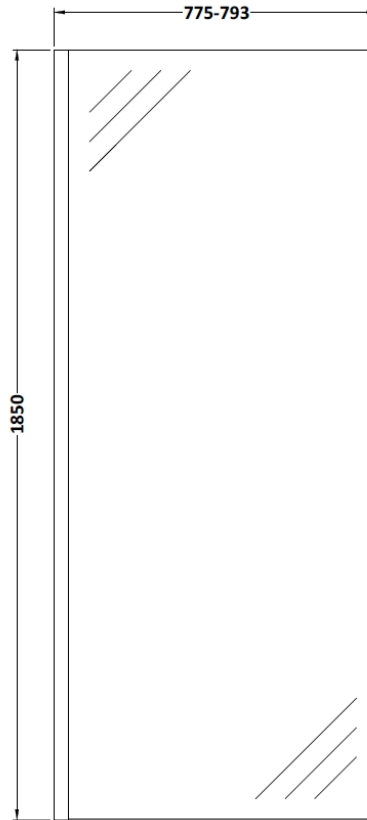

Sales Code: WRSC080

Description: Wetroom Screen 800 X 1850 X 8mm

### Product Dimensions

Height (mm):	1850
Width (mm):	800
Depth (mm):	14
Nett Weight (kg):	34

### Packaging Dimensions

Height (mm):	65
Width (mm):	850
Length (mm):	1920
Gross Weight (kg):	34

### Outer Box Dimensions (If Applicable)

Height (mm):	
Width (mm):	
Depth (mm):	
Length (mm):	
Gross Weight (kg):	
Barcode:	5055275819029