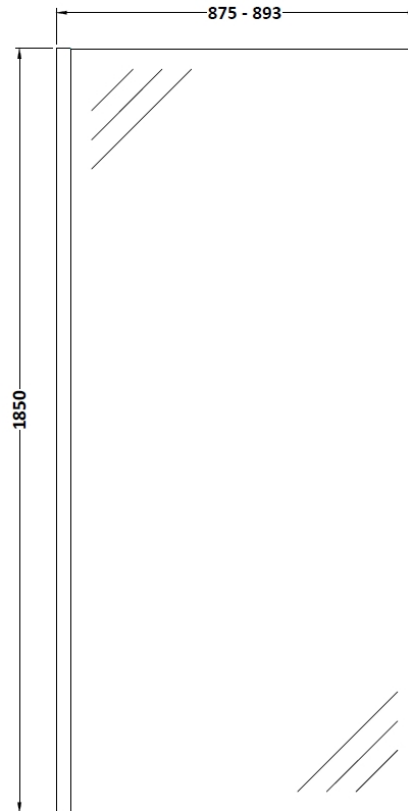

Sales Code: WRSC090

Description: Wetroom Screen 900 X 1850 X 8mm

Product Dimensions

Height (mm):	1850
Width (mm):	900
Depth (mm):	14
Nett Weight (kg):	37.5

Packaging Dimensions

Height (mm):	65
Width (mm):	950
Length (mm):	1920
Gross Weight (kg):	38.2

Packaging Data

Box Colour:	Brown Cardboard Box - Printed
Box Qty:	1
Label Size:	100 x 50
Label Colour:	Not Applicable
Label Qty:	0

Outer Box Dimensions (If Applicable)

Height (mm):	
Width (mm):	
Depth (mm):	
Length (mm):	
Gross Weight (kg):	
Barcode:	5055275819036

Product Details

Country of Origin:	China
Fitting Instruction:	No
CE & UKCA:	Yes
Profile Material:	Aluminium
Profile Finish:	Polished Chrome
Adjustments (mm):	875mm - 893mm
Entry Width (mm):	N/A
Swing In Dim (mm):	N/A
Swing Out Dim (mm):	N/A
Radius (mm):	Not Applicable
Glass Thickness (mm):	8
Easy Fit:	No
Easy Clean:	No
Handle Style:	Not Applicable
Handle Material:	Not Applicable
Enclosure Design:	Frameless
Wheel Type:	Not Applicable
Support Bar Included:	Support Bar Included
Extras:	None