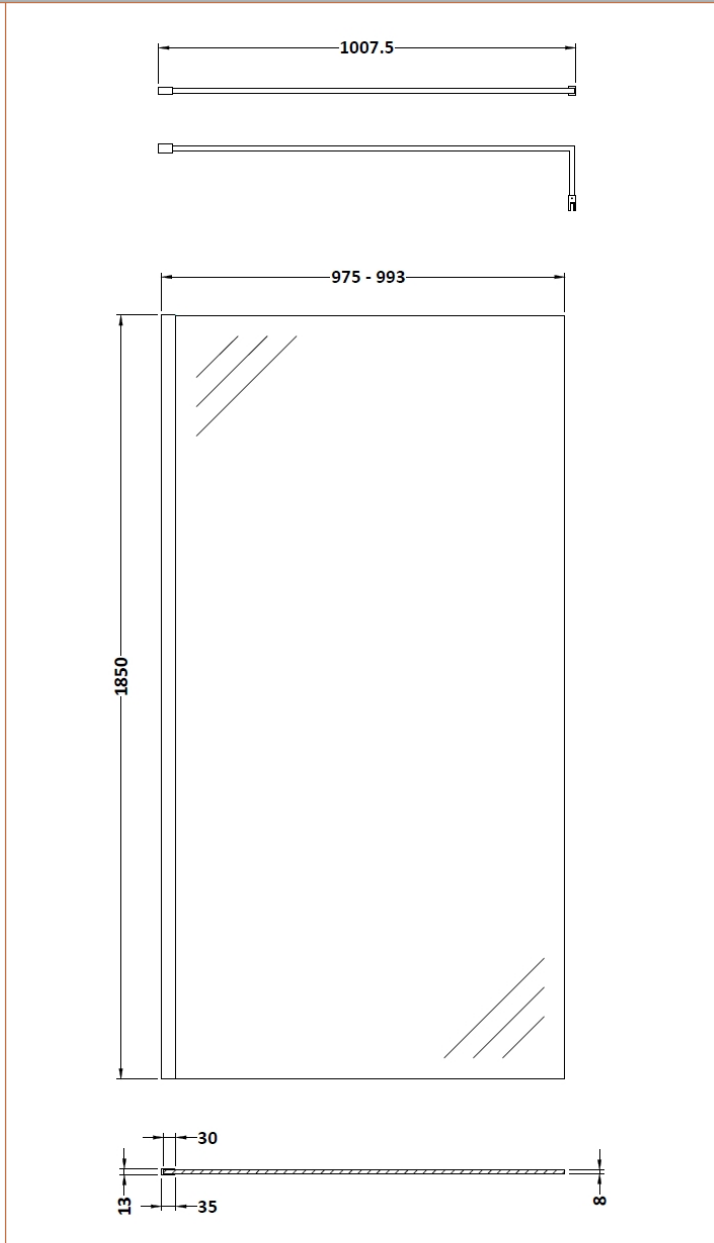

Sales Code: WRSC10

Description: Wetroom Screen 1000 X 1850 X 8mm

**Product Dimensions**

Height (mm):	1850
Width (mm):	1000
Depth (mm):	14
Nett Weight (kg):	42.5

**Packaging Dimensions**

Height (mm):	65
Width (mm):	1045
Length (mm):	1920
Gross Weight (kg):	42.5

**Packaging Data**

Box Colour:	Brown Cardboard Box - Printed
Box Qty:	1
Label Size:	100 x 50
Label Colour:	Not Applicable
Label Qty:	0

**Outer Box Dimensions (If Applicable)**

Height (mm):	
Width (mm):	
Depth (mm):	
Length (mm):	
Gross Weight (kg):	
Barcode:	5055275819043

**Product Details**

Country of Origin:	China
Fitting Instruction:	No
CE & UKCA:	Yes
Profile Material:	Aluminium
Profile Finish:	Polished Chrome
Adjustments (mm):	975mm - 993mm
Entry Width (mm):	N/A
Swing In Dim (mm):	N/A
Swing Out Dim (mm):	N/A
Radius (mm):	Not Applicable
Glass Thickness (mm):	8
Easy Fit:	No
Easy Clean:	No
Handle Style:	Not Applicable
Handle Material:	Not Applicable
Enclosure Design:	Frameless
Wheel Type:	Not Applicable
Support Bar Included:	Support Bar Included
Extras:	None