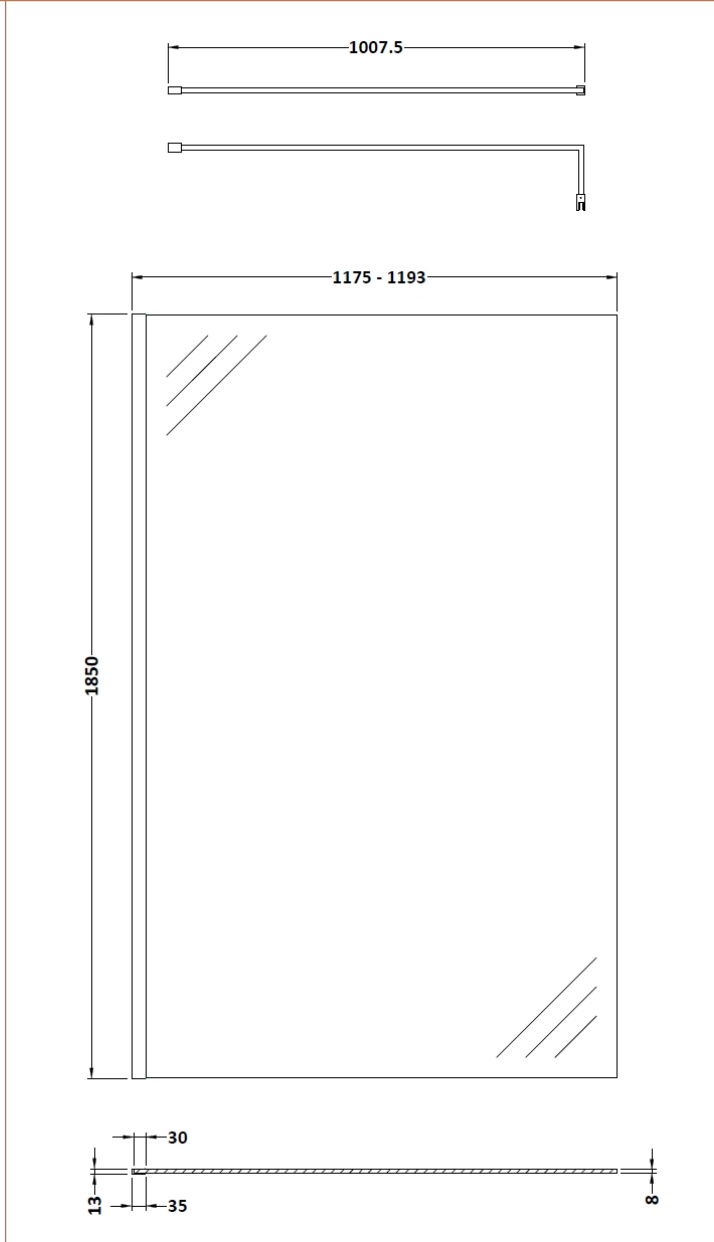

Sales Code: WRSC12

Description: Wetroom Screen 1200 X 1850 X 8mm

Product Dimensions

Height (mm):	1850
Width (mm):	1200
Depth (mm):	14
Nett Weight (kg):	50.5

Packaging Dimensions

Height (mm):	65
Width (mm):	1250
Length (mm):	1920
Gross Weight (kg):	50.5

Packaging Data

Box Colour:	Brown Cardboard Box - Printed
Box Qty:	1
Label Size:	100 x 50
Label Colour:	Not Applicable
Label Qty:	0

Outer Box Dimensions (If Applicable)

Height (mm):	
Width (mm):	
Depth (mm):	
Length (mm):	
Gross Weight (kg):	
Barcode:	5055275819050

Product Details

Country of Origin:	China
Fitting Instruction:	No
CE & UKCA:	Yes
Profile Material:	Aluminium
Profile Finish:	Polished Chrome
Adjustments (mm):	1175mm - 1193mm
Entry Width (mm):	N/A
Swing In Dim (mm):	N/A
Swing Out Dim (mm):	N/A
Radius (mm):	Not Applicable
Glass Thickness (mm):	8
Easy Fit:	No
Easy Clean:	No
Handle Style:	Not Applicable
Handle Material:	Not Applicable
Enclosure Design:	Frameless
Wheel Type:	Not Applicable
Support Bar Included:	Support Bar Included
Extras:	None