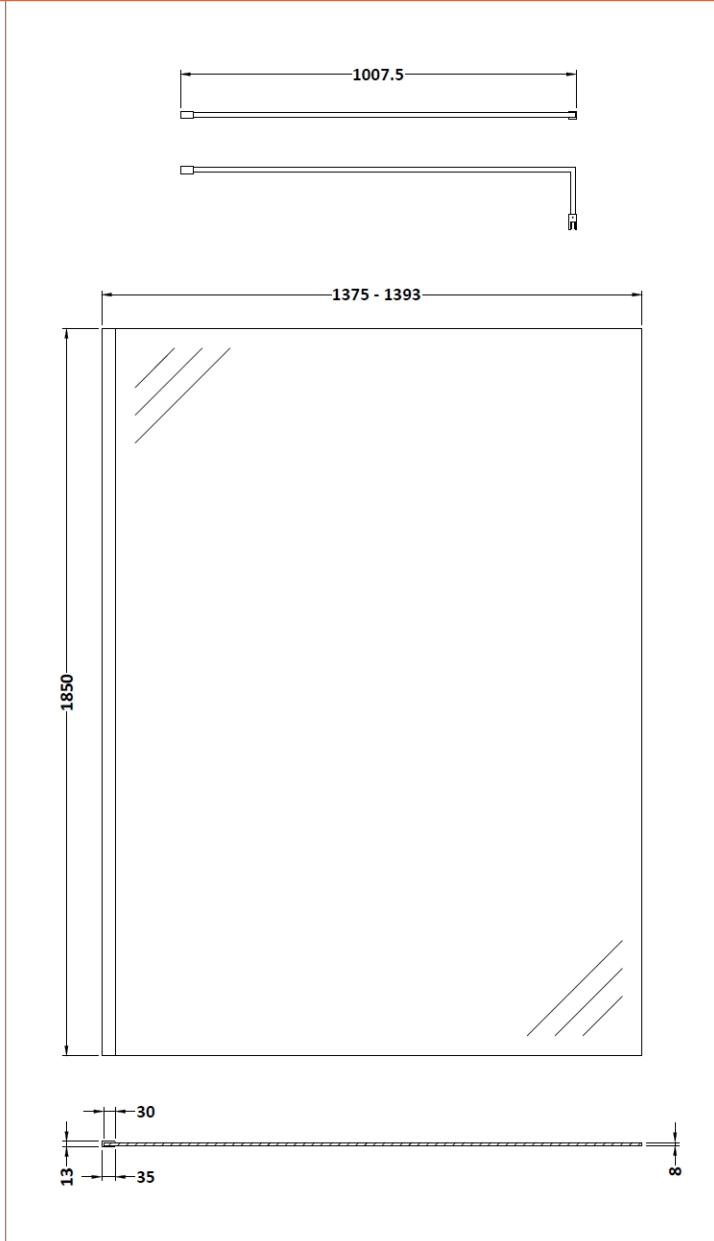

Sales Code: WRSC14

Description: Wetroom Screen 1400 X 1850 X 8mm

### Product Dimensions

Height (mm):	1850
Width (mm):	1400
Depth (mm):	14
Nett Weight (kg):	59.5

### Packaging Dimensions

Height (mm):	65
Width (mm):	1450
Length (mm):	1920
Gross Weight (kg):	59.5

### Outer Box Dimensions (If Applicable)

Height (mm):	
Width (mm):	
Depth (mm):	
Length (mm):	
Gross Weight (kg):	
Barcode:	5055275819067