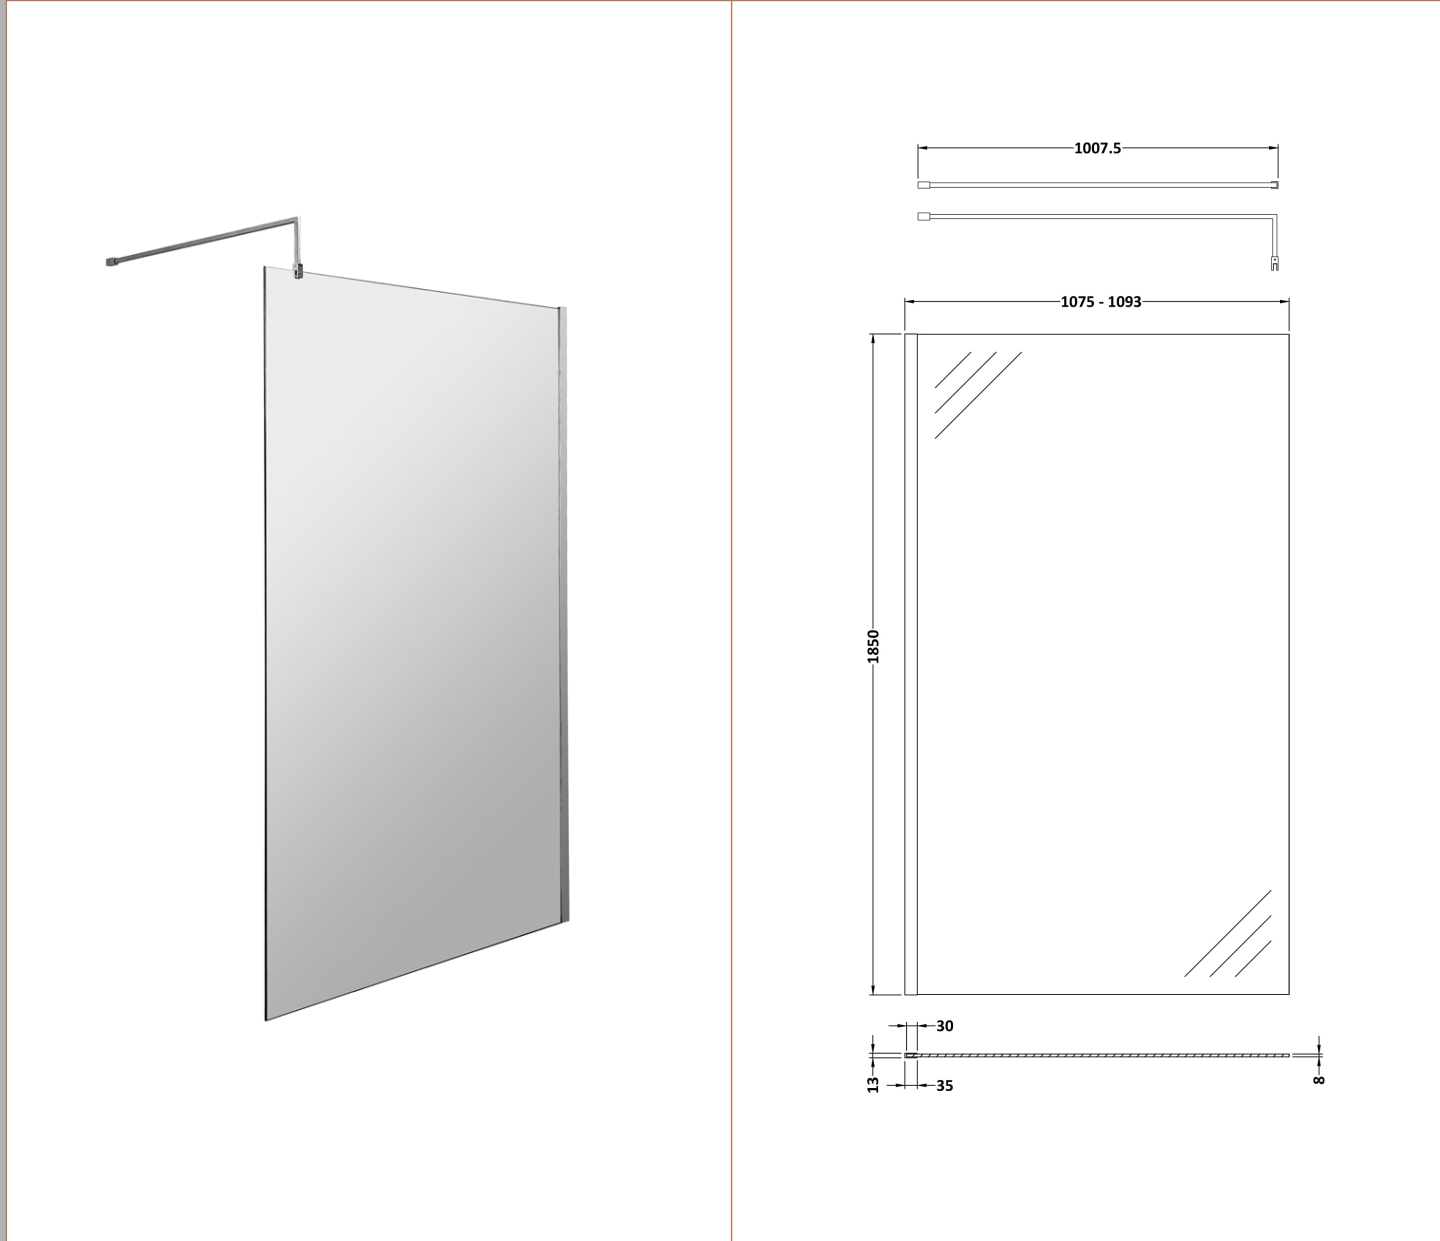

Sales Code: WRSC11

Description: Wetroom Screen 1100 X 1850 X 8mm

Product Dimensions

Height (mm):	1850
Width (mm):	1100
Depth (mm):	14
Nett Weight (kg):	46

Packaging Dimensions

Height (mm):	65
Width (mm):	1150
Length (mm):	1920
Gross Weight (kg):	46

Packaging Data

Box Colour:	Brown Cardboard Box - Printed
Box Qty:	1
Label Size:	100 x 50
Label Colour:	Not Applicable
Label Qty:	0

Outer Box Dimensions (If Applicable)

Height (mm):	
Width (mm):	
Depth (mm):	
Length (mm):	
Gross Weight (kg):	
Barcode:	5055275831748

Product Details

Country of Origin:	China
Fitting Instruction:	No
CE & UKCA:	Yes
Profile Material:	Aluminium
Profile Finish:	Polished Chrome
Adjustments (mm):	1075mm-1093mm
Entry Width (mm):	N/A
Swing In Dim (mm):	N/A
Swing Out Dim (mm):	N/A
Radius (mm):	Not Applicable
Glass Thickness (mm):	8
Easy Fit:	No
Easy Clean:	No
Handle Style:	Not Applicable
Handle Material:	Not Applicable
Enclosure Design:	Frameless
Wheel Type:	Not Applicable
Support Bar Included:	Support Bar Included
Extras:	None