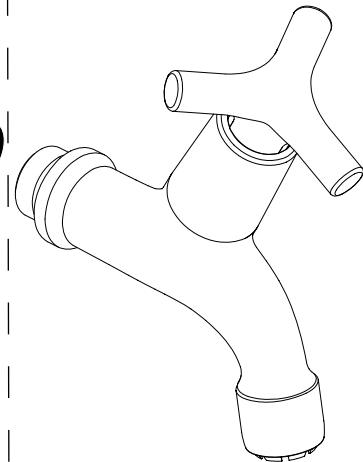

WALL MOUNT

EXTENSION TUBE

BIB TAP

Extension Tubes	SKU #
75 mm long – Single	B1681AA
75 mm long – Pair	B1682AA
100 mm long – Single	B1683AA
100 mm long – Pair	B1684AA
Wall Mounts	SKU #
Concealed Bib Tap Mount – Single	B1685AA
Concealed Bib Tap Mount – Pair	B1686AA
Concealed Bib Tap Mount – Single	B1687AA
Concealed Bib Tap Mount – Pair	B1688AA

WALL MOUNT

BIB TAP

Description	SKU #	Dim x
Nimbus 21 Inc. Bib - (pair) – AV outlet	B1673AA	80 mm
Nimbus 21 Inc. Bib – (pair) Hose Union	B1674AA	80 mm
Nimbus 21 Inc. Bib – (pair) Spray outlet	B1675AA	80 mm
Nimbus 21 Inc. Bib – (single) Ablution trig Spray	B1676AA	80 mm
Alternia Inc. Crosshead Bib – flow straightener	B1450AA	80 mm
Alternia Inc. Lever Bib – flow straightener	B1457AA	80 mm
Markwik Vert. Bib – (pair) 15cm lever – open	S8270AA	74 mm