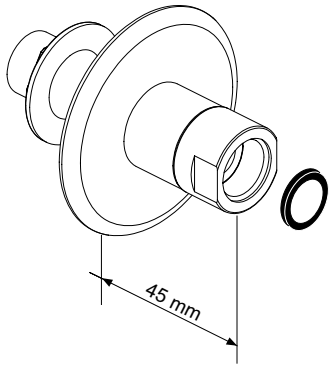

WALL MOUNT

EXTENSION TUBE

BIB TAP

Extension Tubes	SKU #
75 mm long – Single	B1681AA
75 mm long – Pair	B1682AA
100 mm long – Single	B1683AA
100 mm long – Pair	B1684AA
Wall Mounts	SKU #
Concealed Bib Tap Mount – Single	B1685AA
Concealed Bib Tap Mount – Pair	B1686AA
Concealed Bib Tap Mount – Single	B1687AA
Concealed Bib Tap Mount – Pair	B1688AA