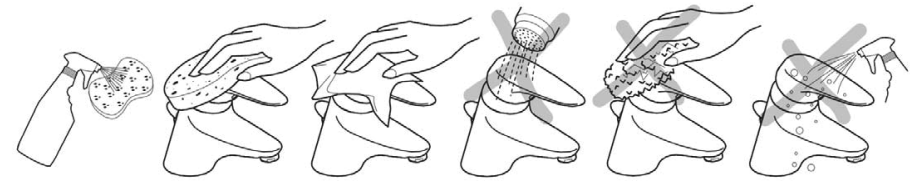

Cleaning chrome surfaces

When cleaning chromed products use only a mild detergent, rinse & wipe dry with a soft cloth. Ideally clean after each use to maintain appearance.

Never use abrasive, scouring powders or scrapers. Never use cleaning agents containing ammonia, hydrochloric acid, sulphuric acid, nitric acid, phosphoric acid or organic solvents.

Use of incorrect cleaning products / methods may result in chrome damage which is not covered by the manufacturer's guarantee.

*Armitage
Shanks*

AFTER SALES NON RESIDENTIAL HELPLINE

0870 122 8822

AFTER SALES NON RESIDENTIAL FAX

0870 122 8282

E-MAIL

aftersalesnonresidential@idealstandard.com

For more information about our products visit our websites:

www.armitage-shanks.co.uk

www.idealspec.co.uk

www.fastpart-spare.co.uk

Armitage Shanks pursues a policy of continuing Improvement in desing and performance of its products. The right is therefore reserved to vary specification without notice.

Armitage Shanks is a division of Ideal Standard (UK) Ltd.

Armitage Shanks
The Bathroom Works, National Avenue
Kingston-upon-Hull, HU5 4HS England

Ideal Standard International NV
Corporate Village - Gent Building
Da Vincilaan 2
1935 Zaventem
Belgium