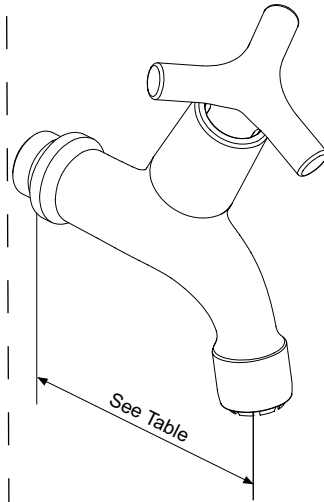

WALL MOUNT

EXTENSION TUBE

BIB TAP

Extension Tubes	SKU #
75 mm long – Single	B1681AA
75 mm long – Pair	B1682AA
100 mm long – Single	B1683AA
100 mm long – Pair	B1684AA
Wall Mounts	SKU #
Concealed Bib Tap Mount – Single	B1685AA
Concealed Bib Tap Mount – Pair	B1686AA
Concealed Bib Tap Mount – Single	B1687AA
Concealed Bib Tap Mount – Pair	B1688AA