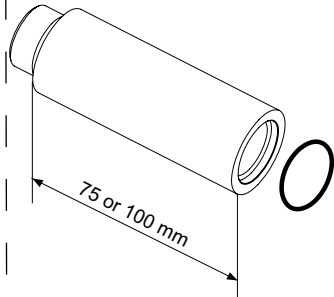

WALL MOUNT

EXTENSION TUBE

BIB TAP

Extension Tubes	SKU #
75 mm long – Single	B1681AA
75 mm long – Pair	B1682AA
100 mm long – Single	B1683AA
100 mm long – Pair	B1684AA
Wall Mounts	SKU #
Concealed Bib Tap Mount – Single	B1685AA
Concealed Bib Tap Mount – Pair	B1686AA
Concealed Bib Tap Mount – Single	B1687AA
Concealed Bib Tap Mount – Pair	B1688AA