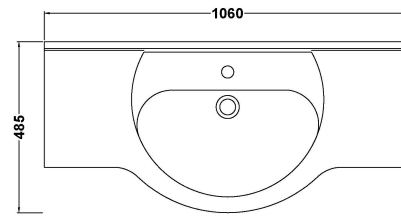

Sales Code: VTY1050

Description: High Gloss White 1050 Basin Unit

Packaging Details

Barcode: 5055146168645