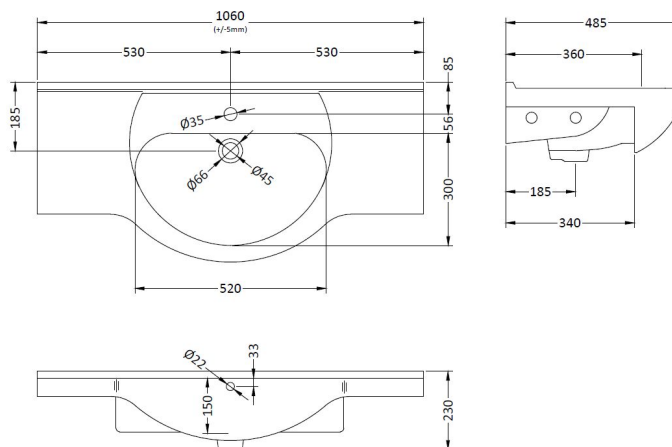

### Product Dimensions

Height (mm):	485
Width (mm):	1060
Depth (mm):	230
Nett Weight (kg):	30

### Packaging Dimensions

Height (mm):	510
Width (mm):	1060
Depth (mm):	240
Gross Weight (kg):	30.68

### Product Dimensions

Height (mm):	781
Width (mm):	1014
Depth (mm):	328
Nett Weight (kg):	36

### Packaging Dimensions

Height (mm):	355
Width (mm):	1040
Depth (mm):	815
Gross Weight (kg):	36