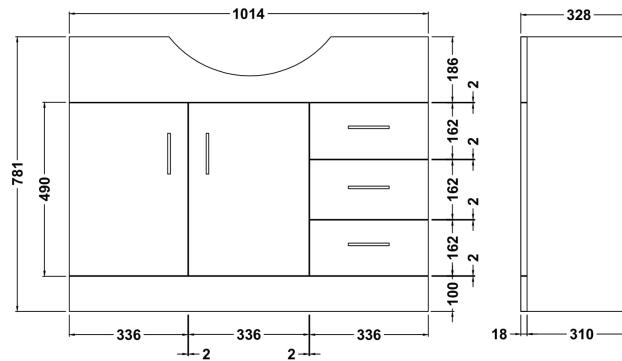

### Product Dimensions

Height (mm):	485
Width (mm):	1060
Depth (mm):	230
Nett Weight (kg):	30

### Packaging Dimensions

Height (mm):	510
Width (mm):	1060
Depth (mm):	240
Gross Weight (kg):	30.68

### Outer Box Dimensions (If Applicable)

Height (mm):	
Width (mm):	
Depth (mm):	
Gross Weight (kg):	
Barcode:	5055146172925

### Product Dimensions

Height (mm):	781
Width (mm):	1014
Depth (mm):	328
Nett Weight (kg):	36