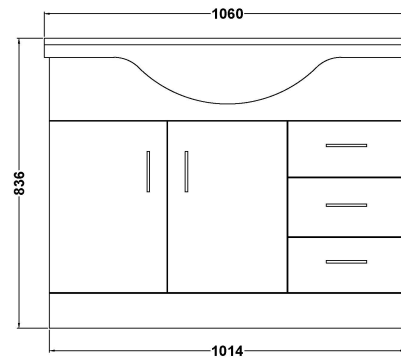

Sales Code: VTY1050

Description: High Gloss White 1050 Basin Unit

Packaging Details

Barcode: 5055146168645