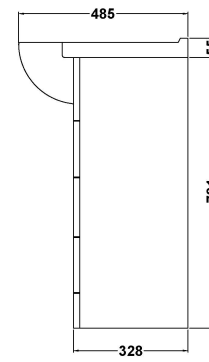

Sales Code: VTY1050

Description: High Gloss White 1050 Basin Unit

Packaging Details

Barcode: 5055146168645