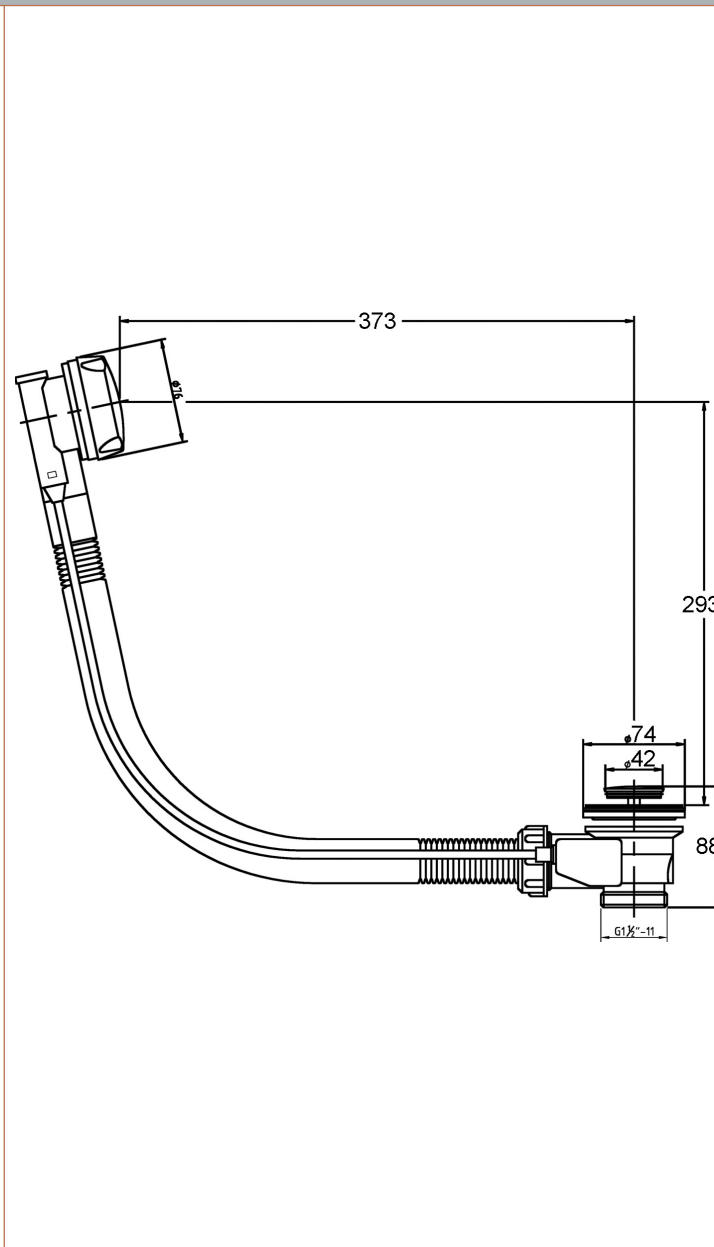

Sales Code: E357

Description: Bath Pop Up Waste

Product Dimensions

Length (mm):	
Width (mm):	76
Height (mm):	76
Depth (mm):	88
Nett Weight (kg):	0.8

Packaging Dimensions

Height (mm):	380
Width (mm):	155
Depth (mm):	110
Gross Weight (kg):	0.93

Packaging Data

Box Colour:	White Cardboard Box
Box Qty:	1
Label Size:	100 x 50
Label Colour:	White Label
Label Qty:	2

Outer Box Dimensions (If Applicable)

Height (mm):	
Width (mm):	
Length (mm):	
Depth (mm):	
Gross Weight (kg):	11
Barcode:	5055146101857

Product Details

Country of Origin:	China
Fitting Instruction:	No
CE & UKCA:	N/A
Product Material:	Brass
Heating Element Wattage:	Not Applicable
Colour/Finish:	Chrome
Product Diameter:	76mm
Connection Size:	1 1/2"