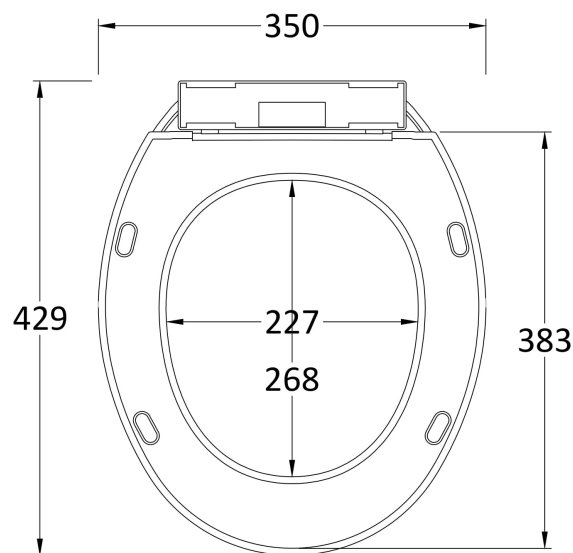

### Product Dimensions

Length (mm):	429
Width (mm):	350
Height (mm):	48
Nett Weight (kg):	1.2

### Packaging Dimensions

Length (mm):	440
Width (mm):	350
Height (mm):	70
Gross Weight (kg):	1.42

### Outer Box Dimensions (If Applicable)

Length (mm):	480
Width (mm):	330
Height (mm):	400
Gross Weight (kg):	14
Barcode:	5055369001446

### Product Details

Country of Origin:	China
Fitting Instruction:	No
CE & UKCA:	Not Applicable
Product Material:	Polypropylene
Seat Type:	Round
Seat Function:	Soft Close
Hinge Centres (Min):	120
Hinge Centres (Max):	180
Hinge Material:	Polypropylene
Colour/Finish:	White
Fixing Method:	Bottom Fix