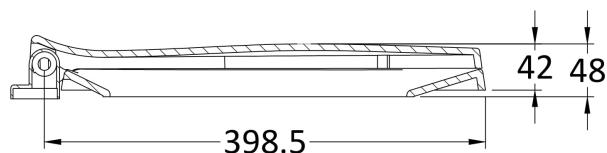

### Product Dimensions

Length (mm):	429
Width (mm):	350
Height (mm):	48
Nett Weight (kg):	1.2

### Packaging Dimensions

Length (mm):	440
Width (mm):	350
Height (mm):	70
Gross Weight (kg):	1.42

### Outer Box Dimensions (If Applicable)

Length (mm):	480
Width (mm):	330
Height (mm):	400
Gross Weight (kg):	14
Barcode:	5055369001446

### Product Details

Country of Origin:	China
Fitting Instruction:	No
CE & UKCA:	Not Applicable
Product Material:	Polypropylene
Seat Type:	Round
Seat Function:	Soft Close
Hinge Centres (Min):	120
Hinge Centres (Max):	180
Hinge Material:	Polypropylene
Colour/Finish:	White
Fixing Method:	Bottom Fix