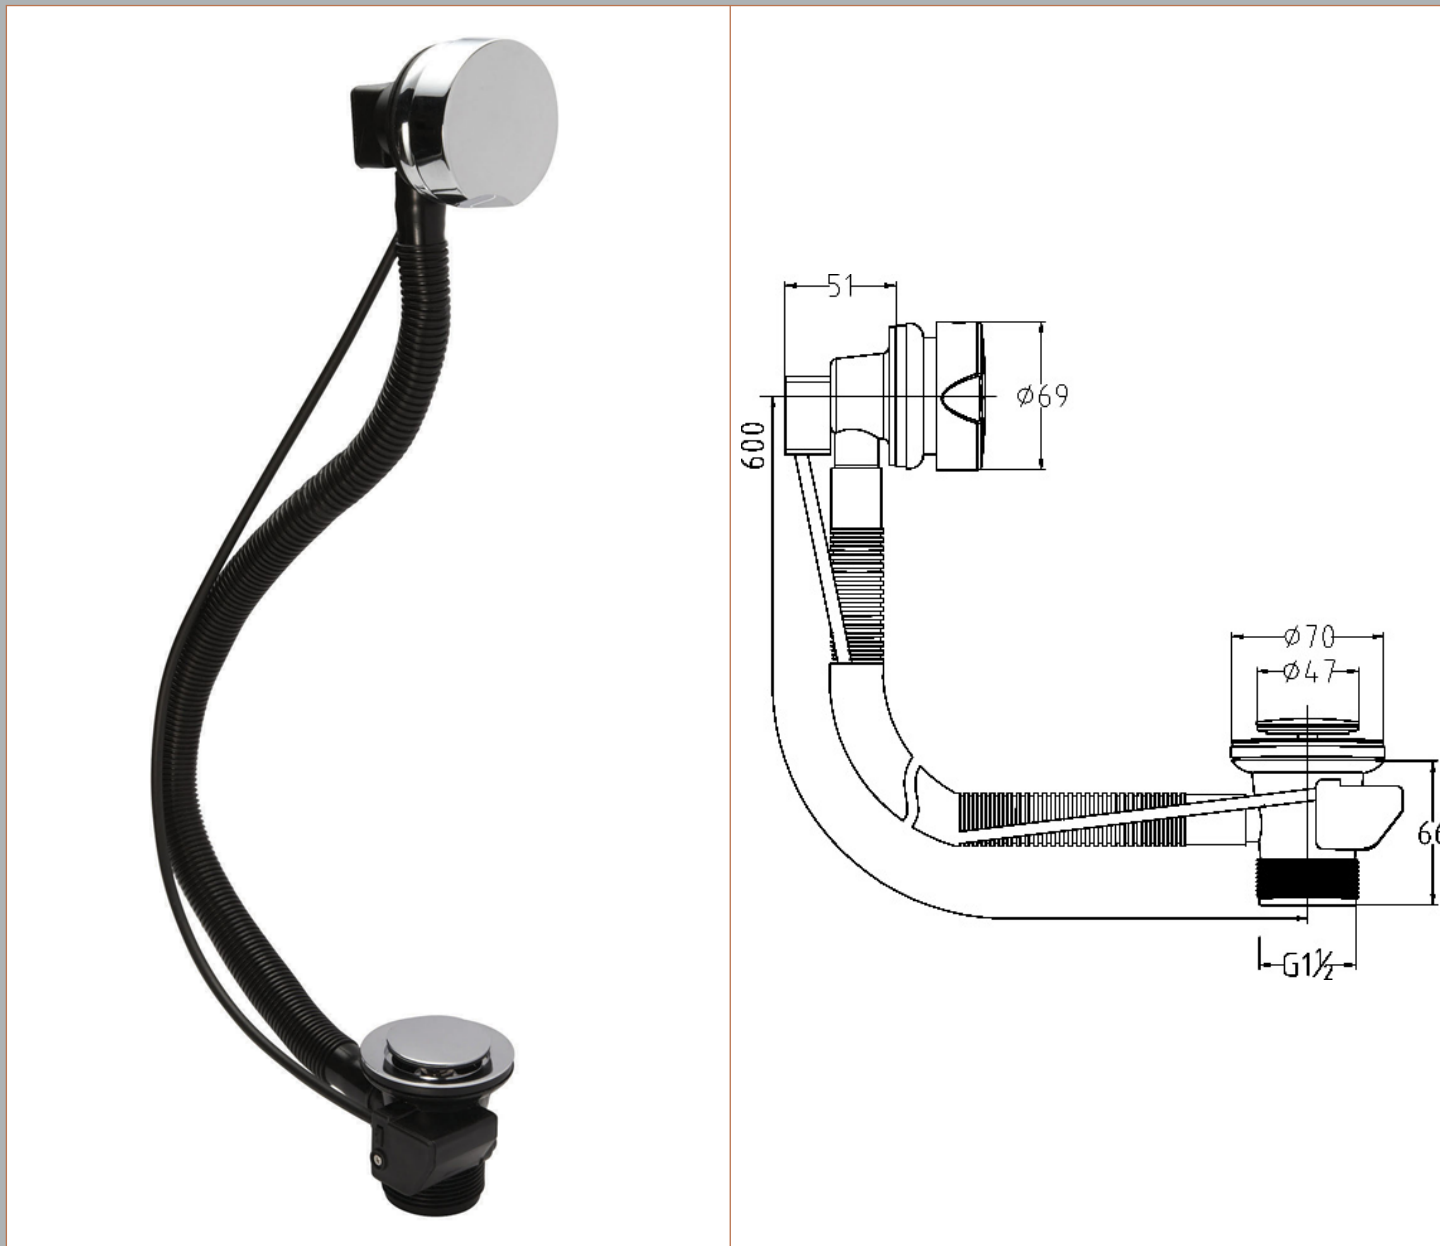

Sales Code: EA318

Description: Economy Bath Pop-Up Waste & Overflow

Product Dimensions

Length (mm):	
Width (mm):	69
Height (mm):	69
Depth (mm):	51
Nett Weight (kg):	0.59

Packaging Dimensions

Height (mm):	140
Width (mm):	330
Depth (mm):	80
Gross Weight (kg):	0.65

Packaging Data

Box Colour:	White Cardboard Box
Box Qty:	1
Label Size:	100 x 50
Label Colour:	White Label
Label Qty:	2

Outer Box Dimensions (If Applicable)

Height (mm):	440
Width (mm):	350
Length (mm):	
Depth (mm):	
Gross Weight (kg):	8
Barcode:	5055369000555

Product Details

Country of Origin:	United Kingdom
Fitting Instruction:	No
CE & UKCA:	N/A
Product Material:	Brass
Heating Element Wattage:	Not Applicable
Colour/Finish:	Chrome
Product Diameter:	69mm
Connection Size:	1 1/2"