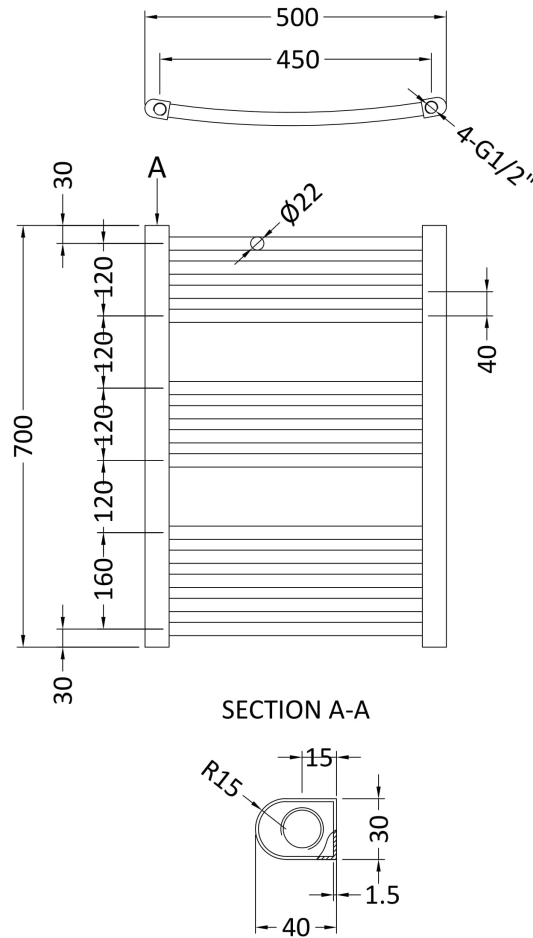

Sales Code: MTY102

Description: 700X500mm Curved Ladder Rail

Product Dimensions

Height (mm):	700
Width (mm):	500
Depth (mm):	44
Length (mm):	
Nett Weight (kg):	5.3

Packaging Dimensions

Height (mm):	60
Width (mm):	520
Length (mm):	730
Gross Weight (kg):	6.3

Packaging Data

Box Colour:	White Cardboard Shrinkwrapped
Box Qty:	1
Label Size:	100 x 50
Label Colour:	White Label
Label Qty:	2

Outer Box Dimensions (If Applicable)

Height (mm):	
Width (mm):	
Length (mm):	
Gross Weight (kg):	
Barcode:	5055369044115

Product Details

Country of Origin:	China		
Fitting Instruction:	No		
Certification:	CE & UKCA: No	RoHS: N/A	WEEE: N/A
Colour/Finish:	Anthracite		
RAL No:	7016		
Product Material:	Steel		
Heat Element Wattage:	Not Applicable		
Heating Element Wattage Compatible:	N/A		
BTU Outputs:	30°C / 560	50°C / 1051	60°C / 1331
Thermal Outputs: (Watts)	30°C / 164	50°C / 308	60°C / 386
Pipe Centres - If Vertical:	450mm		
Pipe Centres - If Horizontal:	N/A		
Max Projection:	100mm		
Tube Diameter:	22mm		
Packaging Volume (L):	23		
Wall to Centre of Tappings:	N/A		
Floor to Centre of Tappings:	65		
Dual Fuel:	N/A		
IP Rating:			

Sales Code: HK385

Description: Curved Ladder Rail 500mmx700mm

Product Dimensions

Height (mm):	700
Width (mm):	500
Depth (mm):	44
Length (mm):	
Nett Weight (kg):	5.76

Packaging Dimensions

Height (mm):	40
Width (mm):	525
Length (mm):	720
Gross Weight (kg):	5.76