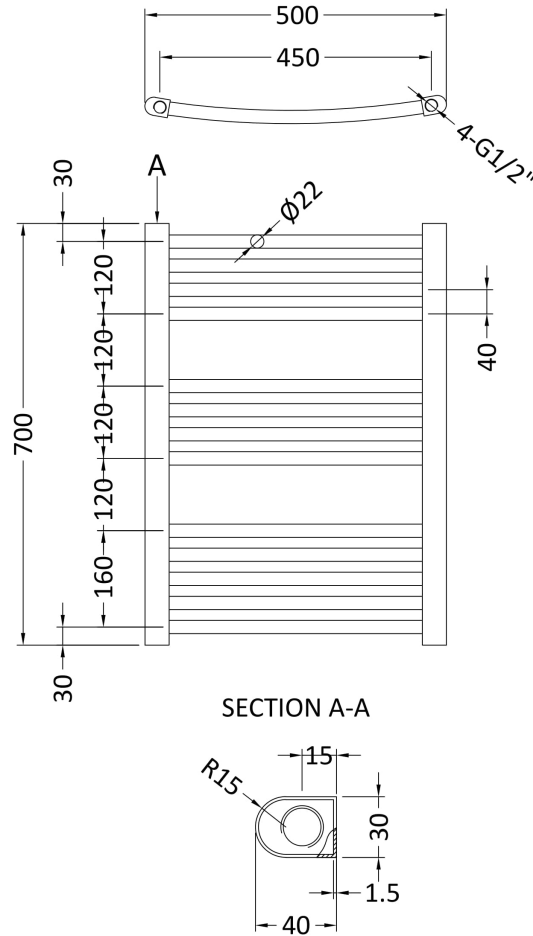

Sales Code: MTY102

Description: 700X500mm Curved Ladder Rail

Product Dimensions

Height (mm):	700
Width (mm):	500
Depth (mm):	44
Length (mm):	
Nett Weight (kg):	5.3

Packaging Dimensions

Height (mm):	60
Width (mm):	520
Length (mm):	730
Gross Weight (kg):	6.3

Packaging Data

Box Colour:	White Cardboard Shrinkwrapped
Box Qty:	1
Label Size:	100 x 50
Label Colour:	White Label
Label Qty:	2

Outer Box Dimensions (If Applicable)

Height (mm):	
Width (mm):	
Length (mm):	
Gross Weight (kg):	
Barcode:	5055369044115

Product Details

Country of Origin:	China		
Fitting Instruction:	No		
Certification:	CE & UKCA: No	RoHS: N/A	WEEE: N/A
Colour/Finish:	Anthracite		
RAL No:	7016		
Product Material:	Steel		
Heat Element Wattage:	Not Applicable		
Heating Element Wattage Compatible:	N/A		
BTU Outputs:	30°C / 560	50°C / 1051	60°C / 1331
Thermal Outputs: (Watts)	30°C / 164	50°C / 308	60°C / 386
Pipe Centres - If Vertical:	450mm		
Pipe Centres - If Horizontal:	N/A		
Max Projection:	100mm		
Tube Diameter:	22mm		
Packaging Volume (L):	23		
Wall to Centre of Tappings:	N/A		
Floor to Centre of Tappings:	65		
Dual Fuel:	N/A		
IP Rating:			

Sales Code: HK385

Description: Curved Ladder Rail 500mmx700mm

Product Dimensions

Height (mm):	700
Width (mm):	500
Depth (mm):	44
Length (mm):	
Nett Weight (kg):	5.76

Packaging Dimensions

Height (mm):	40
Width (mm):	525
Length (mm):	720
Gross Weight (kg):	5.76