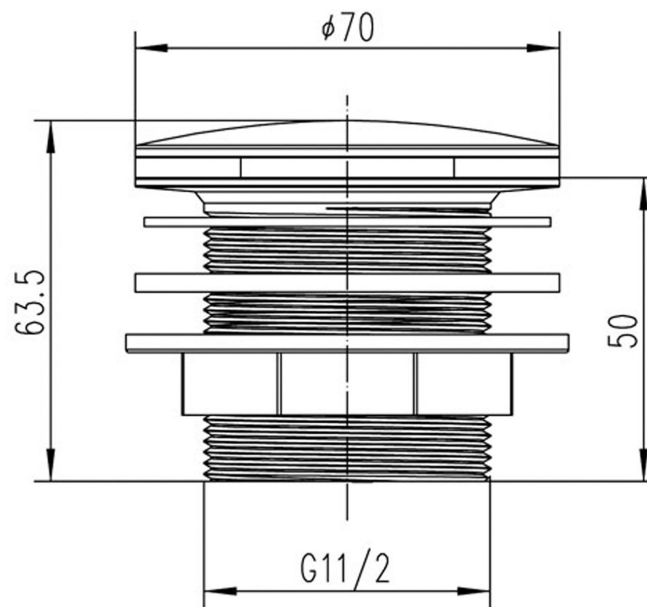

Sales Code: E324

Description: Push Button Bath Waste No Overflow

Product Dimensions

Length (mm):	
Width (mm):	70
Height (mm):	70
Depth (mm):	64
Nett Weight (kg):	0.3

Packaging Dimensions

Height (mm):	75
Width (mm):	75
Depth (mm):	70
Gross Weight (kg):	0.3

Packaging Data

Box Colour:	White Cardboard Box
Box Qty:	1
Label Size:	100 x 50
Label Colour:	White Label
Label Qty:	2

Outer Box Dimensions (If Applicable)

Height (mm):	
Width (mm):	
Length (mm):	
Depth (mm):	
Gross Weight (kg):	15
Barcode:	5055369020133

Product Details

Country of Origin:	China
Fitting Instruction:	No
CE & UKCA:	N/A
Product Material:	Brass
Heating Element Wattage:	Not Applicable
Colour/Finish:	Chrome
Product Diameter:	70mm
Connection Size:	1 1/2"