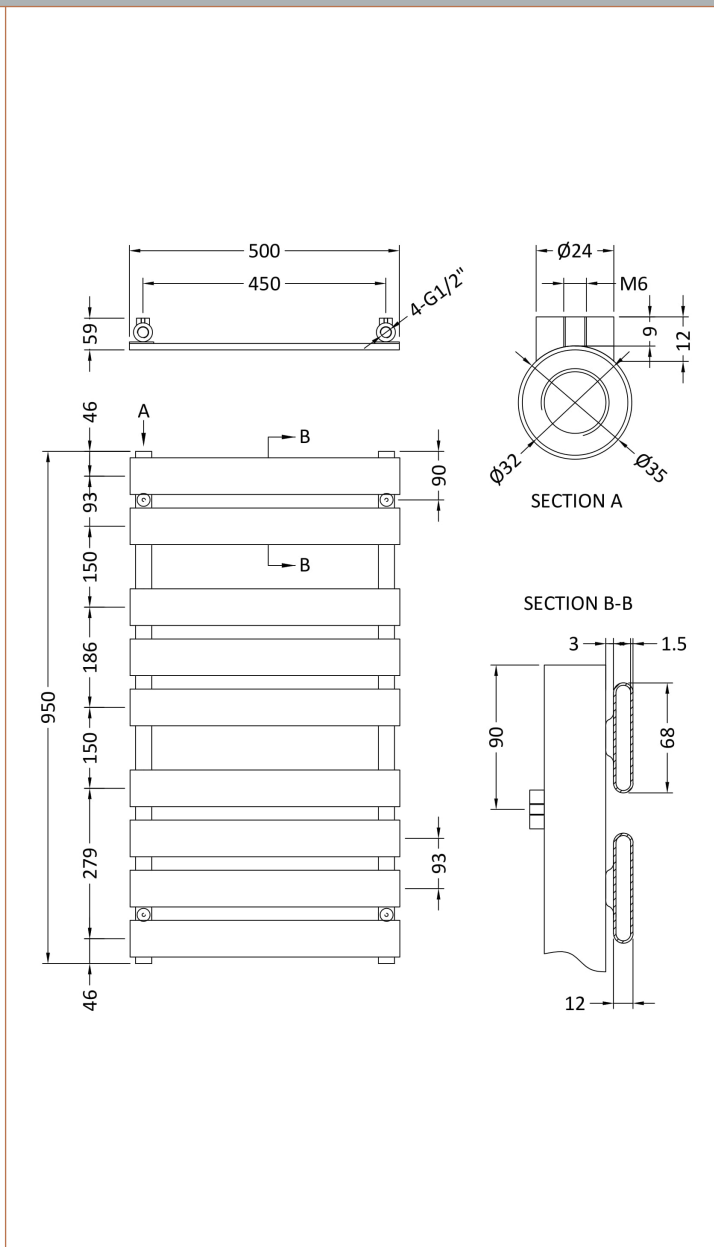

Sales Code: HL382

Description: Piazza (9 Bar) Towel Rail 950mmx500mm

Product Dimensions

Height (mm):	950
Width (mm):	500
Depth (mm):	59
Length (mm):	
Nett Weight (kg):	13.56

Packaging Dimensions

Height (mm):	67
Width (mm):	500
Length (mm):	950
Gross Weight (kg):	15.5

Packaging Data

Box Colour:	White Cardboard Shrinkwrapped
Box Qty:	1
Label Size:	100 x 50
Label Colour:	White Label
Label Qty:	2

Outer Box Dimensions (If Applicable)

Height (mm):	
Width (mm):	
Length (mm):	
Gross Weight (kg):	
Barcode:	5055146168485

Product Details

Country of Origin:	China		
Fitting Instruction:	No		
Certification:	CE & UKCA: No	RoHS: N/A	WEEE: N/A
Colour/Finish:	Chrome		
RAL No:	N/A		
Product Material:	Steel		
Heat Element Wattage:	Not Applicable		
Heating Element Wattage Compatible:	N/A		
BTU Outputs:	30°C / 471	50°C / 915	60°C / 1159
Thermal Outputs: (Watts)	30°C / 138	50°C / 268	60°C / 339
Pipe Centres - If Vertical:	450mm		
Pipe Centres - If Horizontal:	N/A		
Max Projection:	130mm		
Tube Diameter:	N/A		
Packaging Volume (L):	47		
Wall to Centre of Tappings:	N/A		
Floor to Centre of Tappings:	78		
Dual Fuel:	N/A		
IP Rating:			