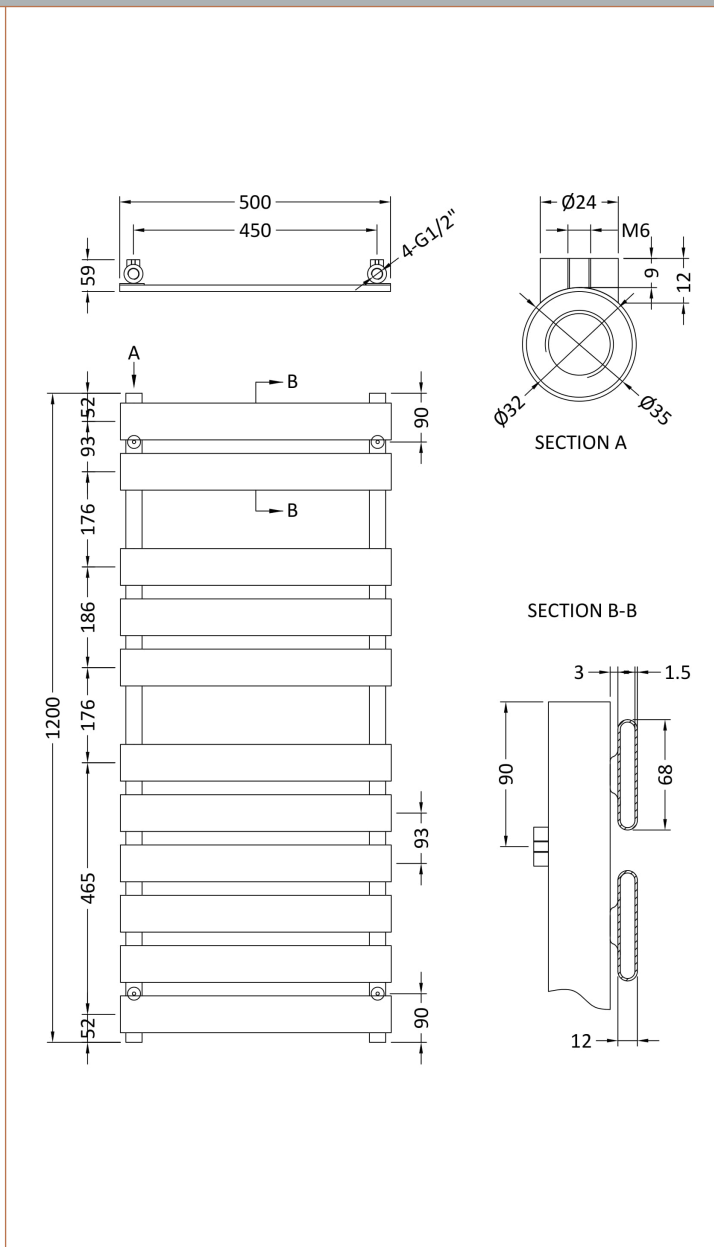

Sales Code: HL396

Description: Piazza (11 Bar) Towel Rail 1200mmx500mm

Product Dimensions

Height (mm):	1200
Width (mm):	500
Depth (mm):	59
Length (mm):	
Nett Weight (kg):	12.46

Packaging Dimensions

Height (mm):	67
Width (mm):	500
Length (mm):	1200
Gross Weight (kg):	14.46

Packaging Data

Box Colour:	White Cardboard Shrinkwrapped
Box Qty:	1
Label Size:	100 x 50
Label Colour:	White Label
Label Qty:	2

Outer Box Dimensions (If Applicable)

Height (mm):	
Width (mm):	
Length (mm):	
Gross Weight (kg):	
Barcode:	5055369021260

Product Details

Country of Origin:	China		
Fitting Instruction:	No		
Certification:	CE & UKCA: No	RoHS: N/A	WEEE: N/A
Colour/Finish:	Chrome		
RAL No:	N/A		
Product Material:	Steel		
Heat Element Wattage:	Not Applicable		
Heating Element Wattage Compatible:	N/A		
BTU Outputs:	30°C / 550	50°C / 1058	60°C / 1340
Thermal Outputs: (Watts)	30°C / 161	50°C / 310	60°C / 391
Pipe Centres - If Vertical:	450mm		
Pipe Centres - If Horizontal:	N/A		
Max Projection:	125mm		
Tube Diameter:	N/A		
Packaging Volume (L):	59		
Wall to Centre of Tappings:	N/A		
Floor to Centre of Tappings:	78		
Dual Fuel:	N/A		
IP Rating:			