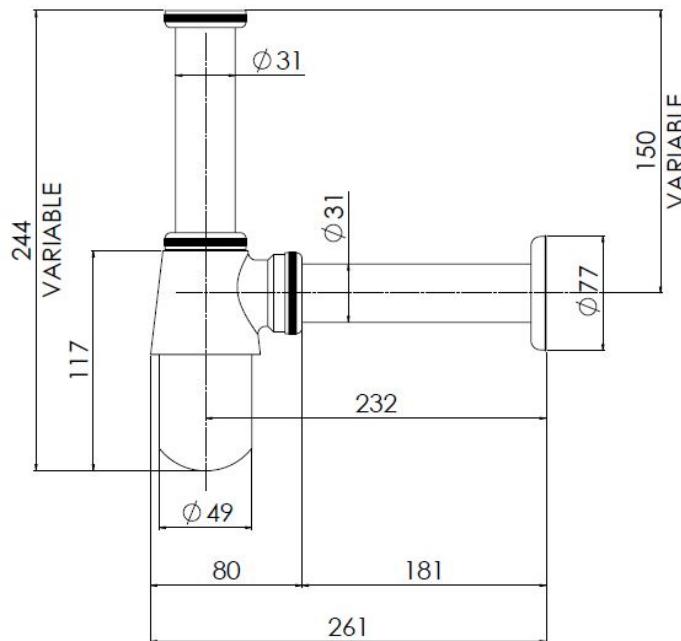

Sales Code: EA370

Description: Basin Bottle Trap

Product Dimensions

Length (mm):	
Width (mm):	361
Height (mm):	240
Depth (mm):	45
Nett Weight (kg):	0.66

Packaging Dimensions

Height (mm):	200
Width (mm):	110
Depth (mm):	85
Gross Weight (kg):	0.66

Packaging Data

Box Colour:	White Cardboard Box
Box Qty:	1
Label Size:	100 x 50
Label Colour:	White Label
Label Qty:	2

Outer Box Dimensions (If Applicable)

Height (mm):	
Width (mm):	
Length (mm):	
Depth (mm):	
Gross Weight (kg):	20
Barcode:	5055146103998

Product Details

Country of Origin:	China
Fitting Instruction:	No
CE & UKCA:	N/A
Product Material:	Brass
Heating Element Wattage:	Not Applicable
Colour/Finish:	Chrome
Product Diameter:	73mm
Connection Size:	11/4"