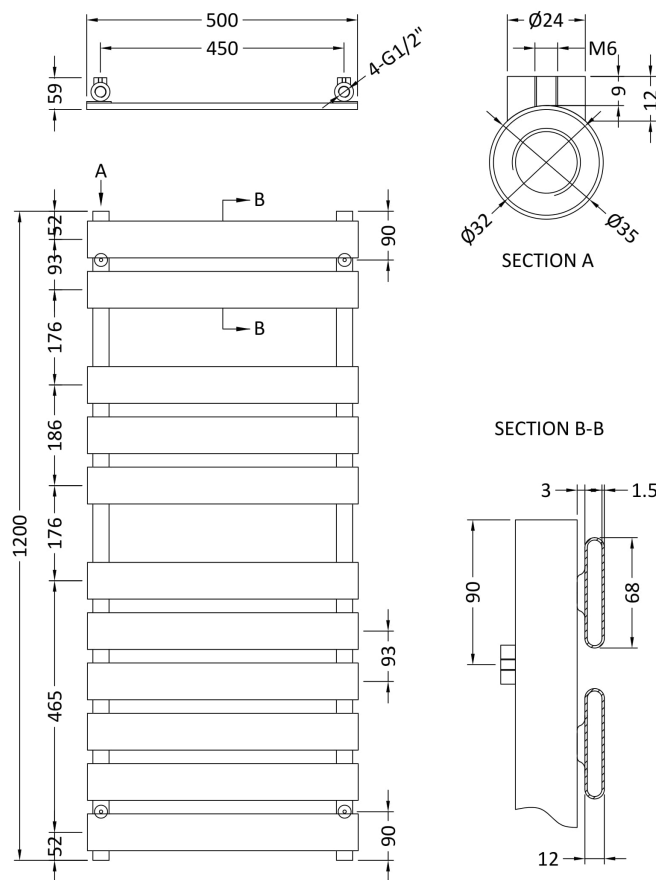

Sales Code: HL382

Description: Piazza (9 Bar) Towel Rail 950mmx500mm

Product Dimensions	
Height (mm):	950
Width (mm):	500
Depth (mm):	59
Length (mm):	
Nett Weight (kg):	13.56

Packaging Dimensions	
Height (mm):	67
Width (mm):	500
Length (mm):	950
Gross Weight (kg):	15.5

Packaging Data	
Box Colour:	White Cardboard Shrinkwrapped
Box Qty:	1
Label Size:	100 x 50
Label Colour:	White Label
Label Qty:	2

Outer Box Dimensions (If Applicable)	
Height (mm):	
Width (mm):	
Length (mm):	
Gross Weight (kg):	
Barcode:	5055146168485

Product Details	
Country of Origin:	China
Fitting Instruction:	No
Certification:	CE & UKCA: No RoHS: N/A WEEE: N/A
Colour/Finish:	Chrome
RAL No:	N/A
Product Material:	Steel
Heat Element Wattage:	Not Applicable
Heating Element Wattage Compatible:	N/A
BTU Outputs:	30°C / 471 50°C / 915 60°C / 1159
Thermal Outputs: (Watts)	30°C / 138 50°C / 268 60°C / 339
Pipe Centres - If Vertical:	450mm
Pipe Centres - If Horizontal:	N/A
Max Projection:	130mm
Tube Diameter:	N/A
Packaging Volume (L):	47
Wall to Centre of Tappings:	N/A
Floor to Centre of Tappings:	78
Dual Fuel:	N/A
IP Rating:	

Sales Code: HL396

Description: Piazza (11 Bar) Towel Rail 1200mmx500mm

Product Dimensions

Height (mm):	1200
Width (mm):	500
Depth (mm):	59
Length (mm):	
Nett Weight (kg):	12.46

Packaging Dimensions

Height (mm):	67
Width (mm):	500
Length (mm):	1200
Gross Weight (kg):	14.46