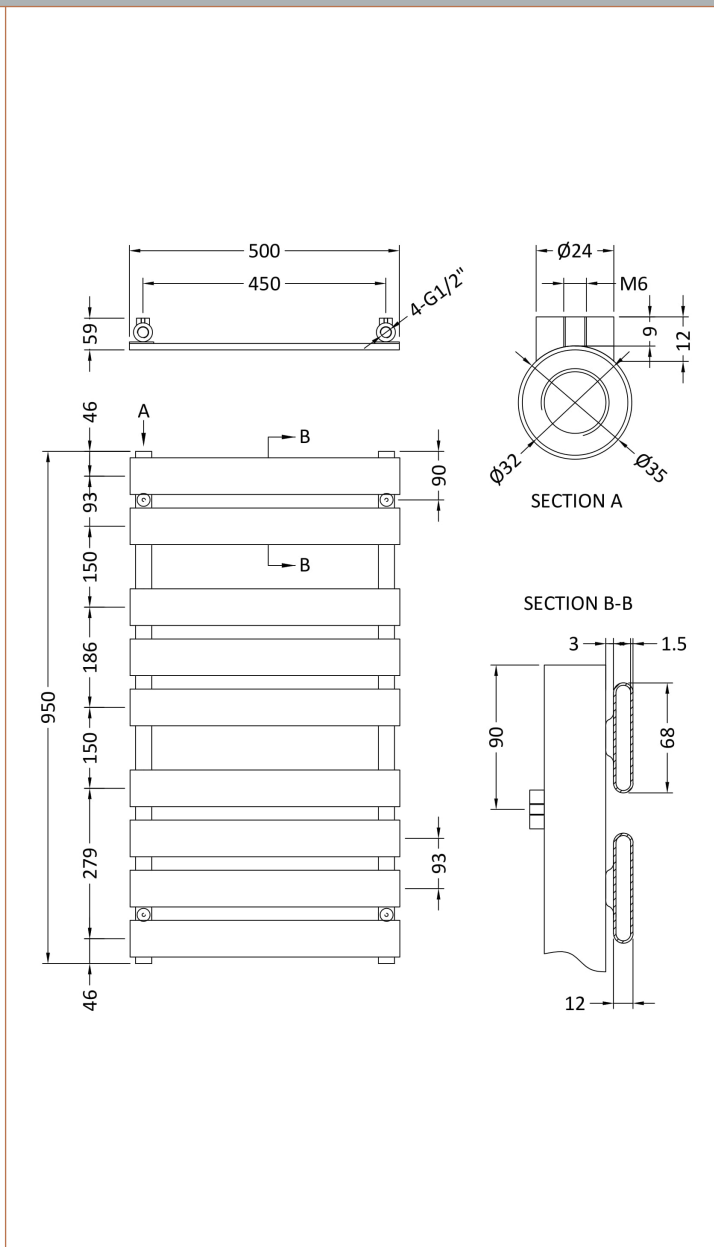

Sales Code: HL382

Description: Piazza (9 Bar) Towel Rail 950mmx500mm

Product Dimensions	
Height (mm):	950
Width (mm):	500
Depth (mm):	59
Length (mm):	
Nett Weight (kg):	13.56

Packaging Dimensions	
Height (mm):	67
Width (mm):	500
Length (mm):	950
Gross Weight (kg):	15.5

Packaging Data	
Box Colour:	White Cardboard Shrinkwrapped
Box Qty:	1
Label Size:	100 x 50
Label Colour:	White Label
Label Qty:	2

Outer Box Dimensions (If Applicable)	
Height (mm):	
Width (mm):	
Length (mm):	
Gross Weight (kg):	
Barcode:	5055146168485

Product Details	
Country of Origin:	China
Fitting Instruction:	No
Certification:	CE & UKCA: No RoHS: N/A WEEE: N/A
Colour/Finish:	Chrome
RAL No:	N/A
Product Material:	Steel
Heat Element Wattage:	Not Applicable
Heating Element Wattage Compatible:	N/A
BTU Outputs:	30°C / 471 50°C / 915 60°C / 1159
Thermal Outputs: (Watts)	30°C / 138 50°C / 268 60°C / 339
Pipe Centres - If Vertical:	450mm
Pipe Centres - If Horizontal:	N/A
Max Projection:	130mm
Tube Diameter:	N/A
Packaging Volume (L):	47
Wall to Centre of Tappings:	N/A
Floor to Centre of Tappings:	78
Dual Fuel:	N/A
IP Rating:	

Sales Code: HL396

Description: Piazza (11 Bar) Towel Rail 1200mmx500mm

Product Dimensions

Height (mm):	1200
Width (mm):	500
Depth (mm):	59
Length (mm):	
Nett Weight (kg):	12.46

Packaging Dimensions

Height (mm):	67
Width (mm):	500
Length (mm):	1200
Gross Weight (kg):	14.46