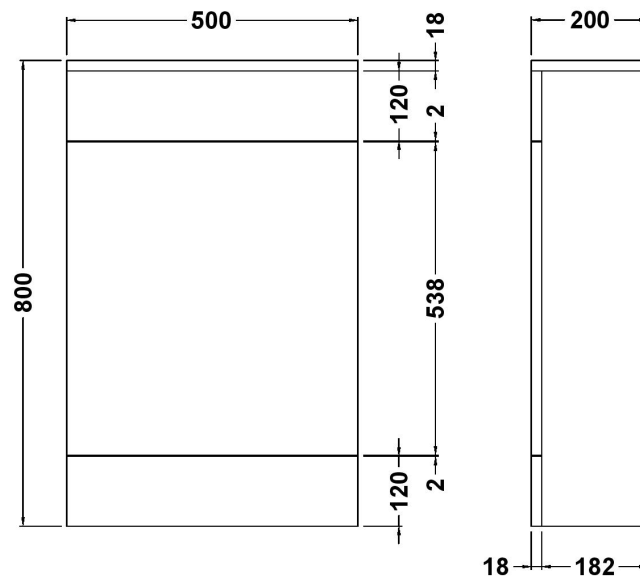

Sales Code: NVM141

Description: 500X200mm Turin Wc Unit

Product Dimensions

Height (mm):	800
Width (mm):	500
Depth (mm):	200
Nett Weight (kg):	13.77

Packaging Dimensions

Height (mm):	225
Width (mm):	525
Depth (mm):	845
Gross Weight (kg):	13.77

Packaging Data

Box Colour:	Brown Cardboard Box - Printed
Box Qty:	1
Label Size:	100 x 50
Label Colour:	Not Applicable
Label Qty:	0

Outer Box Dimensions (If Applicable)

Height (mm):	
Width (mm):	
Depth (mm):	
Gross Weight (kg):	
Barcode:	5055146194118

Product Details

Country of Origin:	China
Fitting Instruction:	No
CE & UKCA:	N/A
FSC Certified Materials:	Yes
Colour:	Gloss White
Construction Method:	Cam & Wood Dowel
Construction Type:	Rigid
Cabinet Finish:	MFC Painted Gloss
Fascia Finish:	MFC Painted Gloss
Cabinet Thickness (mm):	16
Fascia Thickness (mm):	18
Drawer Included:	No
Drawer Type:	Not Applicable
No of Shelves:	0
Hinge Type:	Not Applicable
Hinge Included:	No
Adjustable Legs:	No
Fixings Included:	Yes
Handle Style:	Not Applicable
Waste Shroud:	No
Handle Included:	No
Handle Type:	Not Applicable