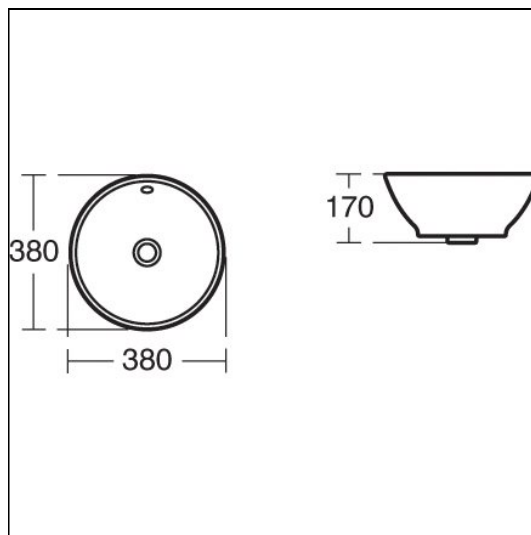

Edit R 38cm Vessel Washbasin

ILLUSTRATED

- S0788** Edit R 38cm Vessel Washbasin, no taphole with overflow
- S8722** Waste 1¼" brass strainer waste, 80mm slotted tail
- E0079** Trap 1¼" Contemporary metal bottle, 75mm seal

OPTIONS

- A1349** Edit L Rim mounted single lever tall basin mixer - no waste

ILLUSTRATED PRODUCT DETAILS

Sizes

S0788 w:380

Weights

S0788 6.90 KG

S8722 0.22 KG

E0079  Chrome (AA)

Designer

Robin Levien, RDI

Standards

Washbasin to BS EN 14688 and BS EN 31

Special Notes

Washbasin mounted on countertop using the bracket provided screwed to underside. Joint sealed with waterproof sealant (not provided).