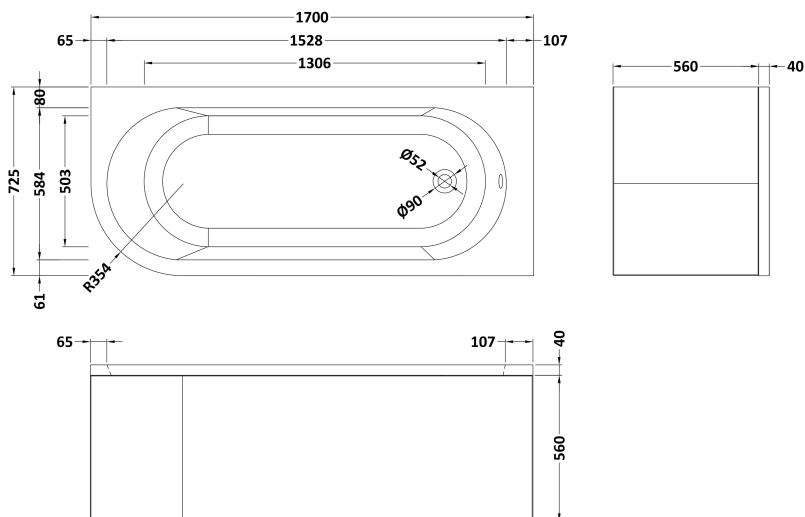

Sales Code: NBH209R

Description: Rh Btw Corner Bath & Legs (No Panel)

Packaging Details

Barcode: 5055275894545

Sales Code: NBH209RNL

Description: Rh Btw Corner Bath

Product Dimensions

Length (mm):	725
Width (mm):	1700
Depth (mm):	410
Nett Weight (kg):	24

Packaging Dimensions

Length (mm):	1700
Width (mm):	725
Depth (mm):	400
Gross Weight (kg):	25

Packaging Data

Box Colour:	Brown Cardboard Sleeve
Box Qty:	1
Label Size:	80 x 40
Label Colour:	White Label
Label Qty:	2

Outer Box Dimensions (If Applicable)

Length (mm):	
Width (mm):	
Height (mm):	
Gross Weight (kg):	
Barcode:	5055275894545

Product Details

Country of Origin:	Poland
Fitting Instruction:	No
Certification:	FSC: No CE & UKCA: Yes
Material Colour Reference:	European White
Product Material:	Acrylic
Material Thickness:	4mm
Volume (Ltr):	195L
Displaced Capacity:	120L
Leg Set Included:	Legset Not Included
Waste Included:	Waste Not Included
Drilled/Undrilled:	Undrilled For Taps
Includes Grips:	Not Applicable
Embossed:	No
No of Tapholes:	None
Anti-Slip:	No

Sales Code: NBL001

Description: Leg Set

Product Dimensions

Length (mm):	570
Width (mm):	
Depth (mm):	
Nett Weight (kg):	1.9

Packaging Dimensions

Length (mm):	600
Width (mm):	60
Depth (mm):	60
Gross Weight (kg):	1.9