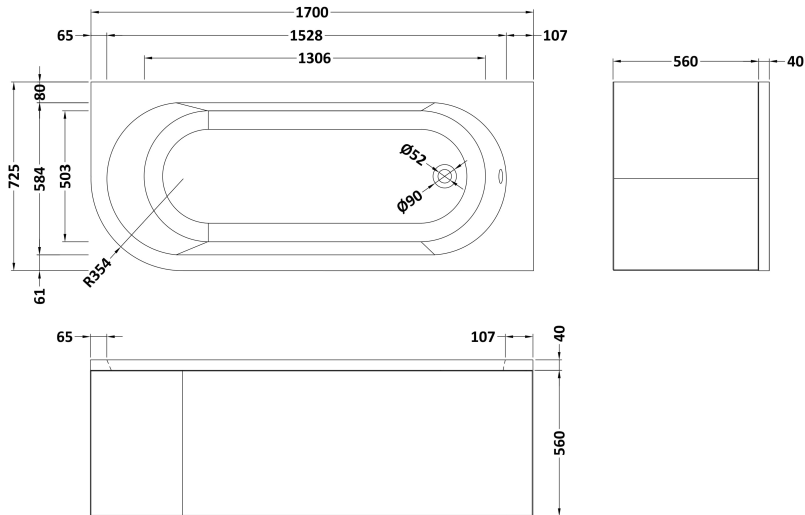

Sales Code: NBH209R

Description: Rh Btw Corner Bath & Legs (No Panel)

Packaging Details

Barcode: 5055275894545

Sales Code: NBH209RNL

Description: Rh Btw Corner Bath

Product Dimensions

Length (mm):	725
Width (mm):	1700
Depth (mm):	410
Nett Weight (kg):	24

Packaging Dimensions

Length (mm):	1700
Width (mm):	725
Depth (mm):	400
Gross Weight (kg):	25

Packaging Data

Box Colour:	Brown Cardboard Sleeve
Box Qty:	1
Label Size:	80 x 40
Label Colour:	White Label
Label Qty:	2

Outer Box Dimensions (If Applicable)

Length (mm):	
Width (mm):	
Height (mm):	
Gross Weight (kg):	
Barcode:	5055275894545

Product Details

Country of Origin:	Poland
Fitting Instruction:	No
Certification:	FSC: No CE & UKCA: Yes
Material Colour Reference:	European White
Product Material:	Acrylic
Material Thickness:	4mm
Volume (Ltr):	195L
Displaced Capacity:	120L
Leg Set Included:	Legset Not Included
Waste Included:	Waste Not Included
Drilled/Undrilled:	Undrilled For Taps
Includes Grips:	Not Applicable
Embossed:	No
No of Tapholes:	None
Anti-Slip:	No

Sales Code: NBL001

Description: Leg Set

Product Dimensions

Length (mm):	570
Width (mm):	
Depth (mm):	
Nett Weight (kg):	1.9

Packaging Dimensions

Length (mm):	600
Width (mm):	60
Depth (mm):	60
Gross Weight (kg):	1.9